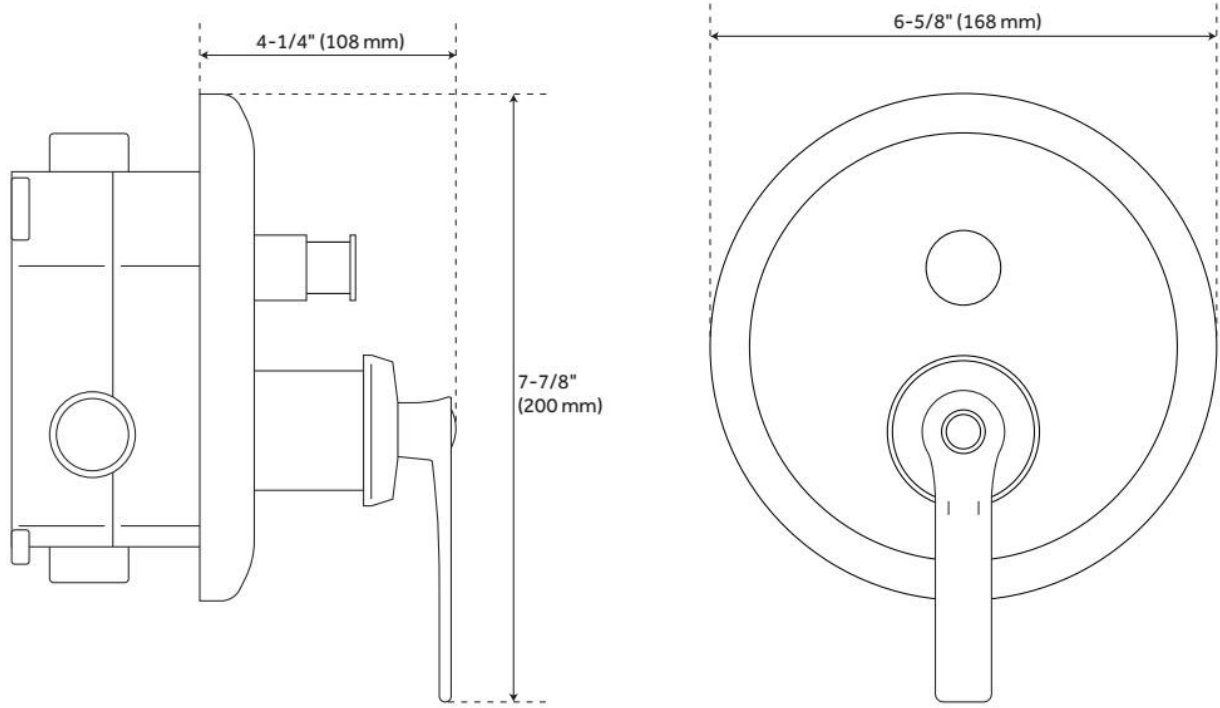

COOPER PRESSURE BALANCED SHOWER VALVE WITH DIVERTER

SKU: 940964

Code: SH433218, SH433219, SH433220

FEATURES

Material: Brass

Diverter Outlets: 2

Cartridge Type: Ceramic Disc

ASME A112.18.1/CSA B125.1, ASSE 1016 Type P, LISTED ID: 525446, 525447, 525448

ADDITIONAL FEATURES

REVISED 5/24/2024

COOPER PRESSURE BALANCED SHOWER VALVE WITH DIVERTER

SKU: 940964

Code: SH433218, SH433219, SH433220

REVISED 5/24/2024