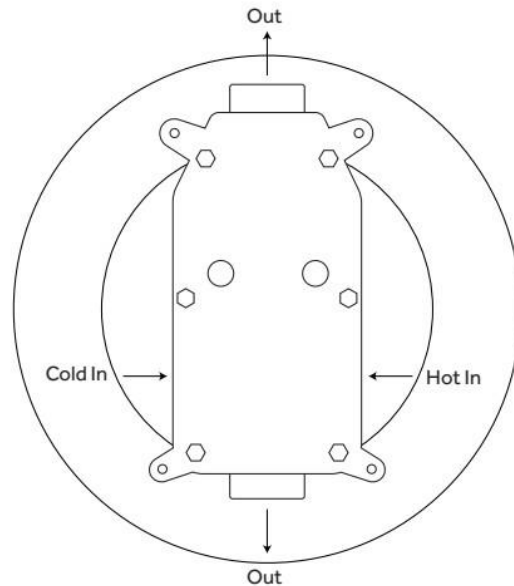

COOPER PRESSURE BALANCED SHOWER VALVE WITH DIVERTER

SKU: 940964

Code: SH433218, SH433219, SH433220

FEATURES

Material: Brass

Diverter Outlets: 2

Cartridge Type: Ceramic Disc

ASME A112.18.1/CSA B125.1, ASSE 1016 Type P, LISTED ID: 525446, 525447, 525448

ADDITIONAL FEATURES

REVISED 5/24/2024

COOPER PRESSURE BALANCED SHOWER VALVE WITH DIVERTER

SKU: 940964

Code: SH433218, SH433219, SH433220

REVISED 5/24/2024