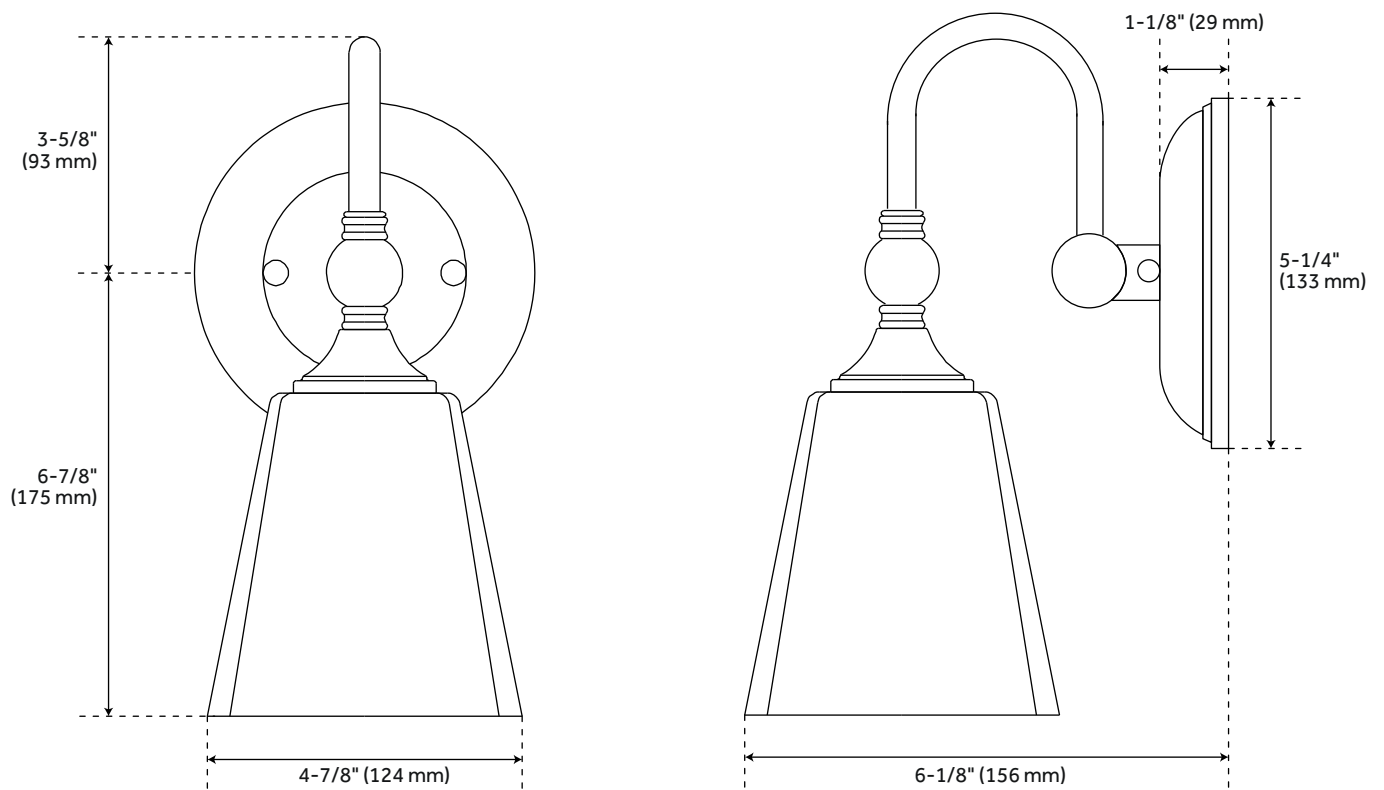

# MATINA VANITY SCONCE - SINGLE LIGHT

SKU: 939210

## FEATURES

Installation Type: Wall Mount  
Design: Traditional  
Material: Steel  
Width: 5-1/4"  
Height: 10-1/2"  
Depth: 6-1/8"  
Base Plate Length: 1-1/8"  
Base Plate Height: 1-1/8"  
Mounting Hardware Included: Yes  
Reversible Mounting: Yes  
Shade Finish: Frosted  
Shade Material: Glass  
Number of Bulbs: 1  
Base Plate Width: 5-1/4"  
Base Plate Depth: 1-1/8"  
Location Type: Suitable for Damp Locations  
Bulbs Included: No  
Bulb Type: Medium E-26  
Wattage per Bulb: 100

# MATINA SINGLE LIGHT VANITY SCONCE

SKU: 939210

All dimensions and specifications are nominal and may vary. Use actual products for accuracy in critical situations.

Code: PHVL2061