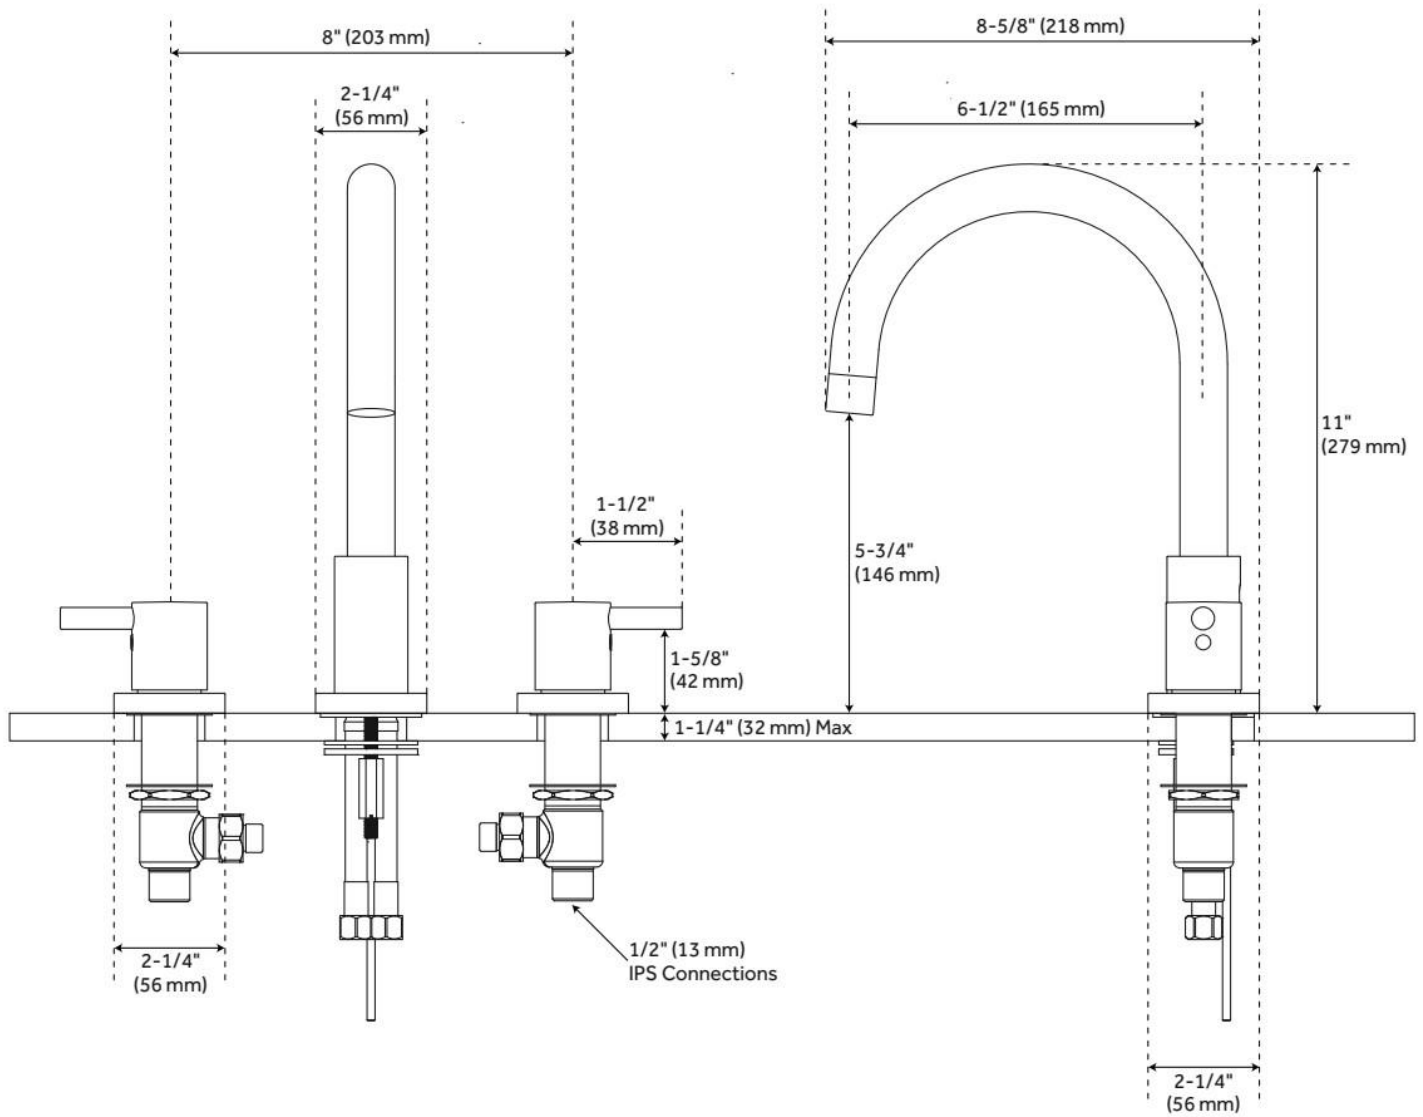

ROTUNDA WIDESPREAD BATHROOM FAUCET - LEVER HANDLES

SKU: 919032

Code: SH437360, SH401571, SH353348, SH344442, SH339733, SH457585, SH457580

FEATURES

Material: Metal construction for strength and durability

Installation Type: Widespread

Flow Rate: 1.2 gpm (4.5 L/min) @ 60 psi

Cartridge Type: Ceramic Disc

Swivel Spout: No

Drain Type: Metal push-pop with overflow

NSF/ANSI/CAN 61-9:Q \leq 1, WaterSense by IAPMO, LISTED ID: SH439073PN, SH439073BG, SH439072BN, SH439072CP, SH439072ORB, SH439072PN, SH439072PB, SH439072BG, SH439072MB, SH439073BN, SH449007*

ADDITIONAL FEATURES

- Drain is compatible with sinks that have an overflow hole.

REVISED 5/21/2024

ROTUNDA WIDESPREAD BATHROOM FAUCET - LEVER HANDLES

SKU: 919032

Code: SH437360, SH401571, SH353348, SH344442, SH339733, SH457585, SH457580

REVISED 5/21/2024

ROTUNDA WIDESPREAD BATHROOM FAUCET - LEVER HANDLES

SKU: 919032

Code: SH437360, SH401571, SH353348, SH344442, SH339733, SH457585, SH457580

REVISED 5/21/2024