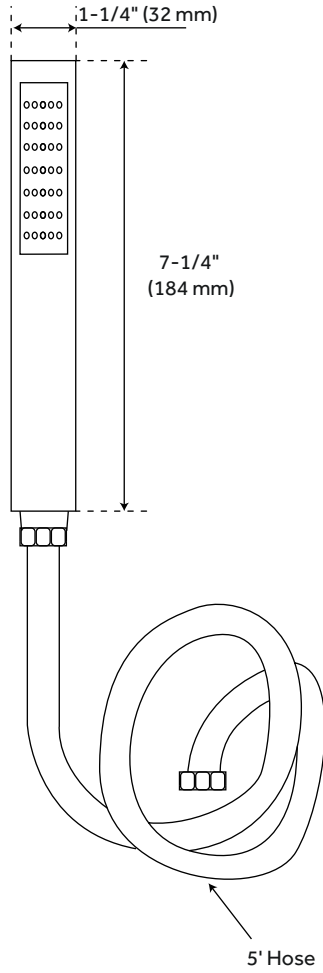

TUBULAR

HAND SHOWER WITH 5' HOSE

SKU: 914223

FEATURES

Material: Brass
Features: Hand Shower Included
Installation Type: Wall Mount
Hand Shower Hose Length: 60"
Hand Shower Material: Brass
IPS: 1/2"

SIGNATURE HARDWARE LIFETIME WARRANTY

See website for warranty information

All product dimensions are nominal.

REVISED 10/30/2018