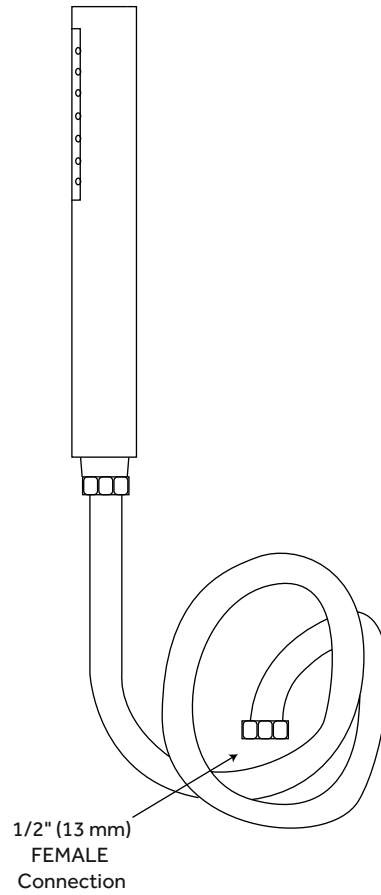

TUBULAR

HAND SHOWER WITH 5' HOSE

SKU: 914223

FEATURES

Material: Brass
Features: Hand Shower Included
Installation Type: Wall Mount
Hand Shower Hose Length: 60"
Hand Shower Material: Brass
IPS: 1/2"

SIGNATURE HARDWARE LIFETIME WARRANTY

See website for warranty information

All product dimensions are nominal.

REVISED 10/30/2018