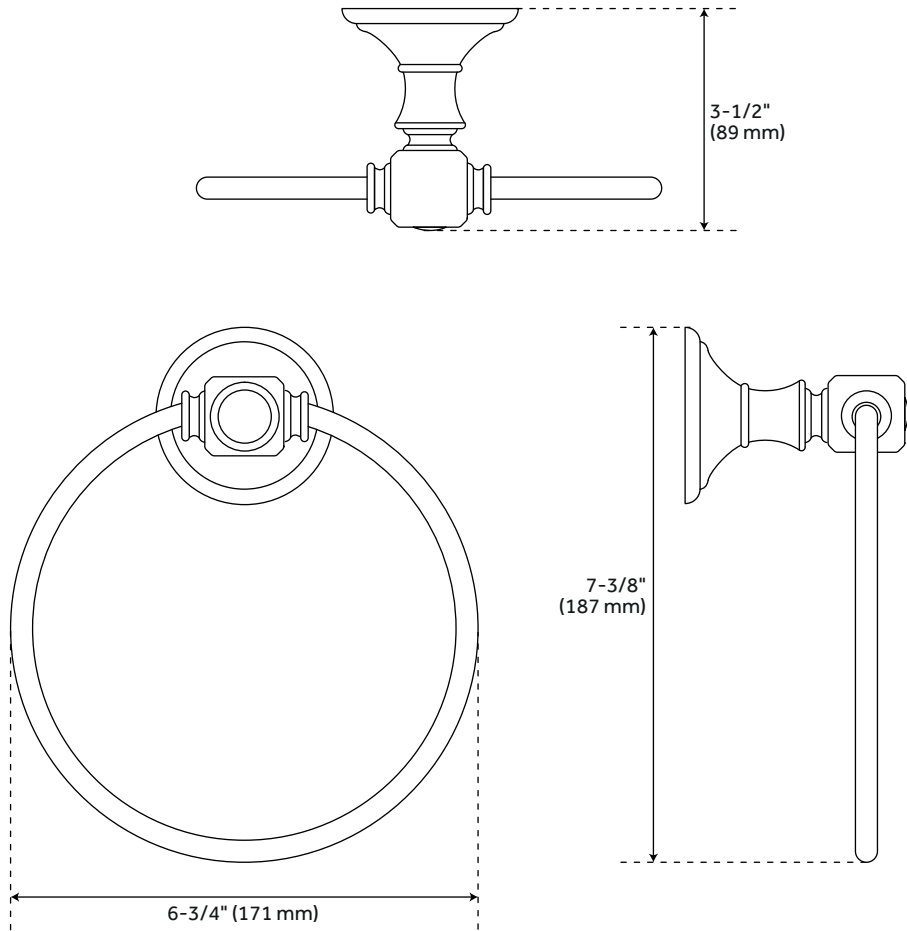

### FEATURES

- Material: Brass
- Design: Traditional
- Installation Type: Wall Mount
- Mounting Hardware Included: Yes
- Mounting Hardware Concealed: Yes
- Assembly Required: No

### CONTENTS

TOWEL RING ..... PAGE 2

REVISED 05/04/2021

### FEATURES

Length: 6-3/4"

Width: 7-3/8"

Depth: 3-1/2"