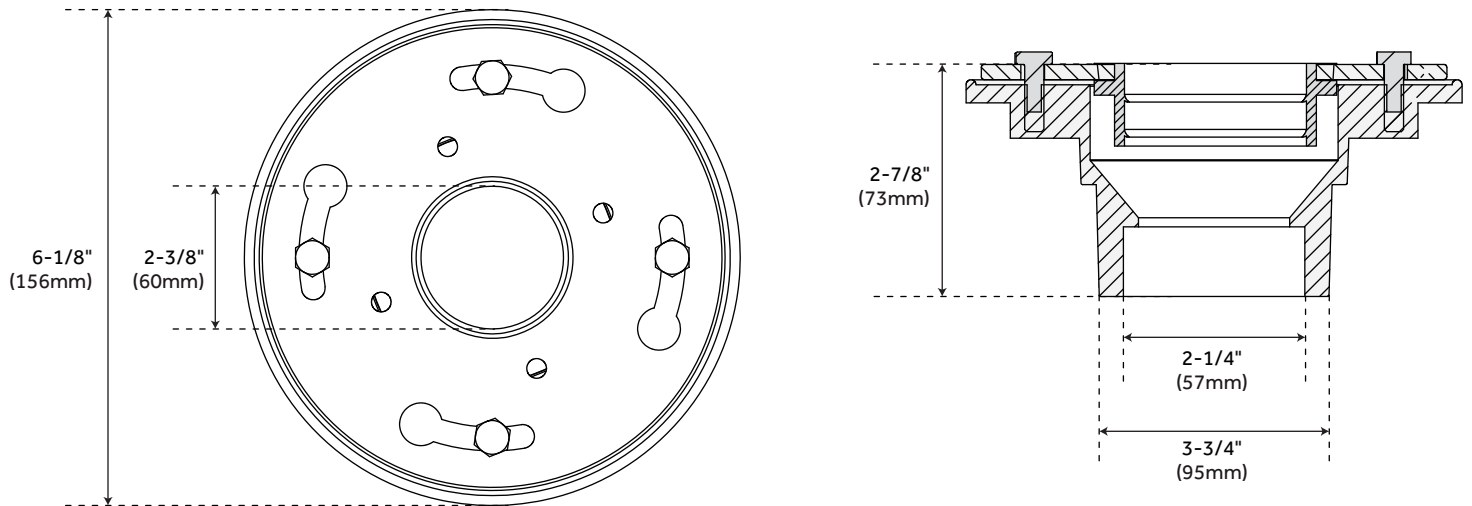

# PVC DRAIN

### FEATURES

- Material: PVC
- Connects flexible, rubber membrane between flooring and tile shower floor
- Connects 2-1/8" shower drain to waste pipe; fits over 2-1/8" and inside 3" pipe
- Includes rubber gasket
- Includes screw-on stainless steel strainer