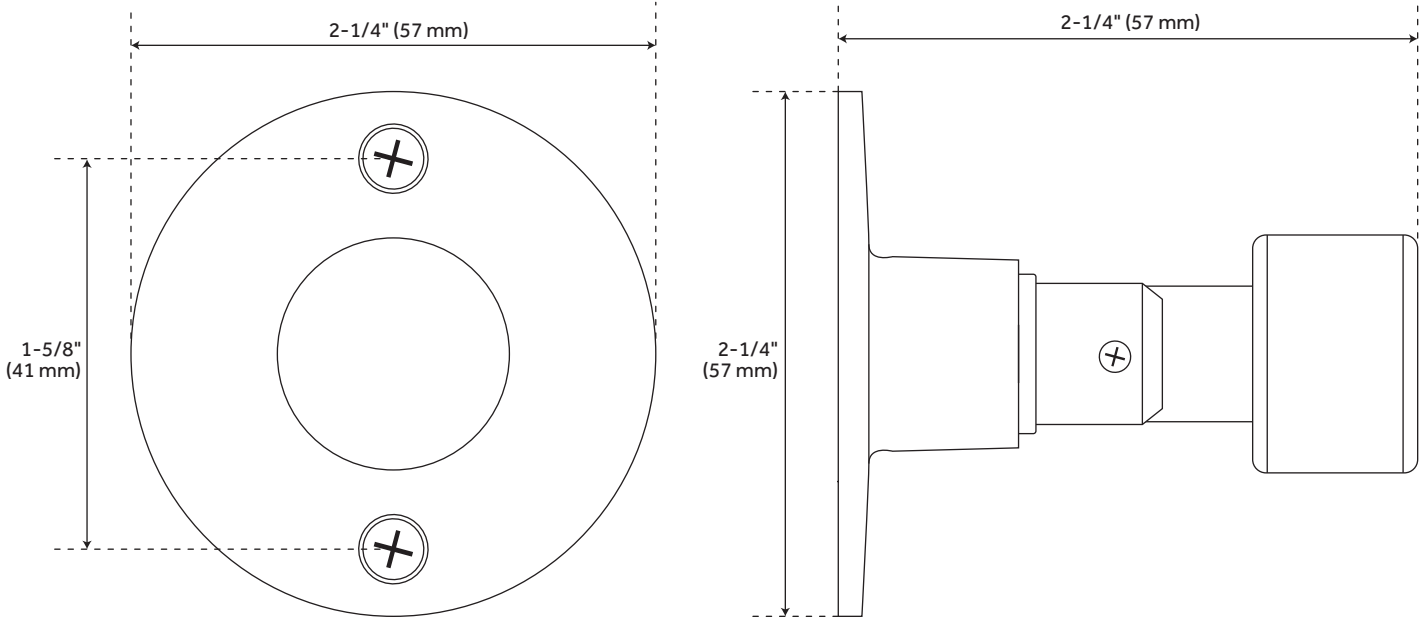

SKU: 900670

FEATURES

Mounting Hardware Included: Yes
Mounting Hardware Concealed: No
Mounts From: front
Weight: 0.5

REVISED 7/29/2022

SKU: 900670

ADDITIONAL FEATURES

- Made of solid brass.
- For use with shower supports when attaching to a sloped ceiling.
- Fits all 3/8" IPS (5/8" OD) support pipes.
- Flange has set screw to hold pipe in place.
- Includes mounting hardware.

REVISED 7/29/2022

SWIVEL SHOWER SUPPORT 5/8" CEILING FLANGE

SKU: 900670

All dimensions and specifications are nominal and may vary. Use actual products for accuracy in critical situations.