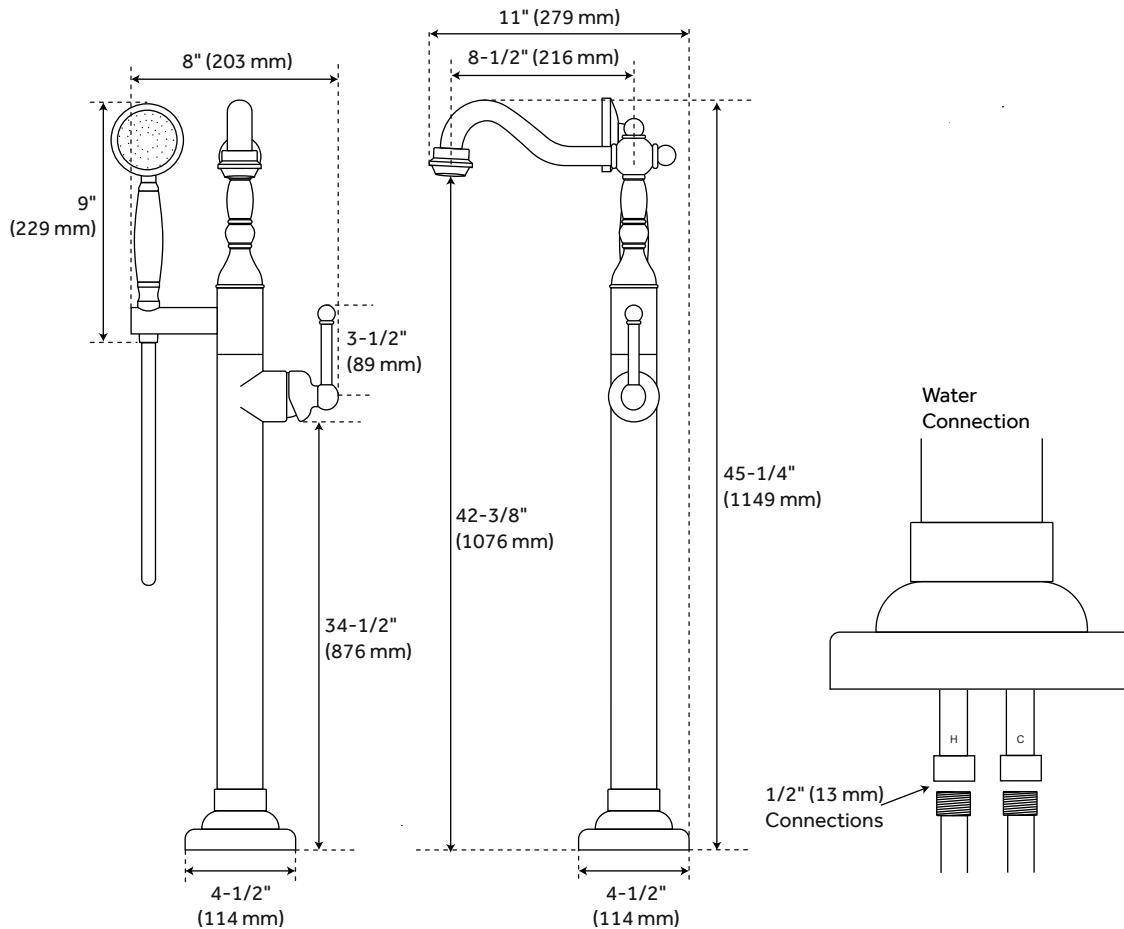

### FEATURES

- Freestanding design. Mounts to wood or tile floor with included mounting plate.
- Heavy-duty design with all-brass body.
- Includes flexible supplies for under-floor hookup.
- 1/2" NPT connection under floor.
- Integrated hand sprayer with diverter.
- Underfloor access is required for proper installation.
  - Installation on a concrete slab will require cutting and concrete removal.
- Hand shower equipped with anti-siphon device.

### CONTENTS

TUB FAUCET..... PAGE 2

REVISED 09/07/2021

### FEATURES

- Installation Type: Freestanding
- Faucet Centers: Single-Hole
- Handle Type: Lever
- Features: Hand Shower Included
- Length: 8"
- Width: 11"
- Height: 45-1/4"
- Height To Spout: 42-3/8"
- Spout Reach: 8-1/2"
- Spout Width: 1-1/2"
- Hot and Cold Indicators: No
- Base Plate Length: 4-1/2"
- Base Plate Width: 4-1/2"
- Water Connection Included: Yes
- Water Supplies Included: Yes
- Diverter Included: Yes
- Hand Shower Hose Length: 59"