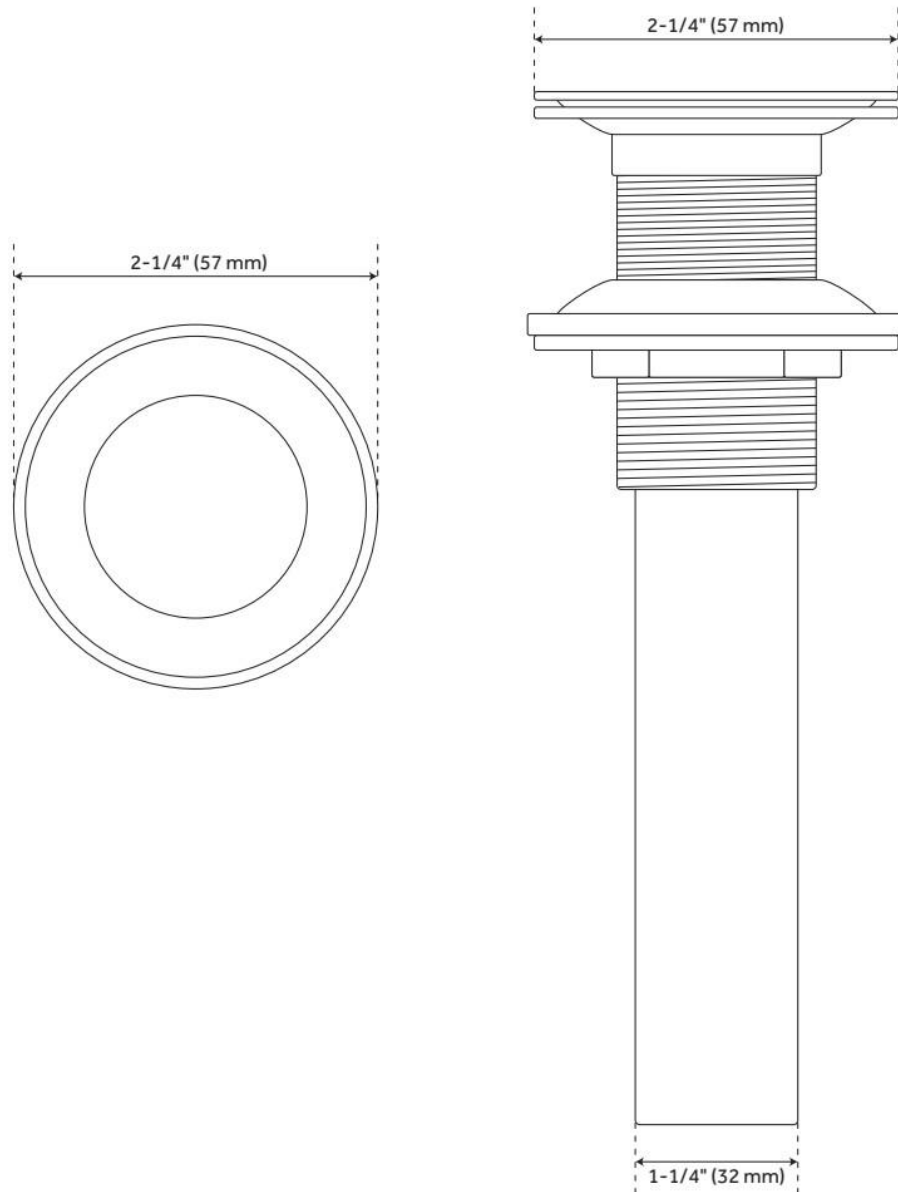

EXTENDED PRESS TYPE POP-UP BATHROOM DRAIN - 1-1/2"

SKU: 953018

Code: SH432998, SH433000, SH433002, SH433004, SH433909, SH439788, SH439790, SH432997, SH432999, SH433001, SH433003, SH433005, SH433910, SH439787, SH439789, SH406287

REVISED 5/13/2024