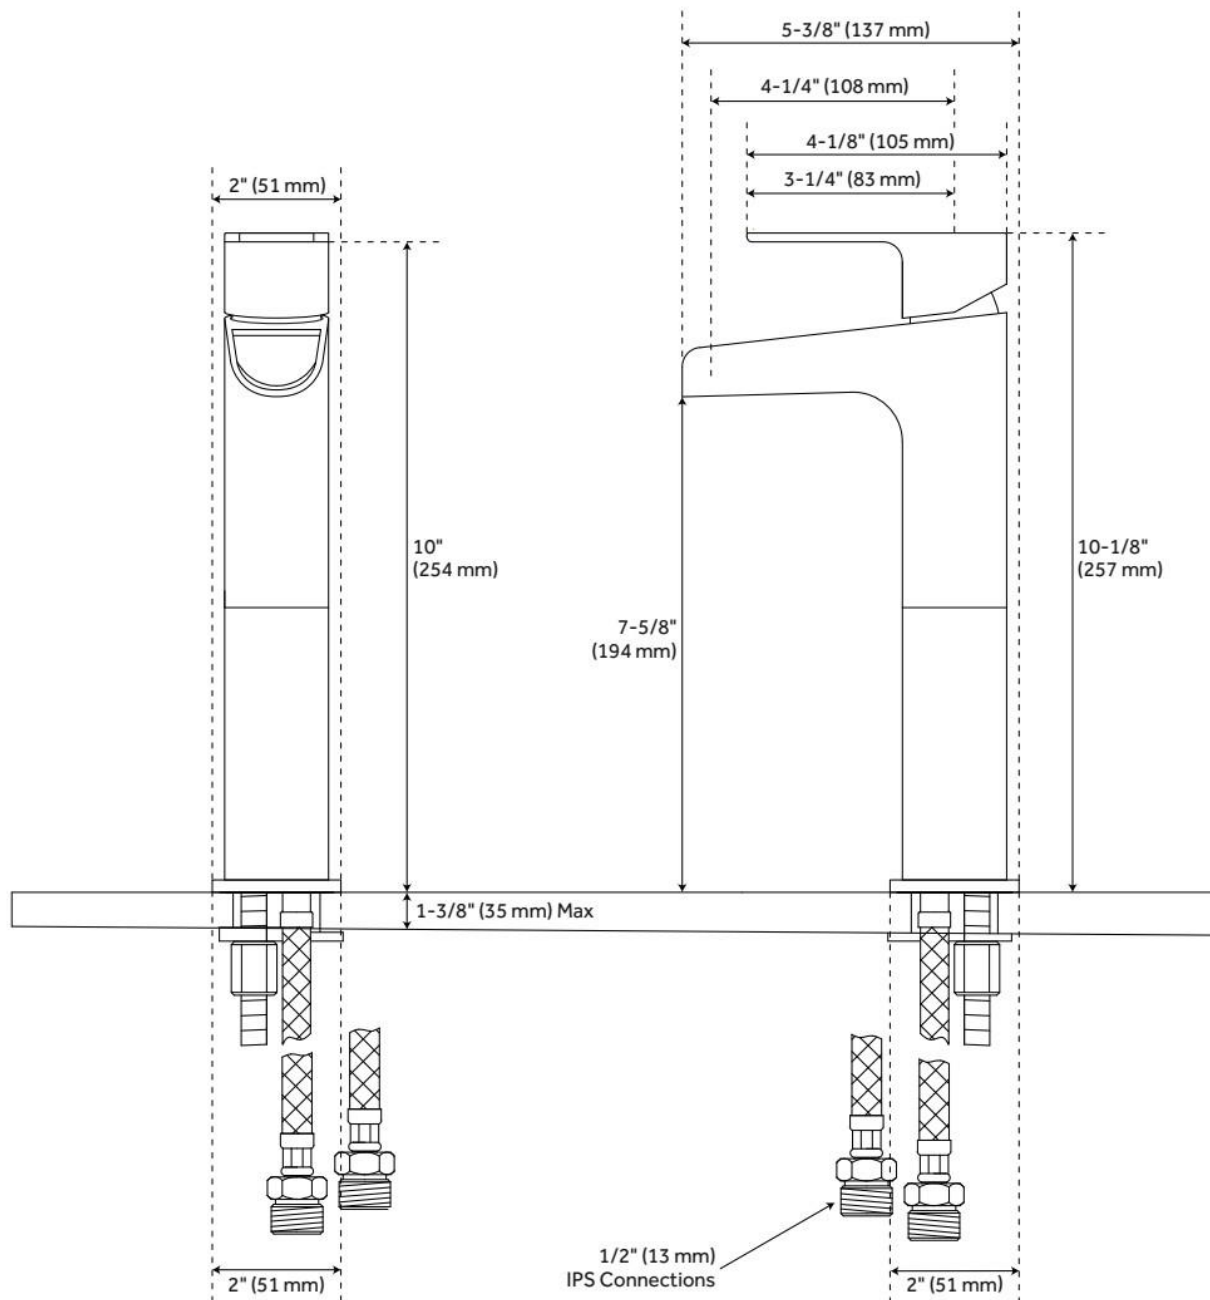

## FEATURES

Material: Metal construction for strength and durability

Installation Type: Vessel

Flow Rate: 1.2 gpm (4.5 L/min) @ 60 psi

Cartridge Type: Ceramic Disc

Swivel Spout: No

Drain Type: Metal push-pop with overflow

## ADDITIONAL FEATURES

- Drain is compatible with sinks that have an overflow hole.

REVISED 5/13/2024

# PAGOSA WATERFALL VESSEL FAUCET

SKU: 927331

Code: SH437956, SH404257, SH404258, SH404259

REVISED 5/13/2024

## ADDITIONAL FEATURES

- Made of solid brass.
- Completely finished with plated parts.
- Fits standard sinks with 1-1/2" drain holes.
- 1-1/4" tailpiece.

REVISED 5/13/2024