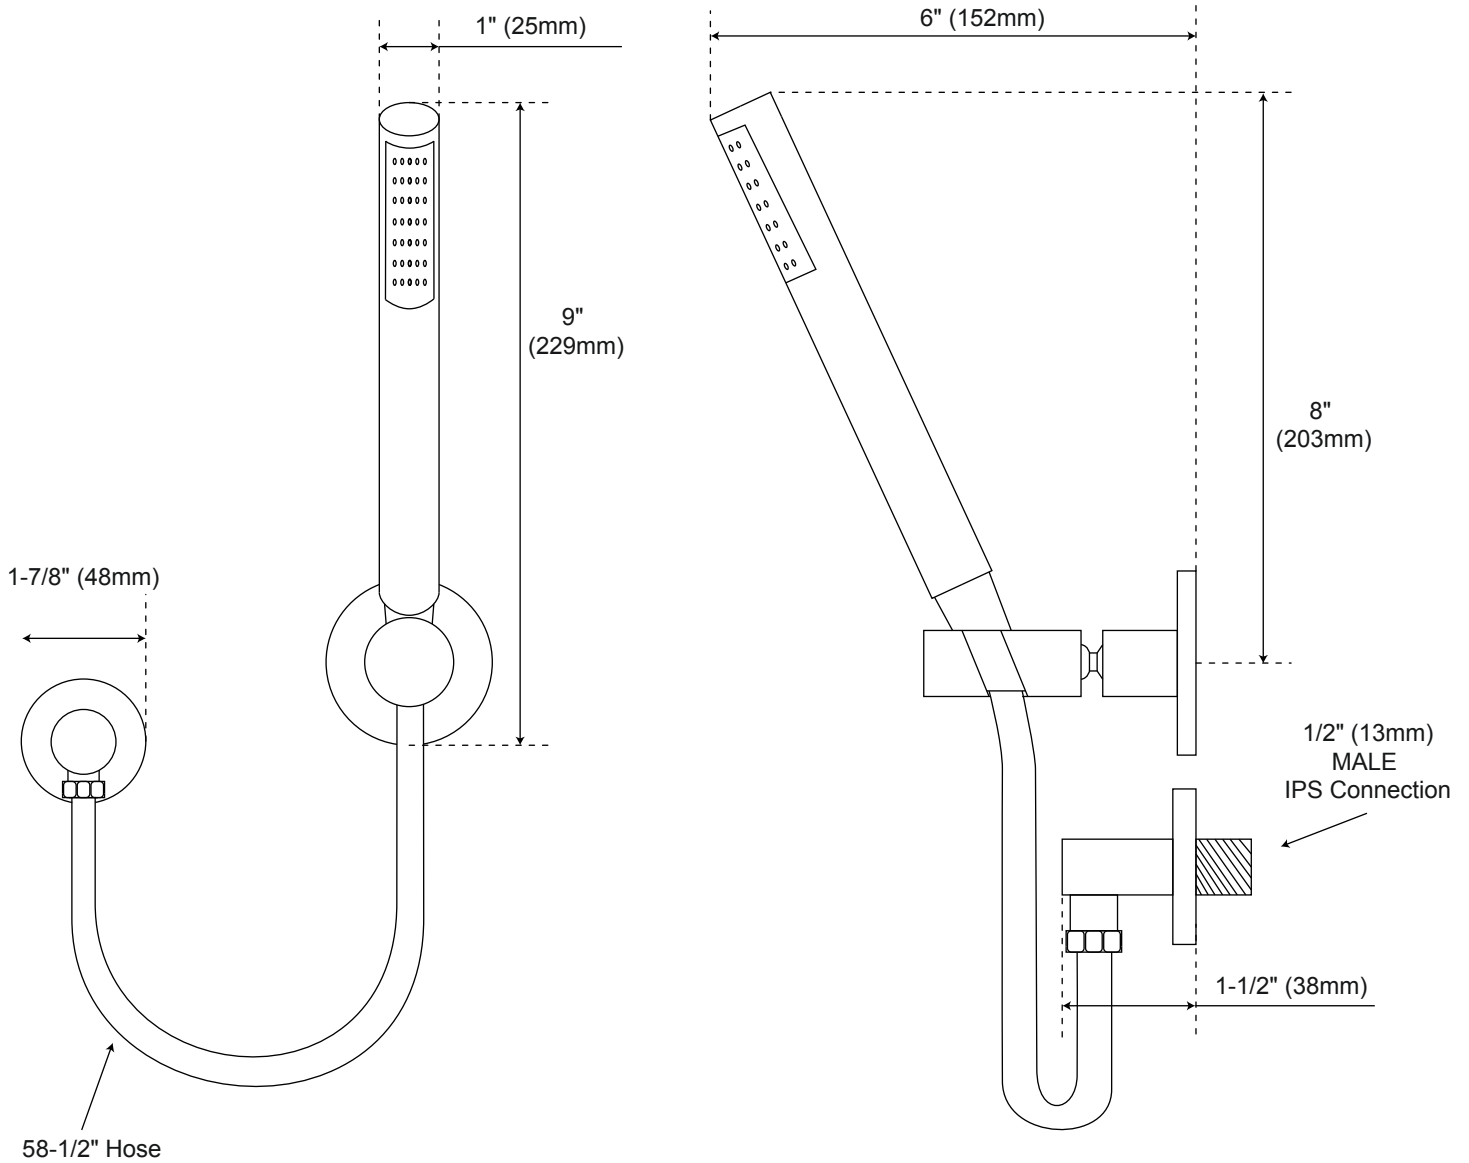

CALLAS THERMOSTATIC SHOWER SYSTEM

WITH RAINFALL SHOWER AND HAND SHOWER

SPECIFICATIONS

CONTENTS

| | |
|-------------------------------|----------|
| Diverter | 2 |
| Wall Shower Head | 3 |
| Handshower | 4 |

Diverter

Wall Shower Head

Handshower

Front

Side

All product dimensions are nominal.

Diverter

(back)

All product dimensions are nominal.