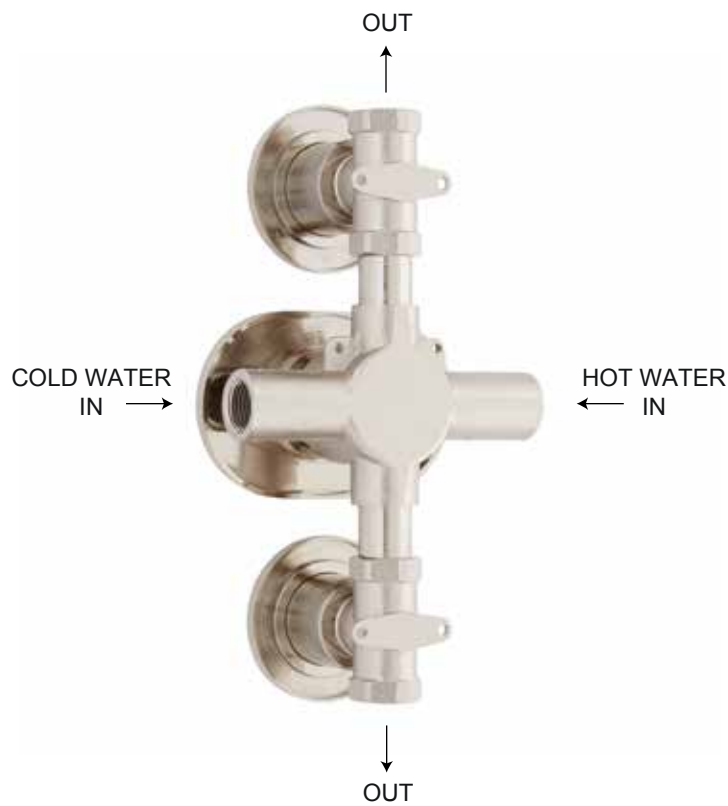

CALLAS THERMOSTATIC SHOWER SYSTEM

WITH RAINFALL SHOWER AND HAND SHOWER

SPECIFICATIONS

CONTENTS

| | |
|-------------------------------|----------|
| Diverter | 2 |
| Wall Shower Head | 3 |
| Handshower | 4 |

Diverter

Wall Shower Head

Handshower

Front

Side

All product dimensions are nominal.

Diverter

(back)