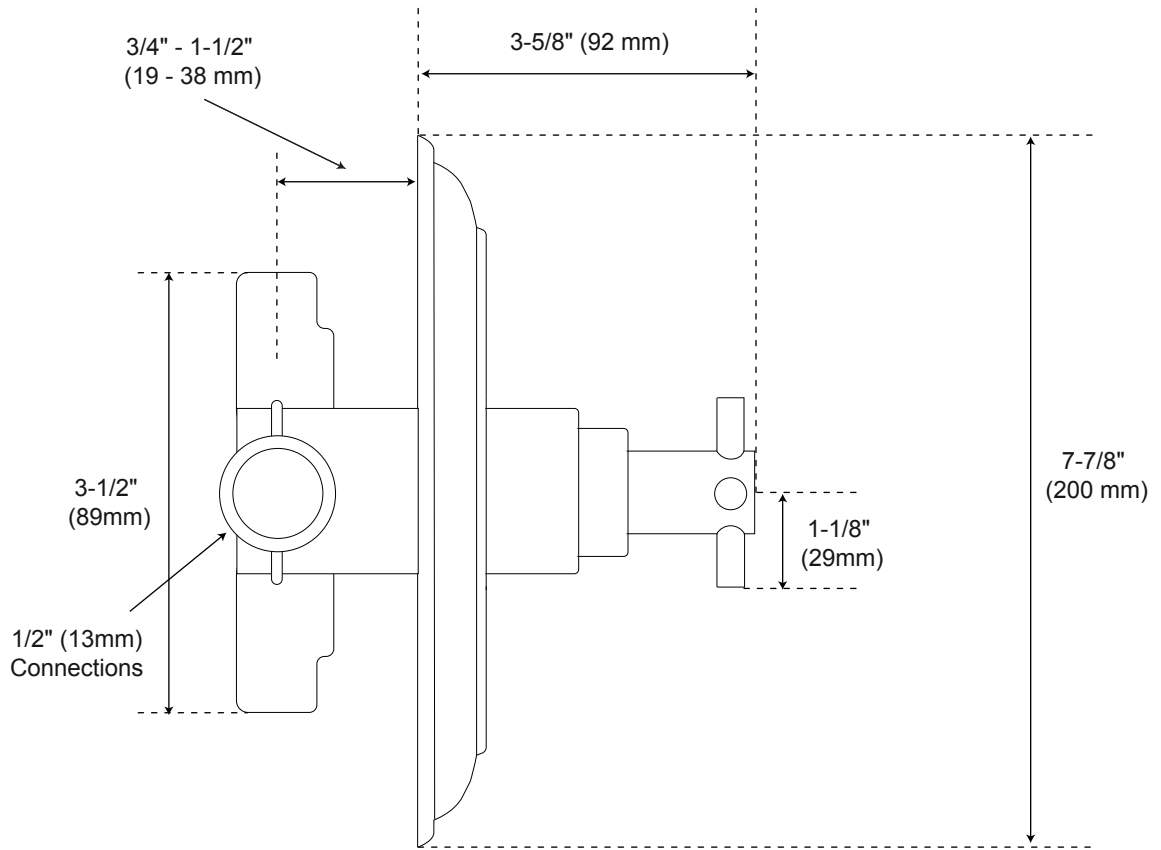

CALLAS THERMOSTATIC SHOWER SYSTEM

WITH RAINFALL SHOWER AND HAND SHOWER

SPECIFICATIONS

CONTENTS

| | |
|-------------------------------|----------|
| Diverter | 2 |
| Wall Shower Head | 3 |
| Handshower | 4 |

Diverter

Wall Shower Head

Handshower

Front

Side

All product dimensions are nominal.

Diverter

(back)

All product dimensions are nominal.