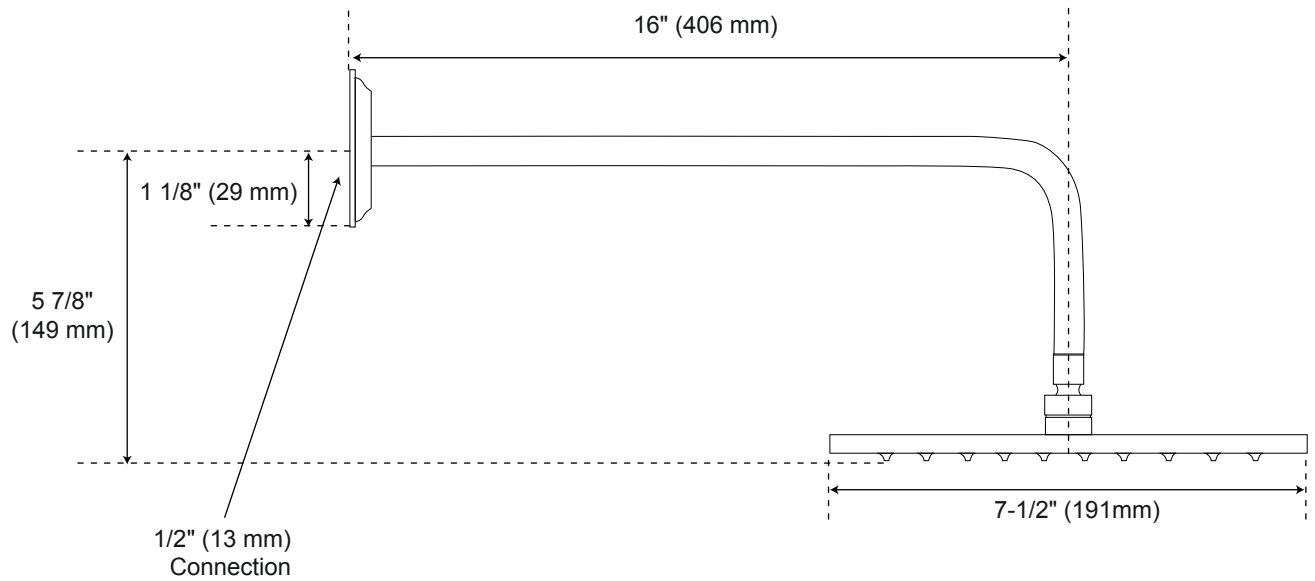

CALLAS THERMOSTATIC SHOWER SYSTEM

WITH RAINFALL SHOWER AND HAND SHOWER

SPECIFICATIONS

CONTENTS

| | |
|-------------------------------|----------|
| Diverter | 2 |
| Wall Shower Head | 3 |
| Handshower | 4 |

Diverter

Wall Shower Head

Handshower

Front

Side

All product dimensions are nominal.

Diverter

(back)

All product dimensions are nominal.