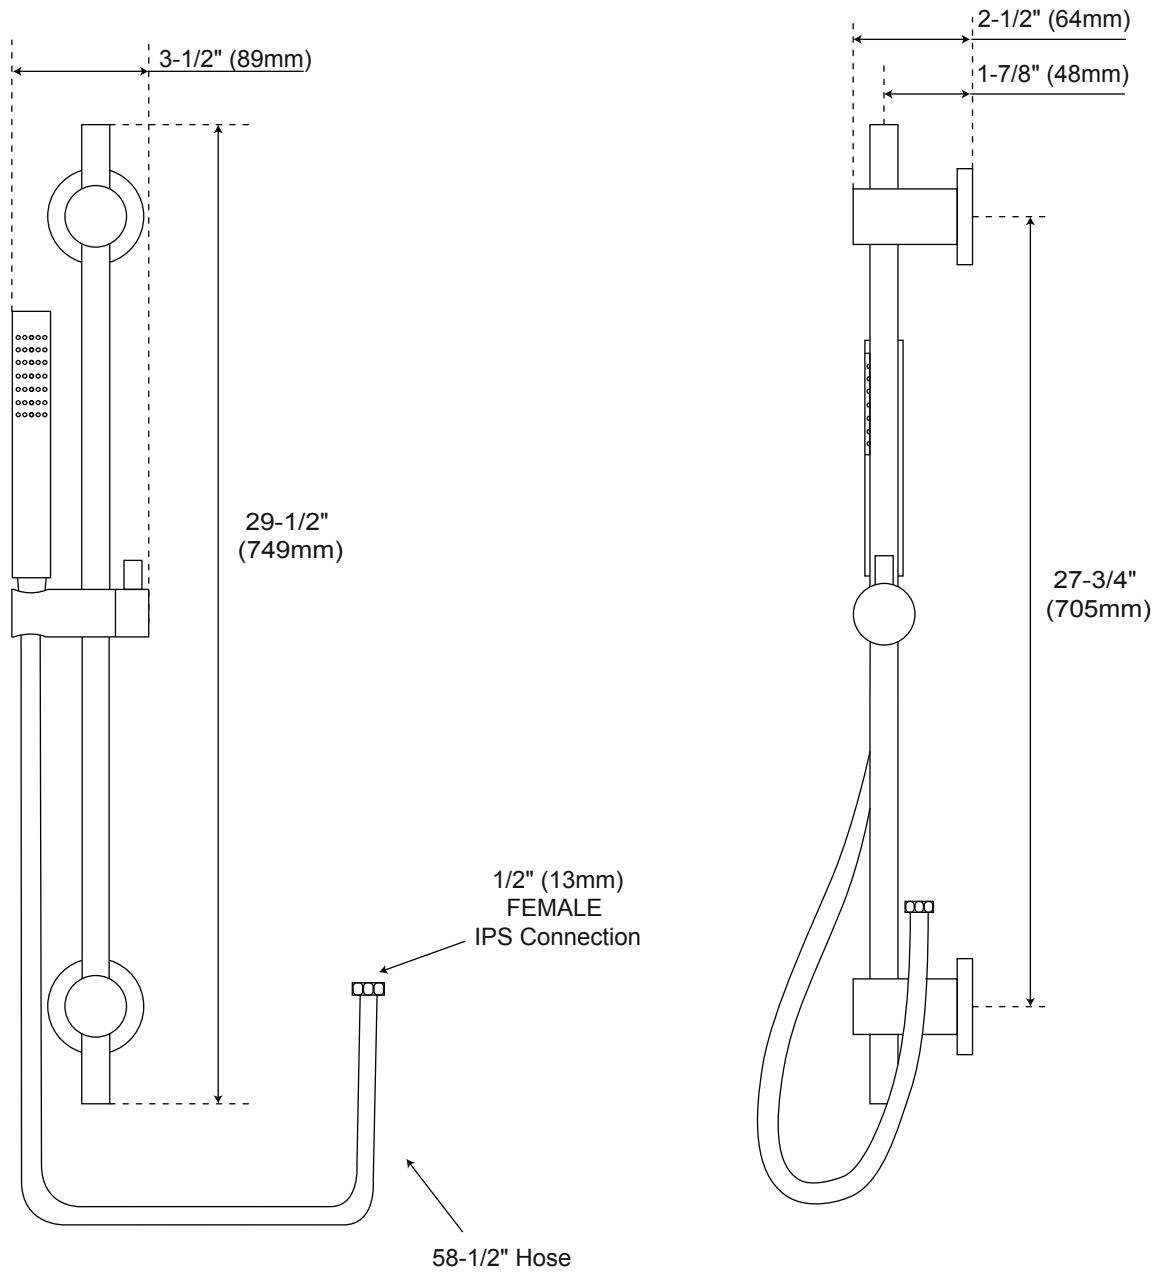

TOSCA THERMOSTATIC SHOWER SYSTEM

WITH HAND SHOWER

SPECIFICATIONS

CONTENTS

Shower Valve.....	2
Wall Shower Head.....	3
Handshower.....	4

Shower Valve

Front

Side

Wall Shower Head

Handshower

Diverter

(back)

All product dimensions are nominal.