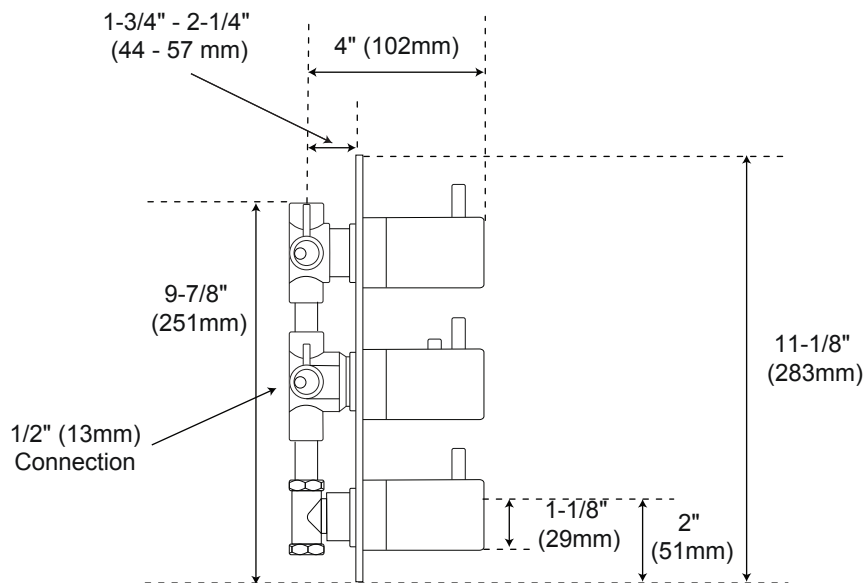

TOSCA THERMOSTATIC SHOWER SYSTEM

WITH HAND SHOWER

SPECIFICATIONS

CONTENTS

Shower Valve.....	2
Wall Shower Head.....	3
Handshower.....	4

Shower Valve

Front

Side

Wall Shower Head

Handshower

Diverter

(back)

All product dimensions are nominal.