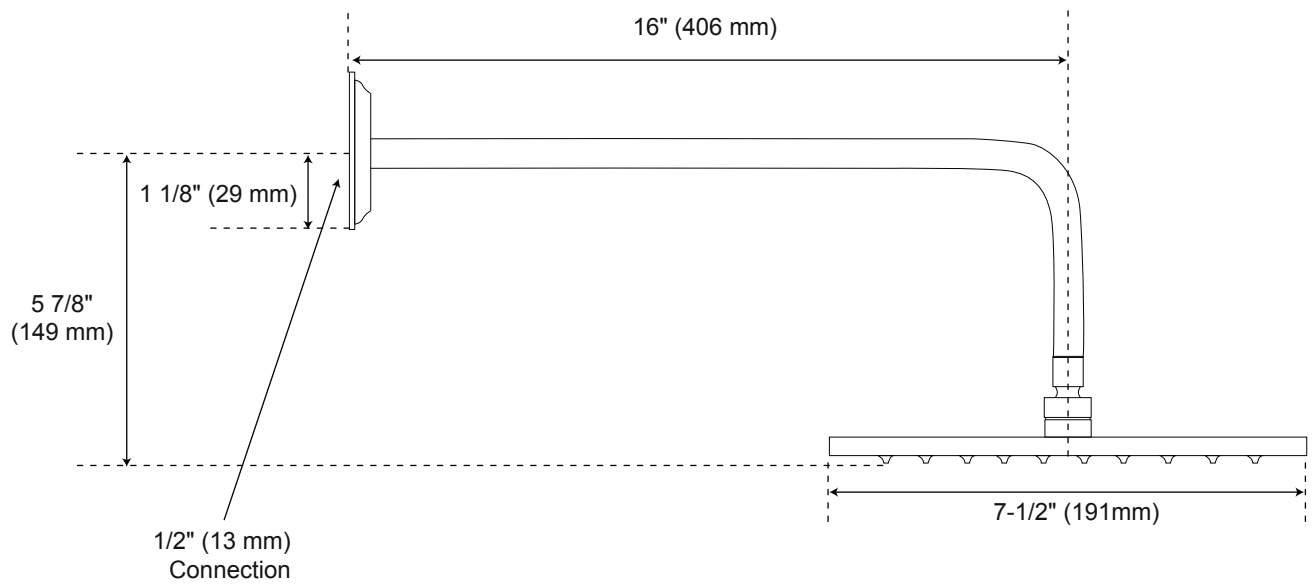

TOSCA THERMOSTATIC SHOWER SYSTEM

WITH HAND SHOWER

SPECIFICATIONS

CONTENTS

Shower Valve.....	2
Wall Shower Head.....	3
Handshower.....	4

Shower Valve

Front

Side

Wall Shower Head

Handshower

Diverter

(back)

All product dimensions are nominal.