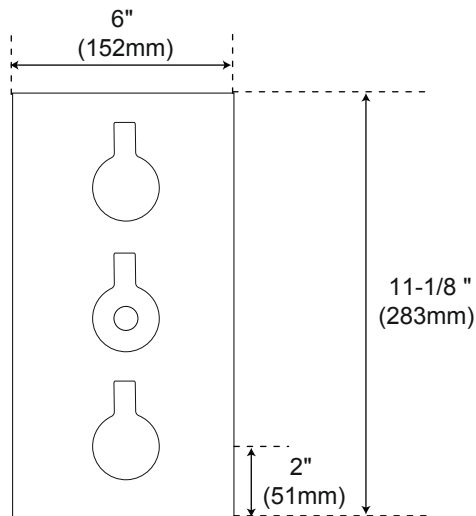

TOSCA THERMOSTATIC SHOWER SYSTEM

WITH HAND SHOWER

SPECIFICATIONS

CONTENTS

Shower Valve.....	2
Wall Shower Head.....	3
Handshower.....	4

Shower Valve

Front

Side

Wall Shower Head

Handshower

Diverter

(back)

All product dimensions are nominal.