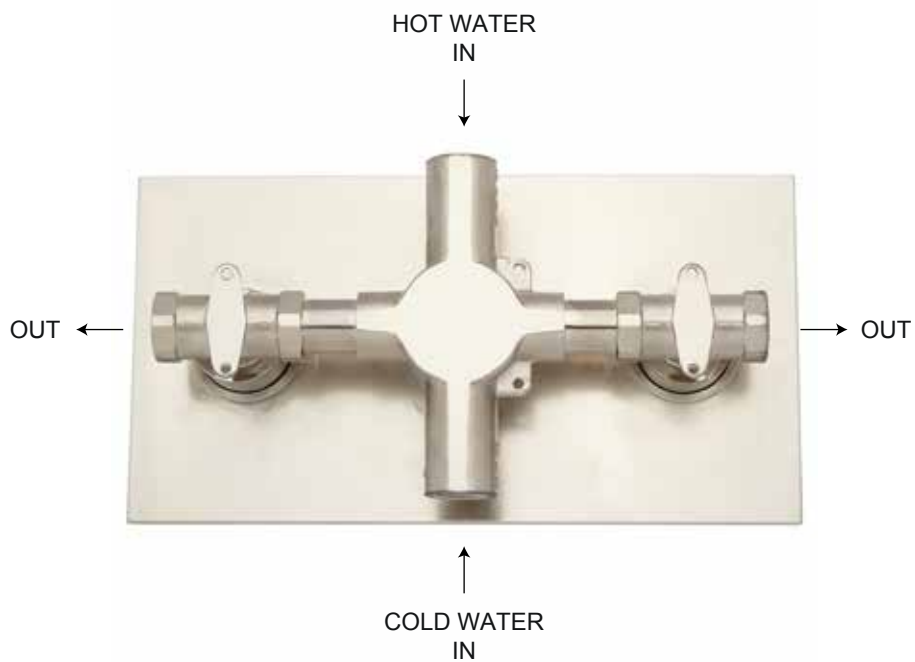

TOSCA THERMOSTATIC SHOWER SYSTEM

WITH HAND SHOWER

SPECIFICATIONS

CONTENTS

Shower Valve.....	2
Wall Shower Head.....	3
Handshower.....	4

Shower Valve

Front

Side

Wall Shower Head

Handshower

Diverter

(back)

All product dimensions are nominal.