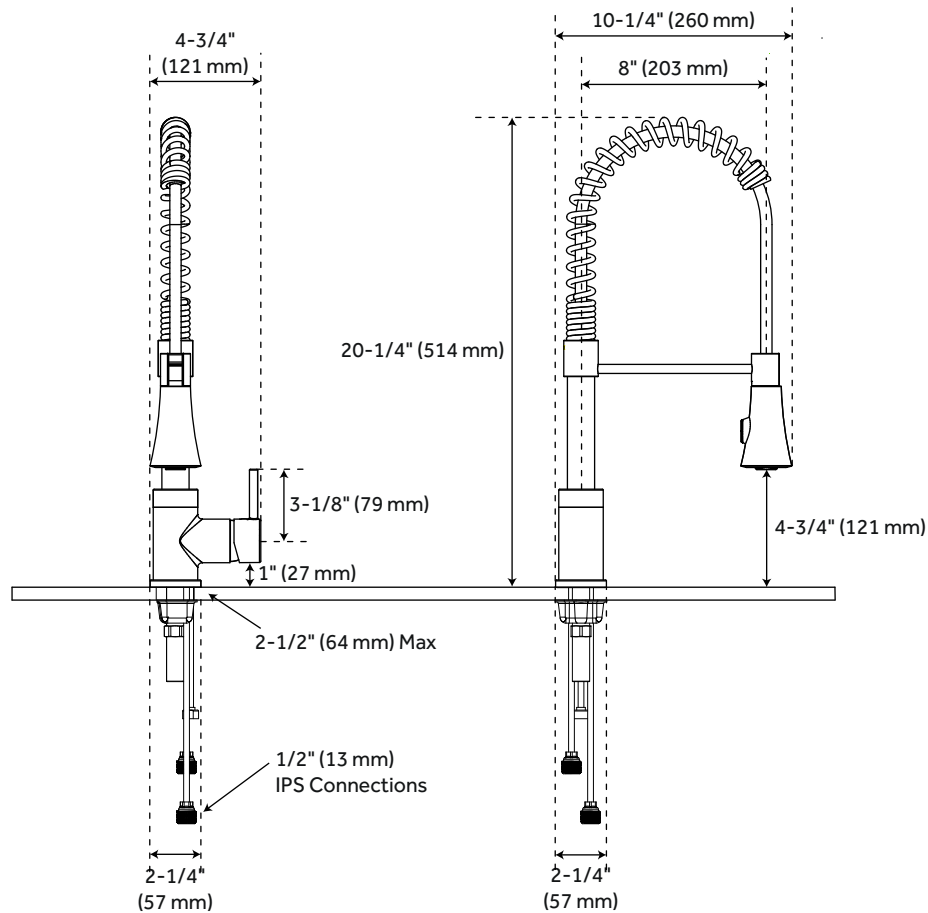

## SINGLE-HOLE KITCHEN FAUCET WITH SPRING SPOUT

SKU: 922833

### FEATURES

Installation Type: Single-Hole  
Faucet Holes: 1  
Hand Sprayer Material: ABS  
Material: Brass  
Max. Countertop Thickness: 2-1/2"  
Faucet Centers: Single-Hole  
Handle Type: Lever  
Length: 4-3/4"  
Width: 10-1/4"  
Height: 20-1/4"  
Height To Spout: 4-3/4"  
Spout Reach: 8"  
Base Plate Length: 2-1/4"  
Base Plate Width: 2-1/4"  
Handle Length: 3-1/8"  
Height to Bottom of Handle: 1"  
IPS: 1/2"  
Drain Included: No  
Maximum Flow Rate: 1.75 gpm  
(gallons per minute)