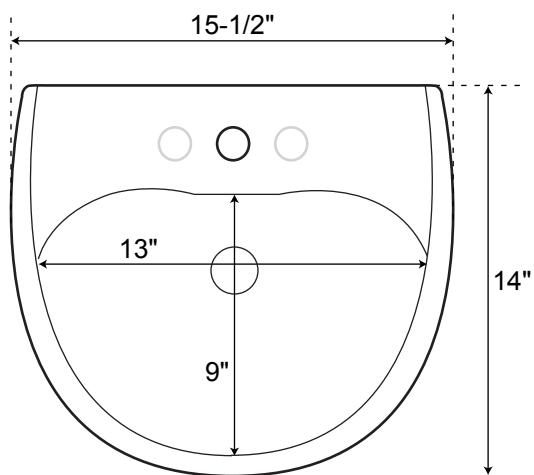

SPECIFICATIONS

Overall Dimensions	15-1/2" L x 14" W (front to back) x 33-1/2" H
Basin Dimensions	17" L x 8-1/4" W (front to back)
Water Depth	3-1/2" to Overflow
Drain Hole	1-1/2" Diameter
Faucet Deck	N/A
Faucet Configurations	4" Centerset; Single Hole

Farnham

Mini Pedestal Sink

All measurements are approximate.

Top

Side