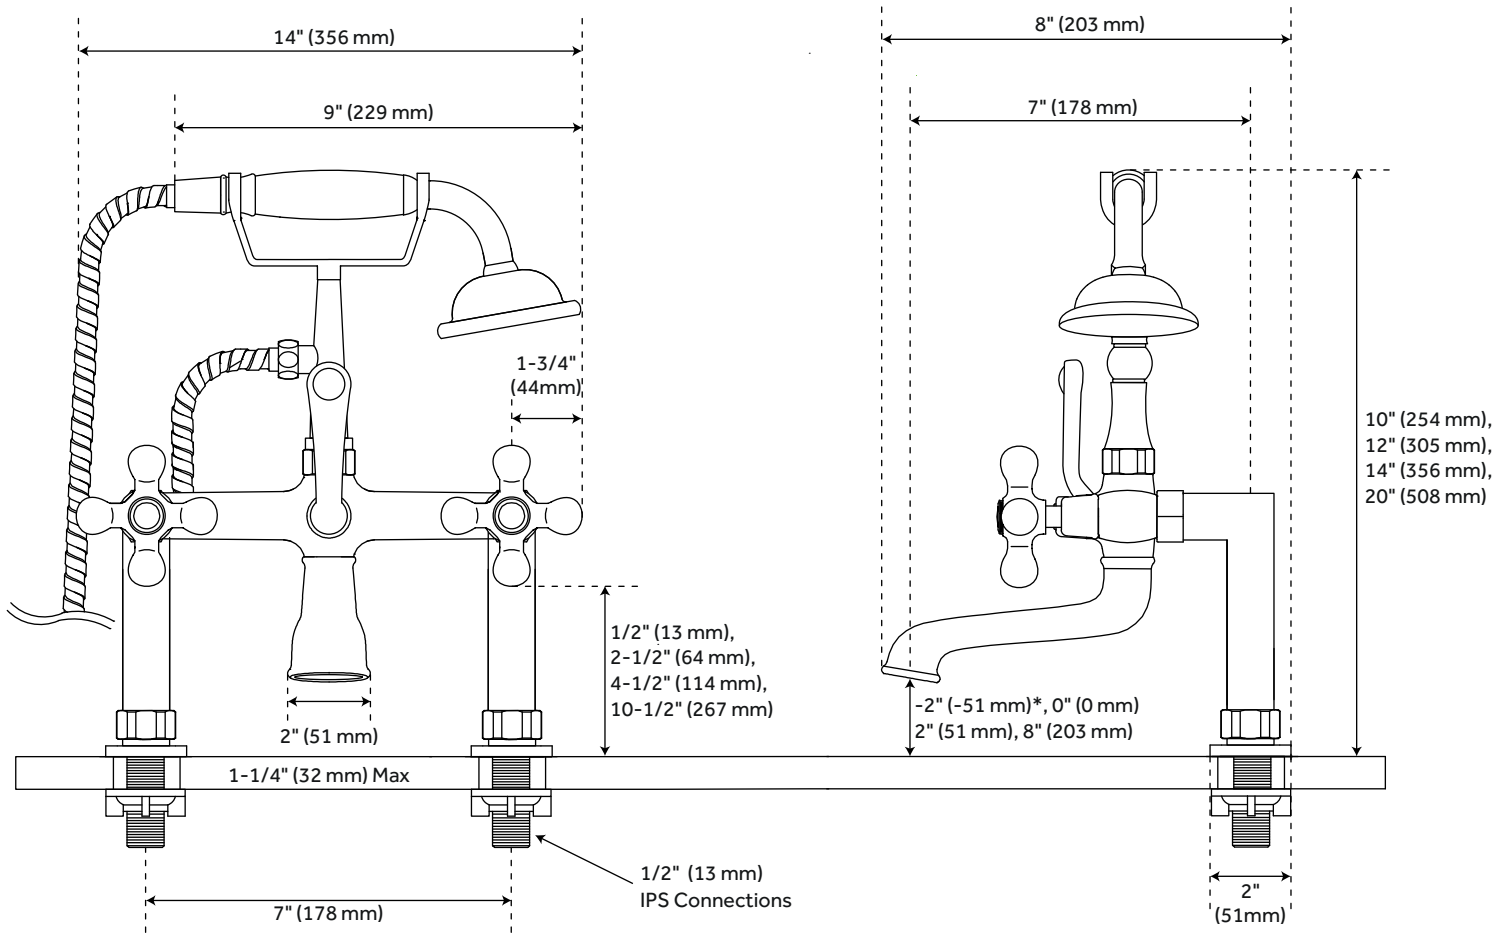

FEATURES

Installation Type: Deck Mount
Features: Hand Shower Included
Design: Traditional
Width: 8"
Base Plate Diameter: 2"
Faucet Centers: 7"
Drain Included: No
Handle Type: Cross
Hand Shower Hose Length: 60"
Hand Shower Style: Telephone
Hand Shower Material: Porcelain
Diverter Included: Yes
Spout Reach: 7"
Ceramic Disc Cartridges: Yes
Hot and Cold Indicators: Yes
Handle Material: Metal
Max. Deck Thickness: 1-1/4"
Tub Faucet Material: Metal
Spout Width: 2"
Couplers Included: Yes

REVISED 11/17/2023

DECK-MOUNT TELEPHONE FAUCET WITH CROSS HANDLES AND DECK COUPLERS

SKU: 900510

Code: SH144409, SH419392, SH446456, SH446422, SH419393, SH266476, SH419394, SH266477, SH419395, SH266478, SH419396, SH266479, SH295593, SH329513, SH196825, SH132302

ADDITIONAL FEATURES

- Choose between 2", 4", 6" deck-mount couplers.
- Hand shower rests 8" above the center of the faucet body.
- Spout drops 5" from center of faucet body.

REVISED 11/17/2023

DECK-MOUNT TELEPHONE FAUCET - CROSS HANDLES - DECK COUPLERS

All dimensions and specifications are nominal and may vary. Use actual products for accuracy in critical situations.