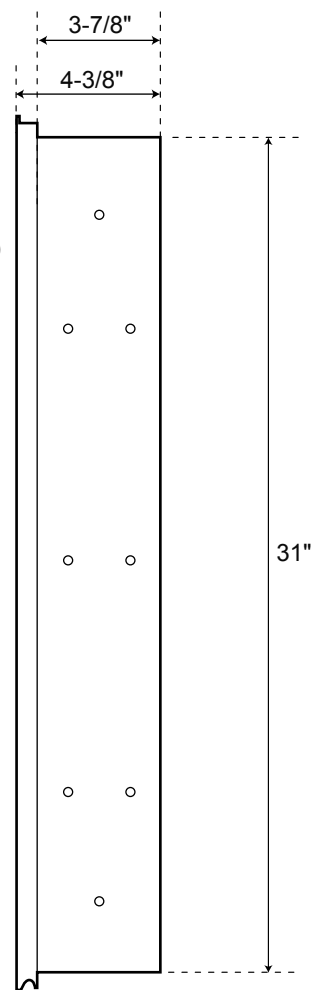

SPECIFICATIONS

48" Furview Medicine Cabinet

Overall Dimensions	48" W x 4-3/4" D (front to back) x 31" H
Mirror Dimensions	48" W x 31" H

All measurements are approximate.

Front

Side
(without Cover)

Interior