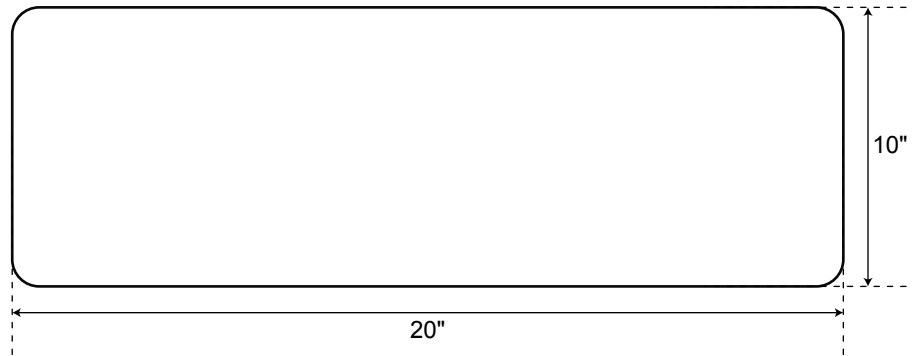

## SPECIFICATIONS

Overall Dimensions	20" L x 18" W (front to back) x 10" H
Bowl Measurements	18-1/2" L x 16-1/2" W (front to back)
Water Depth	8-1/2"
Drain Hole	3-1/2"
Rim	3/4"

# 20" Reinhard

Single Bowl Fireclay  
Farmhouse Sink

*Approximate measurements for comparison only.*

Front

Top