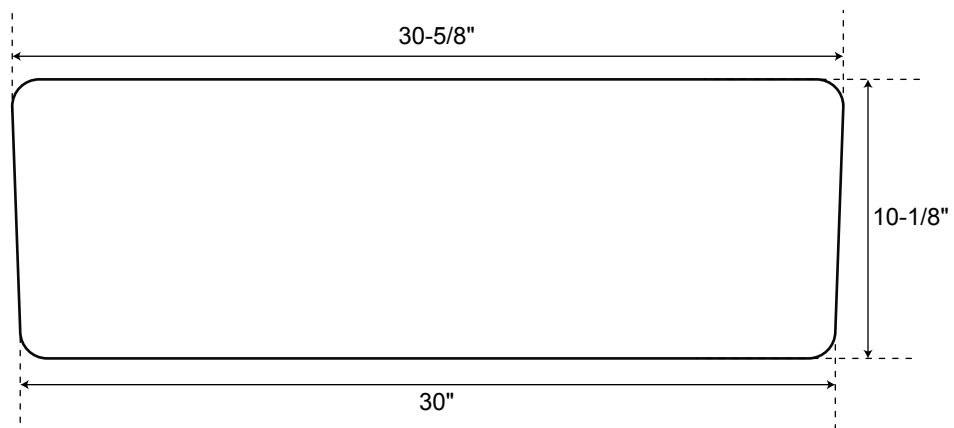

SPECIFICATIONS

Overall Dimensions	30-5/8" L x 18-1/2" W (front to back) x 10-1/8" H
Bowl Measurements	29" L x 16-3/8" W (front to back)
Water Depth	8-1/4"
Drain Hole	3-1/2"
Rim	3/4"

30" Reinhard

Single Bowl Fireclay
Farmhouse Sink

Approximate measurements for comparison only.

Front

Top