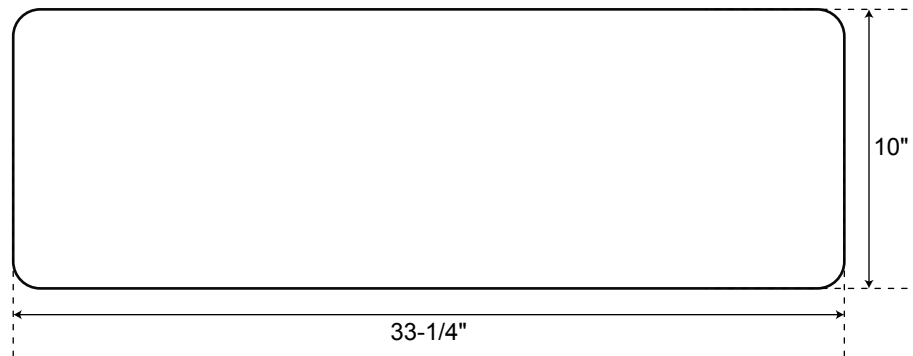

SPECIFICATIONS

Overall Dimensions	33-1/4" L x 18-1/4" W (front to back) x 10" H
Each Bowl Measures	15-1/2" L x 16-3/4" W (front to back)
Water Depth	8"
Drain Hole	3-1/2"
Rim	3/4"

33" Reinhard

Double Bowl Fireclay
Farmhouse Sink

Approximate measurements for comparison only.

Front

Top