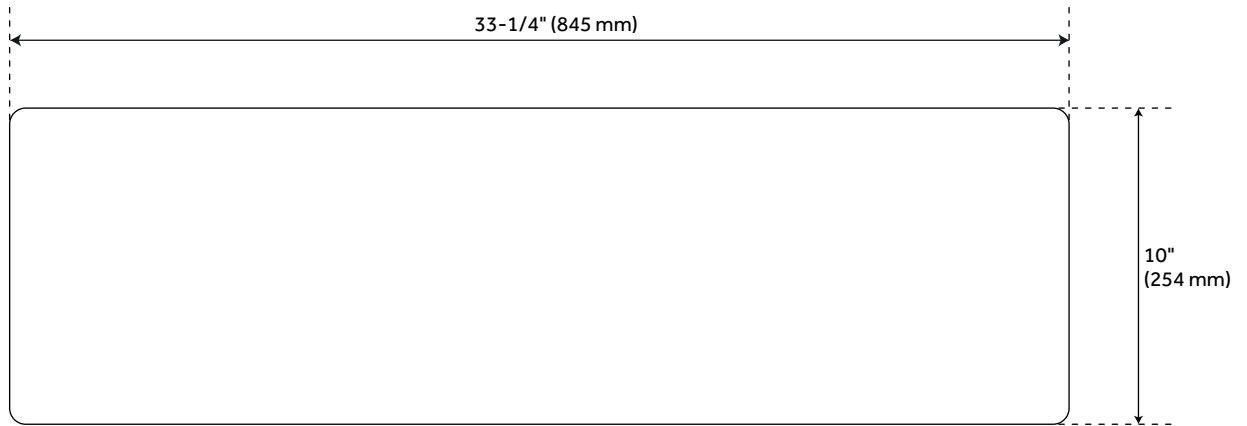

33" REINHARD DOUBLE-BOWL FIRECLAY FARMHOUSE SINK - WHITE

SKU: 932405

SHF2BE3318AWH

All dimensions and specifications are nominal and may vary. Use actual products for accuracy in critical situations.