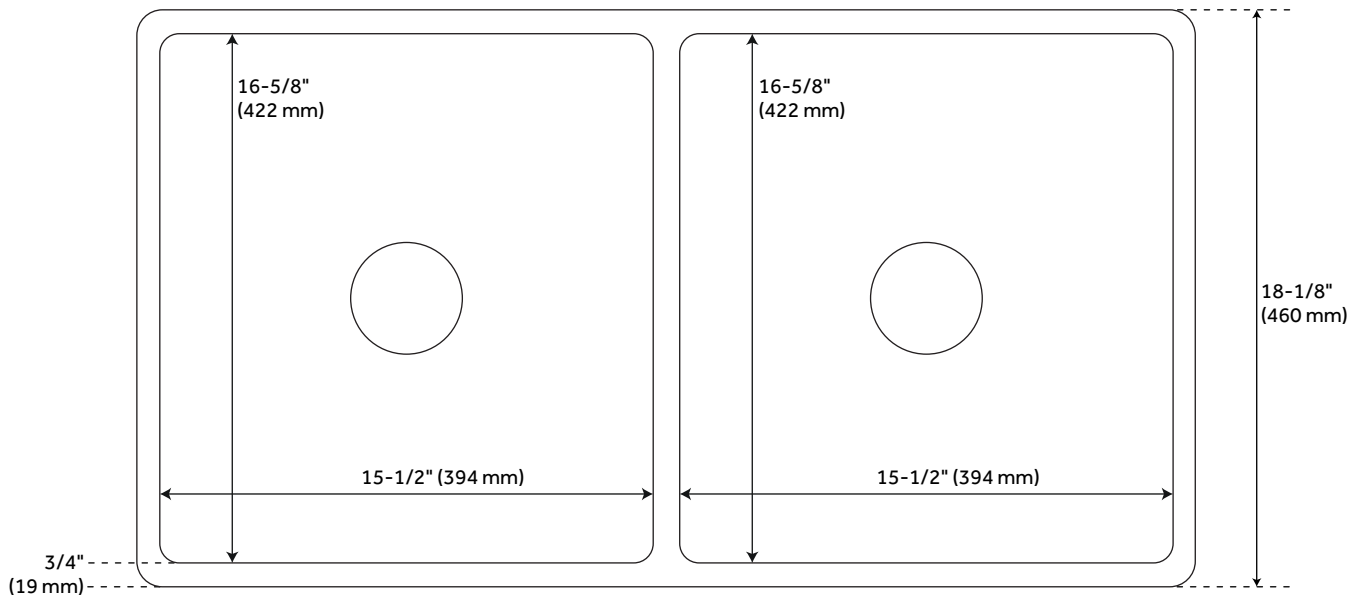

33" REINHARD DOUBLE-BOWL FIRECLAY FARMHOUSE SINK - WHITE

SKU: 932405

SHF2BE3318AWH

All dimensions and specifications are nominal and may vary. Use actual products for accuracy in critical situations.