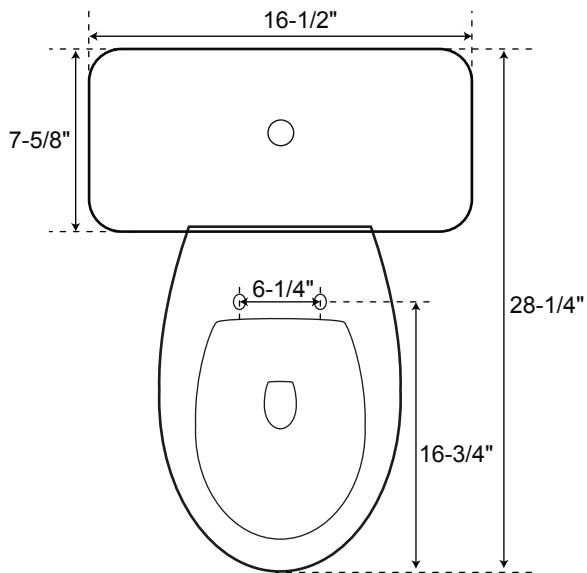

SPECIFICATIONS

Overall Dimensions	16-1/2" L x 28-1/4" W (front to back) x 31-3/4" H
Height of bowl (without seat)	16-1/4"
Height of bowl (with seat)	17"
Flush Valve	Dual flush
Rough In	7"

Kennard

Dual Flush European
Rear Outlet Toilet

All measurements are approximate.

Top

Side