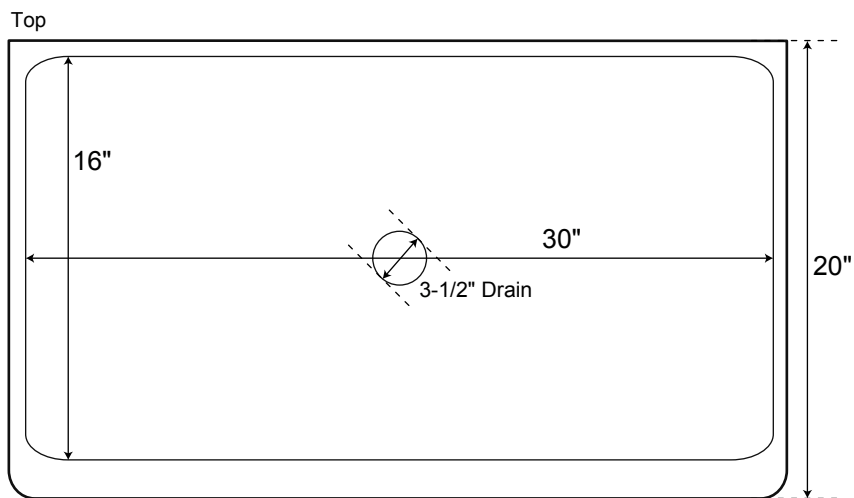

SPECIFICATIONS

Overall Dimensions	27" L x 20" W (front to back) x 10-1/2" H
Bowl Measures	24" L x 16" W (front to back)
Water Depth	10"
Drain Holes	3-1/2" diameter
Rim	1-1/2" on sides; 2-1/2" at apron front

27" Hazelton

Stainless Steel Apron Sink

All measurements are approximate.

SPECIFICATIONS

Overall Dimensions	30-1/2" L x 20" W (front to back) x 9-1/2" H
Bowl Measures	27-1/2" L x 17-3/4" W (front to back)
Water Depth	8-3/4"
Drain Holes	3-1/2" diameter
Rim	1-1/2" on sides; 2-1/2" at apron front

30" Hazelton

Stainless Steel Apron Sink

All measurements are approximate.

SPECIFICATIONS

Overall Dimensions	33" L x 20" W (front to back) x 10-1/2" H
Bowl Measures	30" L x 16" W (front to back)
Water Depth	10"
Drain Holes	3-1/2" diameter
Rim	1-1/2" on sides; 2-1/2" at apron front

33" Hazelton

Stainless Steel Apron Sink

All measurements are approximate.

SPECIFICATIONS

Overall Dimensions	36" L x 20" W (front to back) x 9-1/2" H
Bowl Measures	33" L x 16" W (front to back)
Water Depth	8-3/4"
Drain Holes	3-1/2" diameter
Rim	1-1/2" on sides; 2-1/2" at apron front