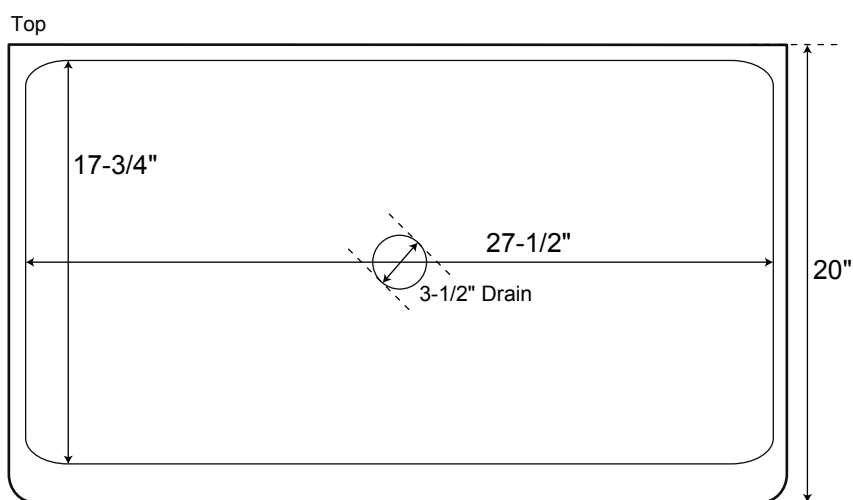

SPECIFICATIONS

Overall Dimensions	27" L x 20" W (front to back) x 10-1/2" H
Bowl Measures	24" L x 16" W (front to back)
Water Depth	10"
Drain Holes	3-1/2" diameter
Rim	1-1/2" on sides; 2-1/2" at apron front

27" Hazelton

Stainless Steel Apron Sink

All measurements are approximate.

SPECIFICATIONS

Overall Dimensions	30-1/2" L x 20" W (front to back) x 9-1/2" H
Bowl Measures	27-1/2" L x 17-3/4" W (front to back)
Water Depth	8-3/4"
Drain Holes	3-1/2" diameter
Rim	1-1/2" on sides; 2-1/2" at apron front

30" Hazelton

Stainless Steel Apron Sink

All measurements are approximate.

SPECIFICATIONS

Overall Dimensions	33" L x 20" W (front to back) x 10-1/2" H
Bowl Measures	30" L x 16" W (front to back)
Water Depth	10"
Drain Holes	3-1/2" diameter
Rim	1-1/2" on sides; 2-1/2" at apron front

33" Hazelton

Stainless Steel Apron Sink

All measurements are approximate.

SPECIFICATIONS

Overall Dimensions	36" L x 20" W (front to back) x 9-1/2" H
Bowl Measures	33" L x 16" W (front to back)
Water Depth	8-3/4"
Drain Holes	3-1/2" diameter
Rim	1-1/2" on sides; 2-1/2" at apron front