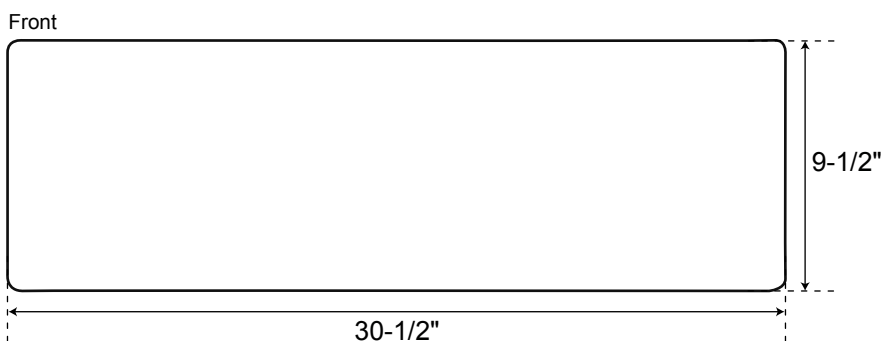

SPECIFICATIONS

Overall Dimensions	27" L x 20" W (front to back) x 10-1/2" H
Bowl Measures	24" L x 16" W (front to back)
Water Depth	10"
Drain Holes	3-1/2" diameter
Rim	1-1/2" on sides; 2-1/2" at apron front

27" Hazelton

Stainless Steel Apron Sink

All measurements are approximate.

SPECIFICATIONS

Overall Dimensions	30-1/2" L x 20" W (front to back) x 9-1/2" H
Bowl Measures	27-1/2" L x 17-3/4" W (front to back)
Water Depth	8-3/4"
Drain Holes	3-1/2" diameter
Rim	1-1/2" on sides; 2-1/2" at apron front

30" Hazelton

Stainless Steel Apron Sink

All measurements are approximate.

SPECIFICATIONS

Overall Dimensions	33" L x 20" W (front to back) x 10-1/2" H
Bowl Measures	30" L x 16" W (front to back)
Water Depth	10"
Drain Holes	3-1/2" diameter
Rim	1-1/2" on sides; 2-1/2" at apron front

33" Hazelton

Stainless Steel Apron Sink

All measurements are approximate.

SPECIFICATIONS

Overall Dimensions	36" L x 20" W (front to back) x 9-1/2" H
Bowl Measures	33" L x 16" W (front to back)
Water Depth	8-3/4"
Drain Holes	3-1/2" diameter
Rim	1-1/2" on sides; 2-1/2" at apron front