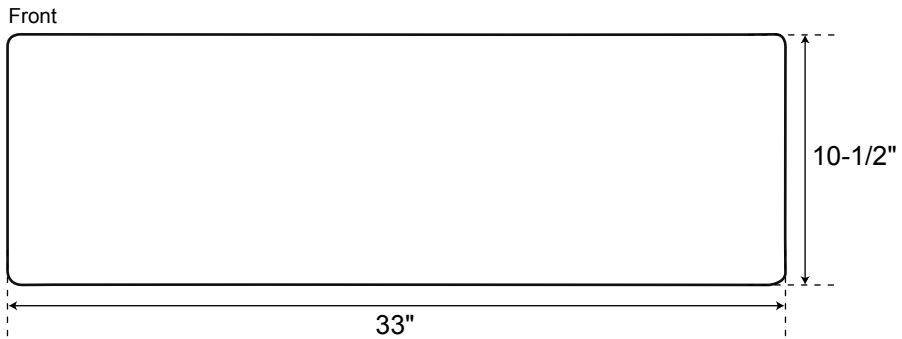

SPECIFICATIONS

Overall Dimensions	27" L x 20" W (front to back) x 10-1/2" H
Bowl Measures	24" L x 16" W (front to back)
Water Depth	10"
Drain Holes	3-1/2" diameter
Rim	1-1/2" on sides; 2-1/2" at apron front

27" Hazelton

Stainless Steel Apron Sink

All measurements are approximate.

SPECIFICATIONS

Overall Dimensions	30-1/2" L x 20" W (front to back) x 9-1/2" H
Bowl Measures	27-1/2" L x 17-3/4" W (front to back)
Water Depth	8-3/4"
Drain Holes	3-1/2" diameter
Rim	1-1/2" on sides; 2-1/2" at apron front

30" Hazelton

Stainless Steel Apron Sink

All measurements are approximate.

SPECIFICATIONS

Overall Dimensions	33" L x 20" W (front to back) x 10-1/2" H
Bowl Measures	30" L x 16" W (front to back)
Water Depth	10"
Drain Holes	3-1/2" diameter
Rim	1-1/2" on sides; 2-1/2" at apron front

33" Hazelton

Stainless Steel Apron Sink

All measurements are approximate.

SPECIFICATIONS

Overall Dimensions	36" L x 20" W (front to back) x 9-1/2" H
Bowl Measures	33" L x 16" W (front to back)
Water Depth	8-3/4"
Drain Holes	3-1/2" diameter
Rim	1-1/2" on sides; 2-1/2" at apron front