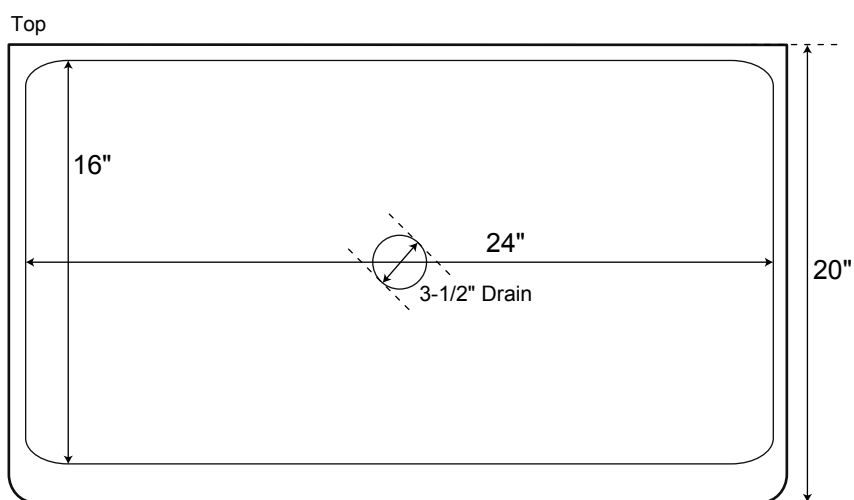

SPECIFICATIONS

Overall Dimensions	27" L x 20" W (front to back) x 10-1/2" H
Bowl Measures	24" L x 16" W (front to back)
Water Depth	10"
Drain Holes	3-1/2" diameter
Rim	1-1/2" on sides; 2-1/2" at apron front

27" Hazelton

Stainless Steel Apron Sink

All measurements are approximate.

SPECIFICATIONS

Overall Dimensions	30-1/2" L x 20" W (front to back) x 9-1/2" H
Bowl Measures	27-1/2" L x 17-3/4" W (front to back)
Water Depth	8-3/4"
Drain Holes	3-1/2" diameter
Rim	1-1/2" on sides; 2-1/2" at apron front

30" Hazelton

Stainless Steel Apron Sink

All measurements are approximate.

SPECIFICATIONS

Overall Dimensions	33" L x 20" W (front to back) x 10-1/2" H
Bowl Measures	30" L x 16" W (front to back)
Water Depth	10"
Drain Holes	3-1/2" diameter
Rim	1-1/2" on sides; 2-1/2" at apron front

33" Hazelton

Stainless Steel Apron Sink

All measurements are approximate.

SPECIFICATIONS

Overall Dimensions	36" L x 20" W (front to back) x 9-1/2" H
Bowl Measures	33" L x 16" W (front to back)
Water Depth	8-3/4"
Drain Holes	3-1/2" diameter
Rim	1-1/2" on sides; 2-1/2" at apron front