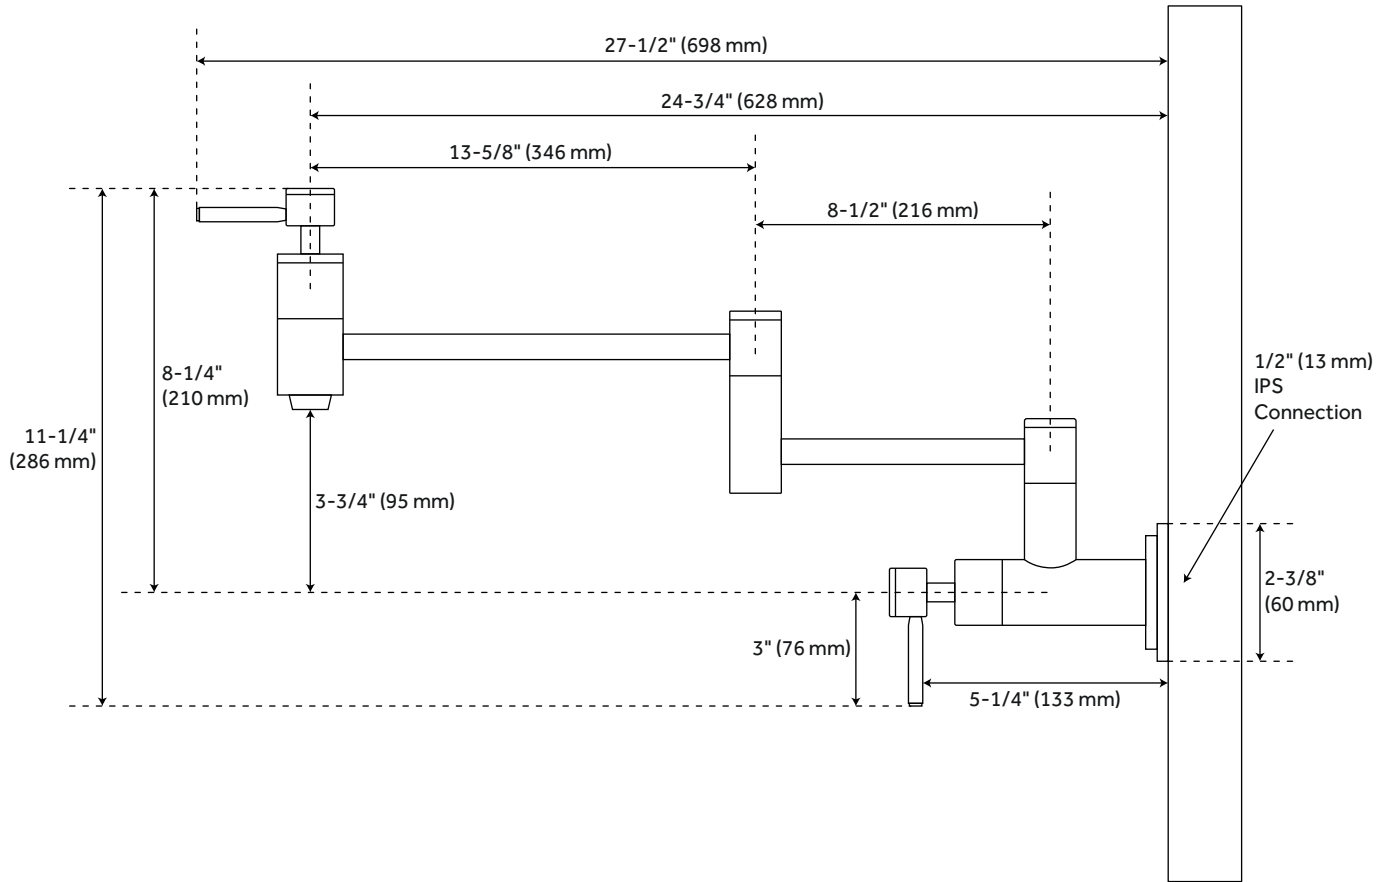

STRAEBLER

RETRACTABLE WALL-MOUNT POT FILLER

SKU: 934817

FEATURES

Installation Type: Wall Mount
Faucet Holes: 1
Faucet Centers: Single-Hole
Handle Type: Lever
Design: Modern
Faucet Material: Brass
Length: 2-3/8"
Width: 27-1/2"
Height: 11-1/4"
Height To Spout: 3-3/4"
Spout Reach: 24-3/4"
Swivel Spout: Yes
Base Plate Length: 2-3/8"
Base Plate Width: 2-3/8"
Handle Length: 3"
Height to Bottom of Handle: 5-1/4"
Ceramic Disc Cartridges: Yes
Hot and Cold Indicators: No
IPS: 1/2"
Drain Included: No