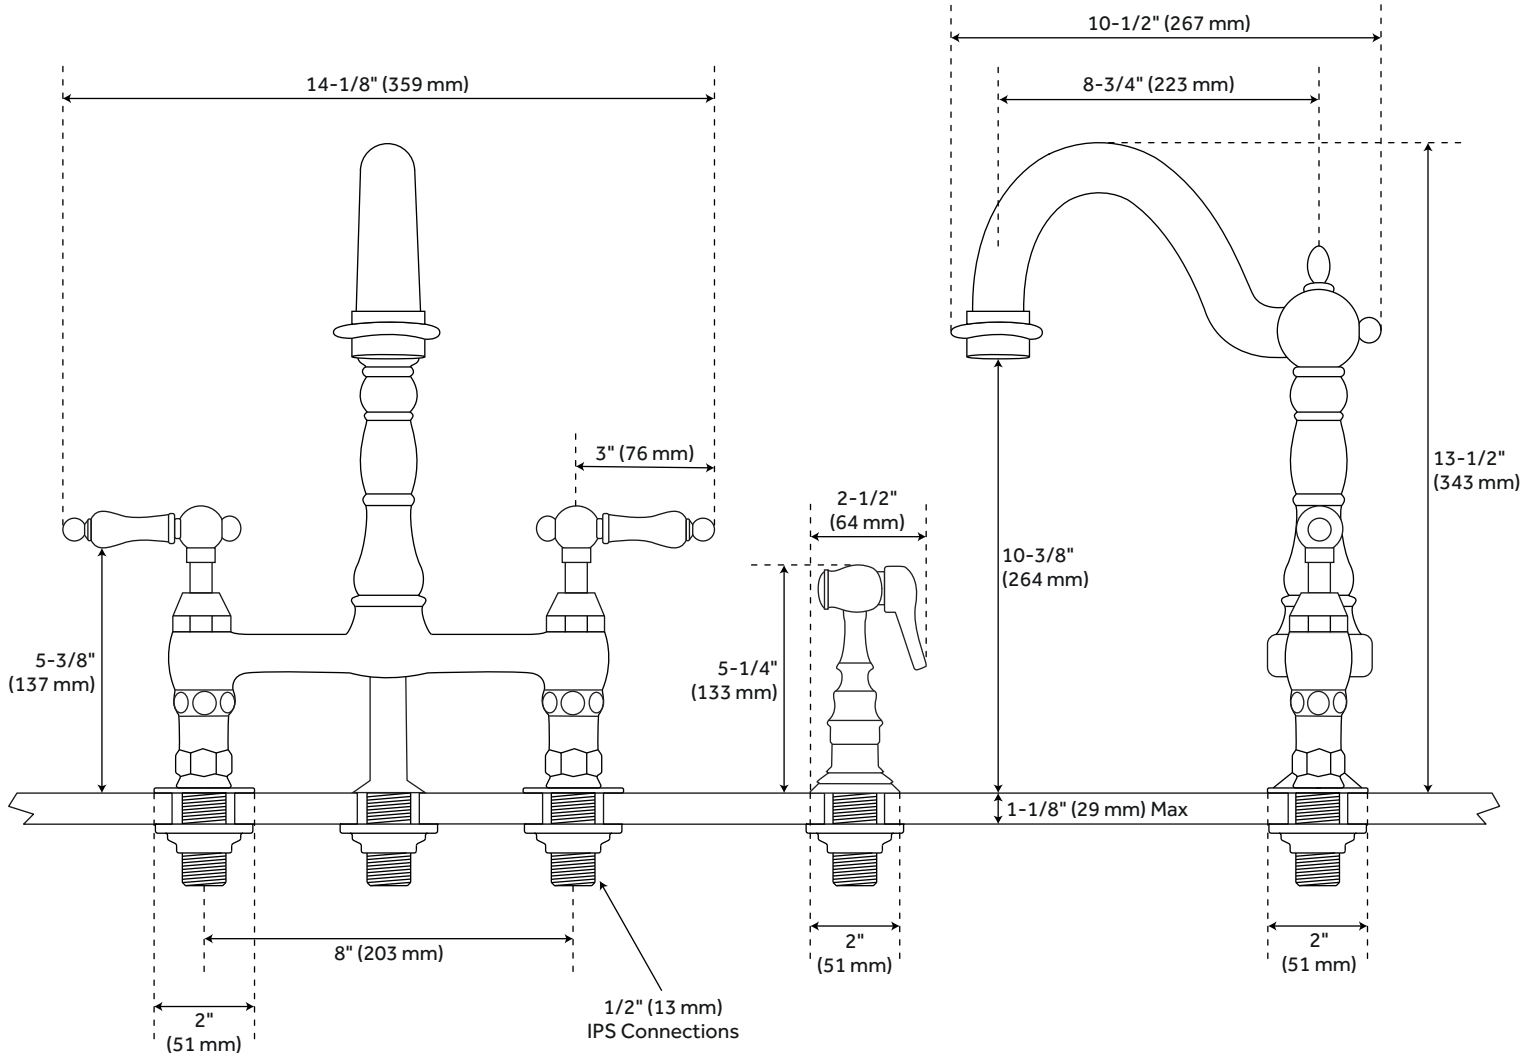

BELLEVUE BRIDGE KITCHEN FAUCET WITH SPRAYER - LEVER HANDLES

SKU: 907295

Code: SH450652, SH329238, SH450651, SH329237, SH450654, SH329239, SH329240, SH484723

FEATURES

Installation Type: Bridge
Features: Hand Spray
Design: Traditional
Material: Brass
Length: 14-1/8"
Width: 10-1/2"
Height: 13-1/2"
Base Plate Length: 2"
Faucet Centers: 8"
Drain Included: No
Faucet Material: Metal
Handle Type: Lever
Handle Length: 3"
Base Plate Width: 2"
IPS: 1/2"
Kitchen Faucet Holes: 4
Hand Sprayer Material: Metal
Max. Countertop Thickness: 2-1/8"
Height To Spout: 10-3/8"
Spout Reach: 8-3/4"
Swivel Spout: Yes
Handle Height: 5-3/8"
Hot and Cold Indicators: No

REVISED 3/23/2023

BELLEVUE BRIDGE KITCHEN FAUCET WITH SPRAYER - LEVER HANDLES

SKU: 907295

Code: SH450652, SH329238, SH450651, SH329237, SH450654, SH329239, SH329240, SH484723

ADDITIONAL FEATURES

- Made of high quality materials.
- Side spray is also made of high quality materials with synthetic polymer thumb trigger.
- Side spray measures: 2" L x 2-1/2" W x 5-1/4" H.
- Side spray max flow rate: 2.0 gpm (7.6 L/min) @ 60 psi.

REVISED 3/23/2023

BELLEVUE BRIDGE KITCHEN FAUCET WITH BRASS SPRAYER - LEVER HANDLES

SKU: 907295

All dimensions and specifications are nominal and may vary. Use actual products for accuracy in critical situations.