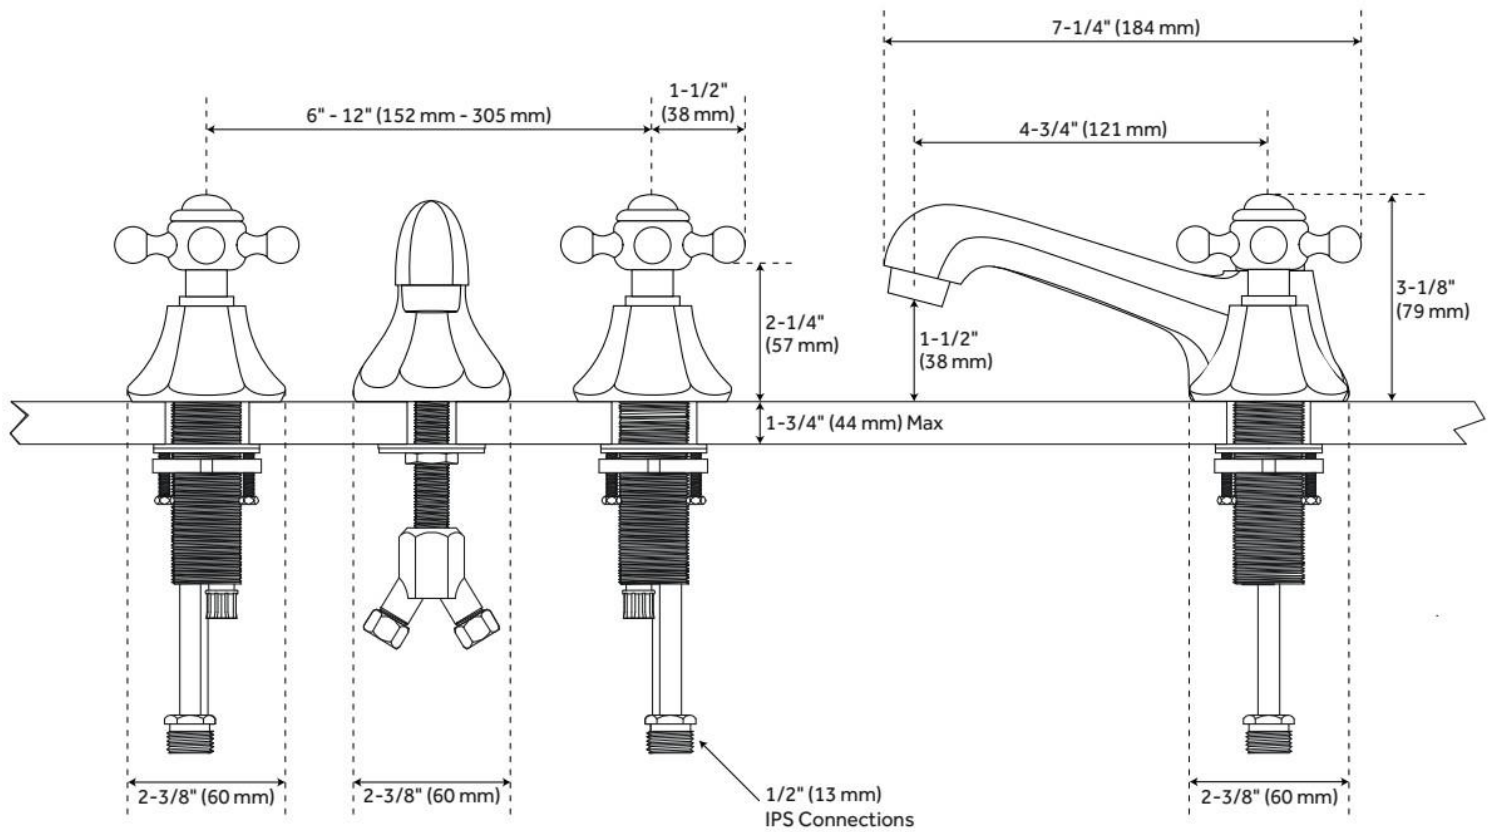

## FEATURES

Material: Metal construction for strength and durability

Installation Type: Widespread

Flow Rate: 1.2 gpm (4.5 L/min) @ 60 psi

Cartridge Type: Ceramic Disc

Swivel Spout: No

Drain Type: Lift rod metal pop-up with overflow

## ADDITIONAL FEATURES

- Faucet can be installed with variable centers from 6" - 12".

REVISED 5/10/2024

# NEW YORK WIDESPREAD BATHROOM FAUCET - CONTEMPORARY CROSS HANDLES

SKU: 903738

Code: SH329342, SH394346, SH434668, SH394347

REVISED 5/10/2024