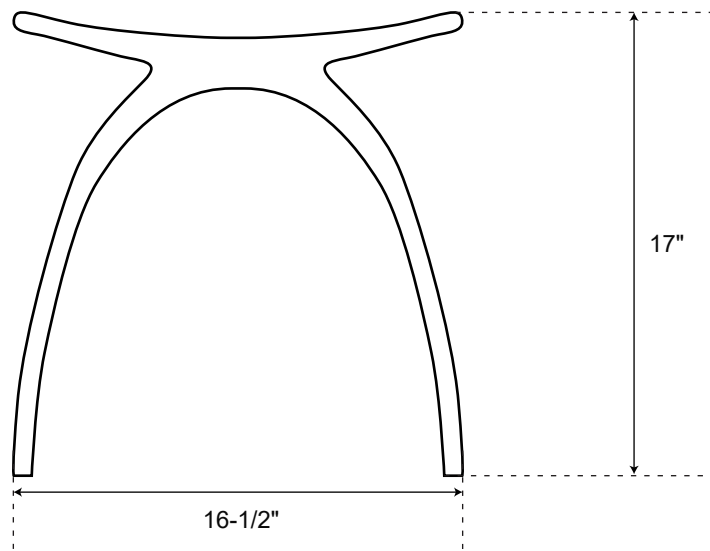

SPECIFICATIONS

Overall Dimensions	16-1/2" W x 8-7/8" D x 17" H
--------------------	------------------------------

All measurements are approximate.

Cygni

Resin Bath Stool

Front

Side