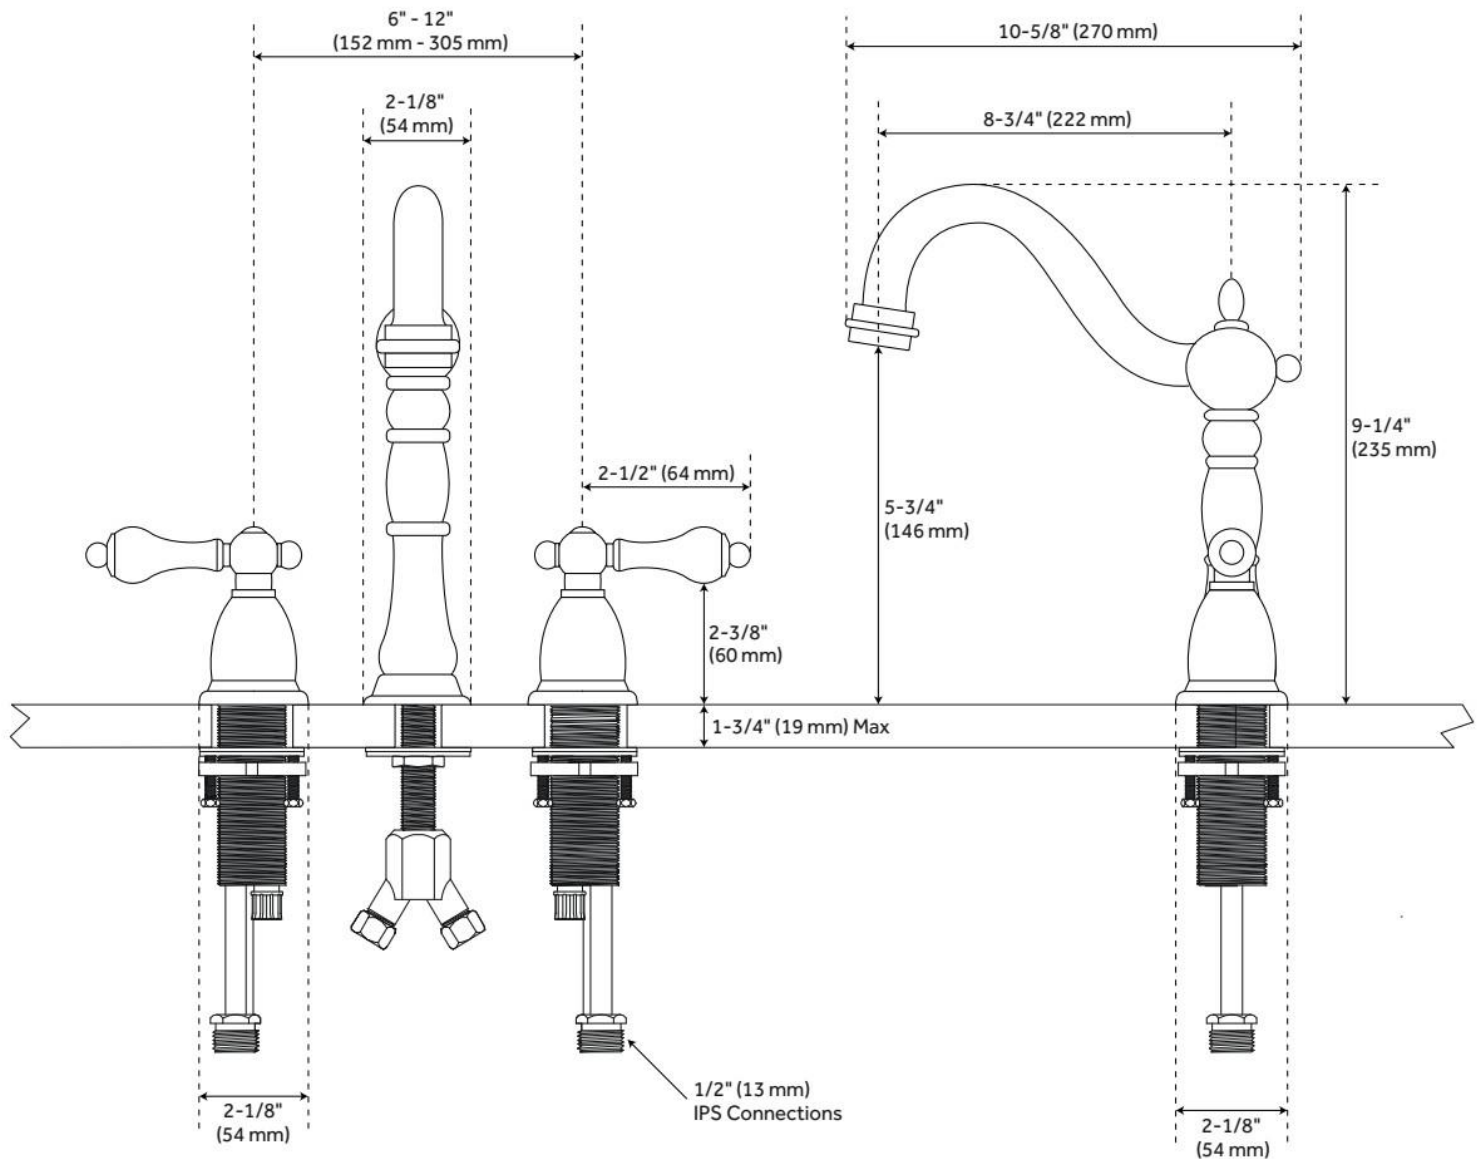

VICTORIAN GOOSENECK BATHROOM FAUCET - PORCELAIN LEVER HANDLES - POLISHED NICKEL

SKU: 900907

Code: SH268001, SH329435, SH329434, SH394339, SH434672

FEATURES

Material: Metal construction for strength and durability

Faucet Centers: 8"

Installation Type: Widespread

Flow Rate: 1.2 gpm (4.5 L/min) @ 60 psi

Cartridge Type: Ceramic Disc

Swivel Spout: No

Drain Type: Lift rod metal pop-up with overflow

ASME A112.18.1/CSA B125.1, NSF/ANSI 61, NSF/ANSI/CAN 61, Massachusetts Accepted, LISTED ID: SH449060*, 512849, SH449713**

ADDITIONAL FEATURES

- Faucet can be installed with variable centers from 6" - 12".

REVISED 1/29/2025

VICTORIAN WIDESPREAD BATHROOM FAUCET - PORCELAIN LEVER HANDLES

SKU: 900907

Code: SH268001, SH329435, SH329434, SH394339, SH434672