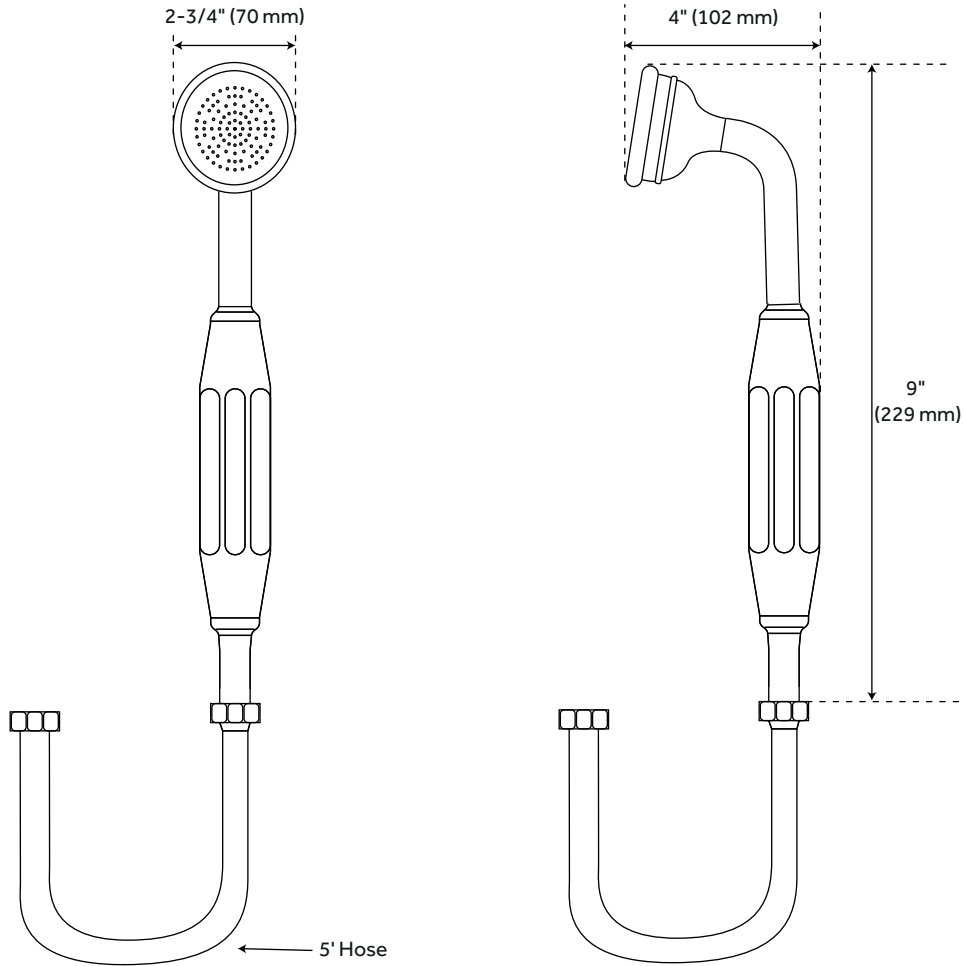

HAND SHOWER

WITH 5' HOSE

SKU: 900593

FEATURES

Material: Brass
Features: Hand Shower Included
Assembly Required: No
Hand Shower Hose Length: 60"
Hand Shower Material: Brass
IPS: 1/2"

SIGNATURE HARDWARE LIFETIME WARRANTY

See website for warranty information

All product dimensions are nominal.

REVISED 10/30/2018