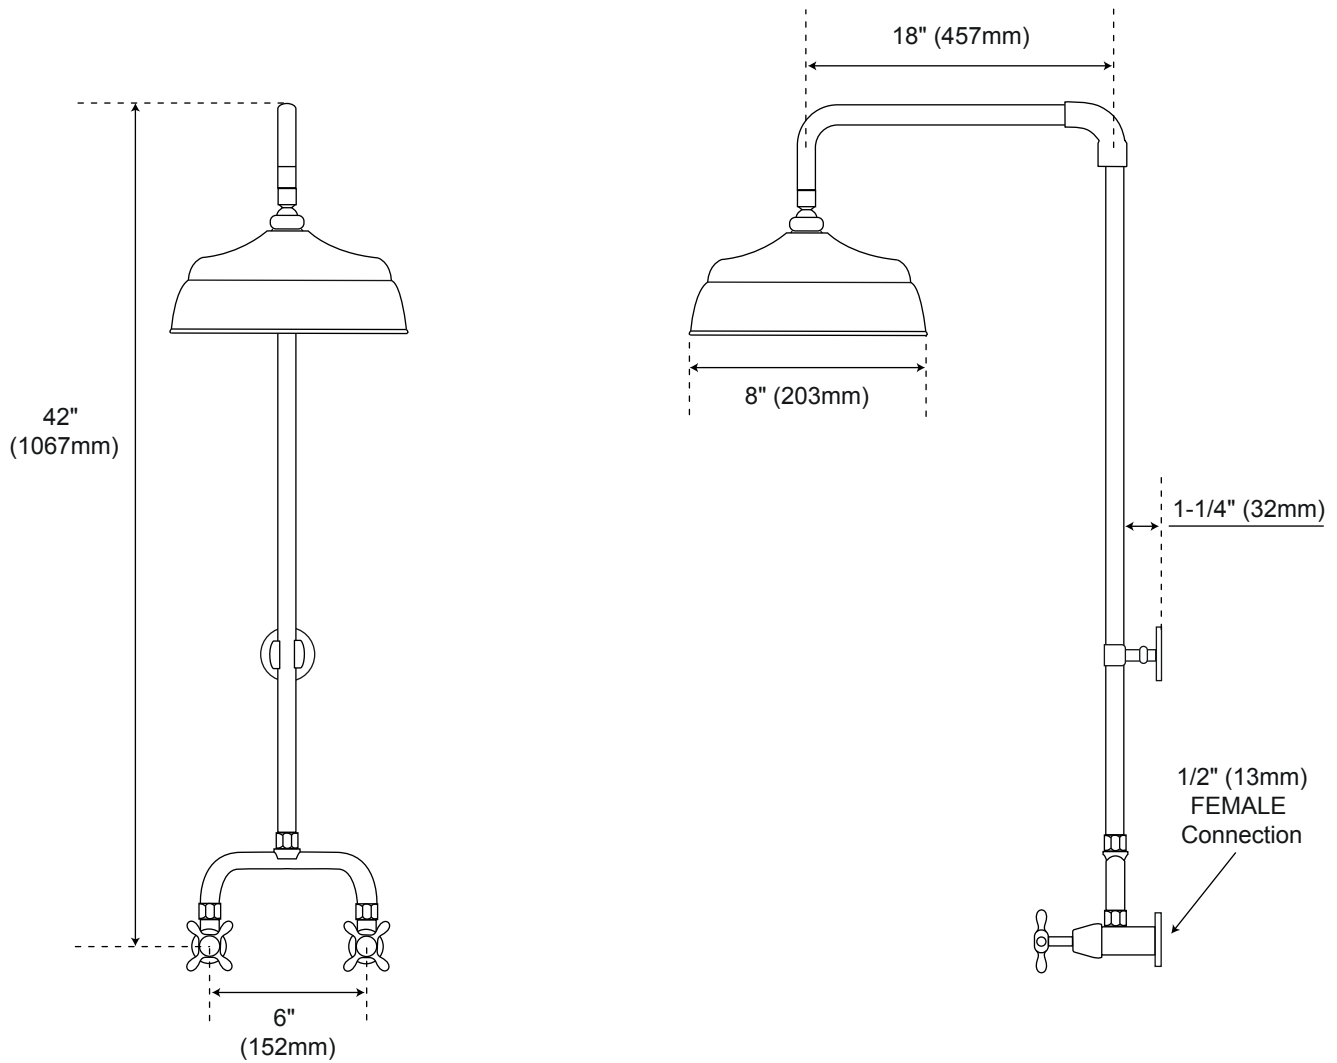

BAUDETTE EXPOSED PIPE WALL-MOUNT SHOWER WITH RAINFALL SHOWER HEAD

SKU: 922235

Code: SH370006, SH370007, SH370008, SH485531

FEATURES

- Design: Traditional
- Material: Metal
- Height: 42"
- Assembly Required: No
- Handle Type: Cross
- Installation Type: Wall Mount
- Shower Head Installation Type: Wall
- Shower Head Diameter: 8"
- Shower Head Material: Metal
- Shower Head Spray: Rain fall
- Shower Arm Included: Yes
- Shower Arm Extension: 18"
- Shower Head IPS: 1/2"
- Shower Head Flow Rate: 1.75gpm (6.6L/min) at 80

REVISED 10/9/2023

BAUDETTE EXPOSED PIPE WALL-MOUNT SHOWER WITH RAINFALL SHOWER HEAD

SKU: 922235

Code: SH370006, SH370007, SH370008, SH485531

ADDITIONAL FEATURES

- Overall height measures 42" H.
- Riser pipe can be adjusted by cutting on site.
- Shower arm extends 18".
- 8" diameter rainfall shower head.
- 1/2" IPS riser.
- 6" centers.
- Unit is made of solid brass.

REVISED 10/9/2023

BAUDETTE EXPOSED PIPE WALL-MOUNT SHOWER WITH RAINFALL SHOWER HEAD

All dimensions and specifications are nominal and may vary. Use actual products for accuracy in critical situations.