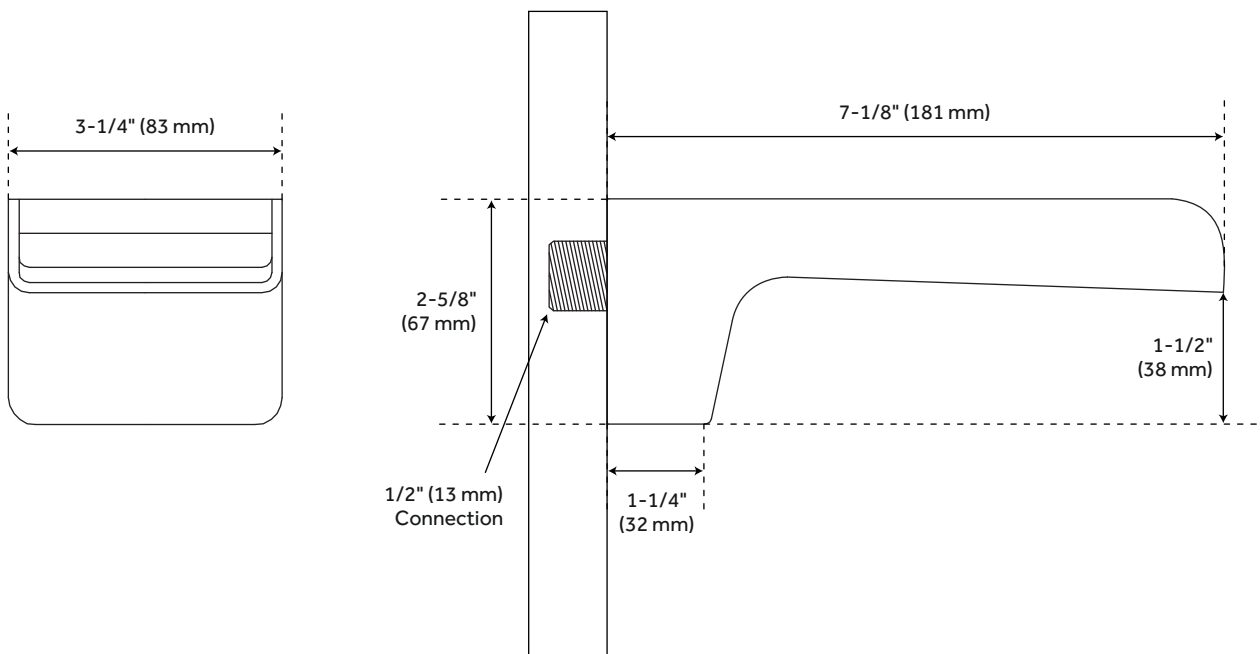

## WATERFALL TUB SPOUT

SKU: 931415

### FEATURES

- Length: 3-1/4"
- Height: 2-5/8"
- Depth: 7-1/8"
- Spout Reach: 7-1/8"