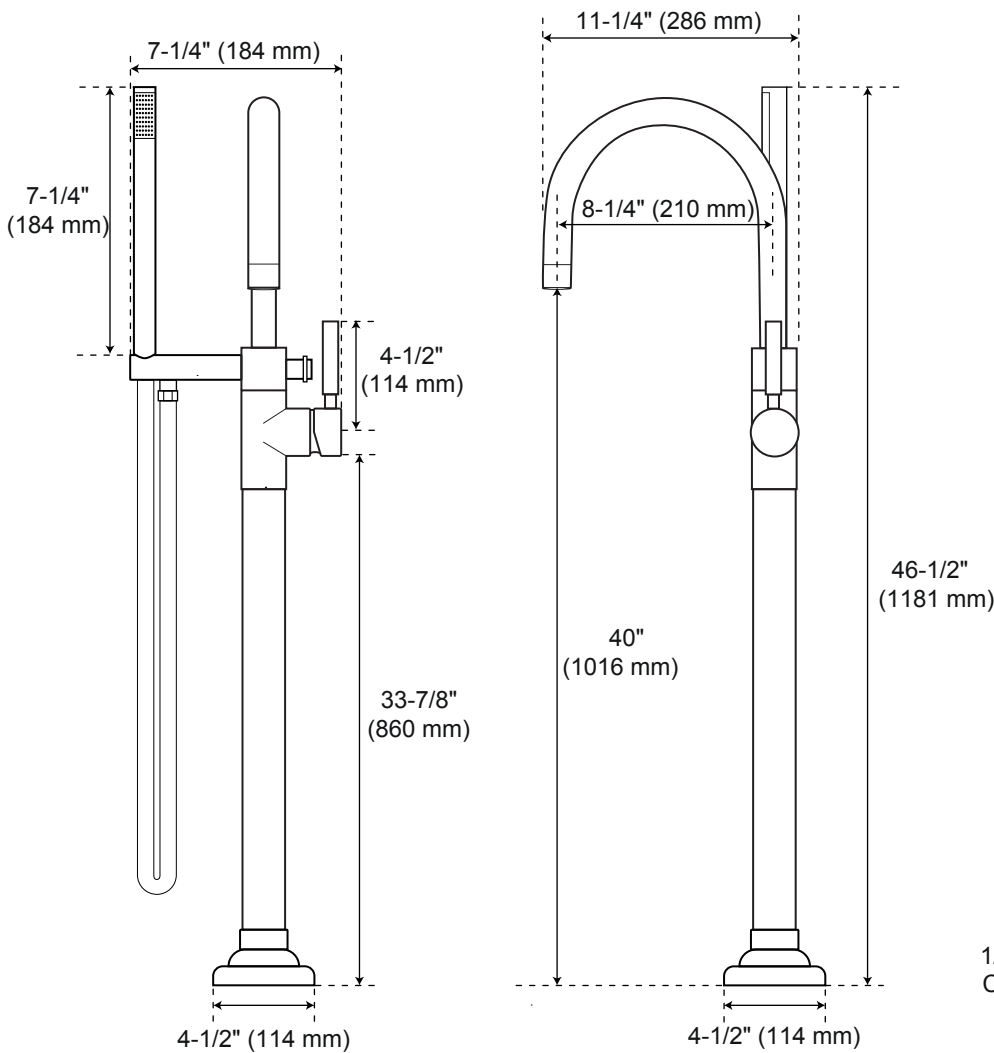

Simoni

Freestanding Tub Faucet, Hand Shower

Front

Side

All product dimensions are nominal.