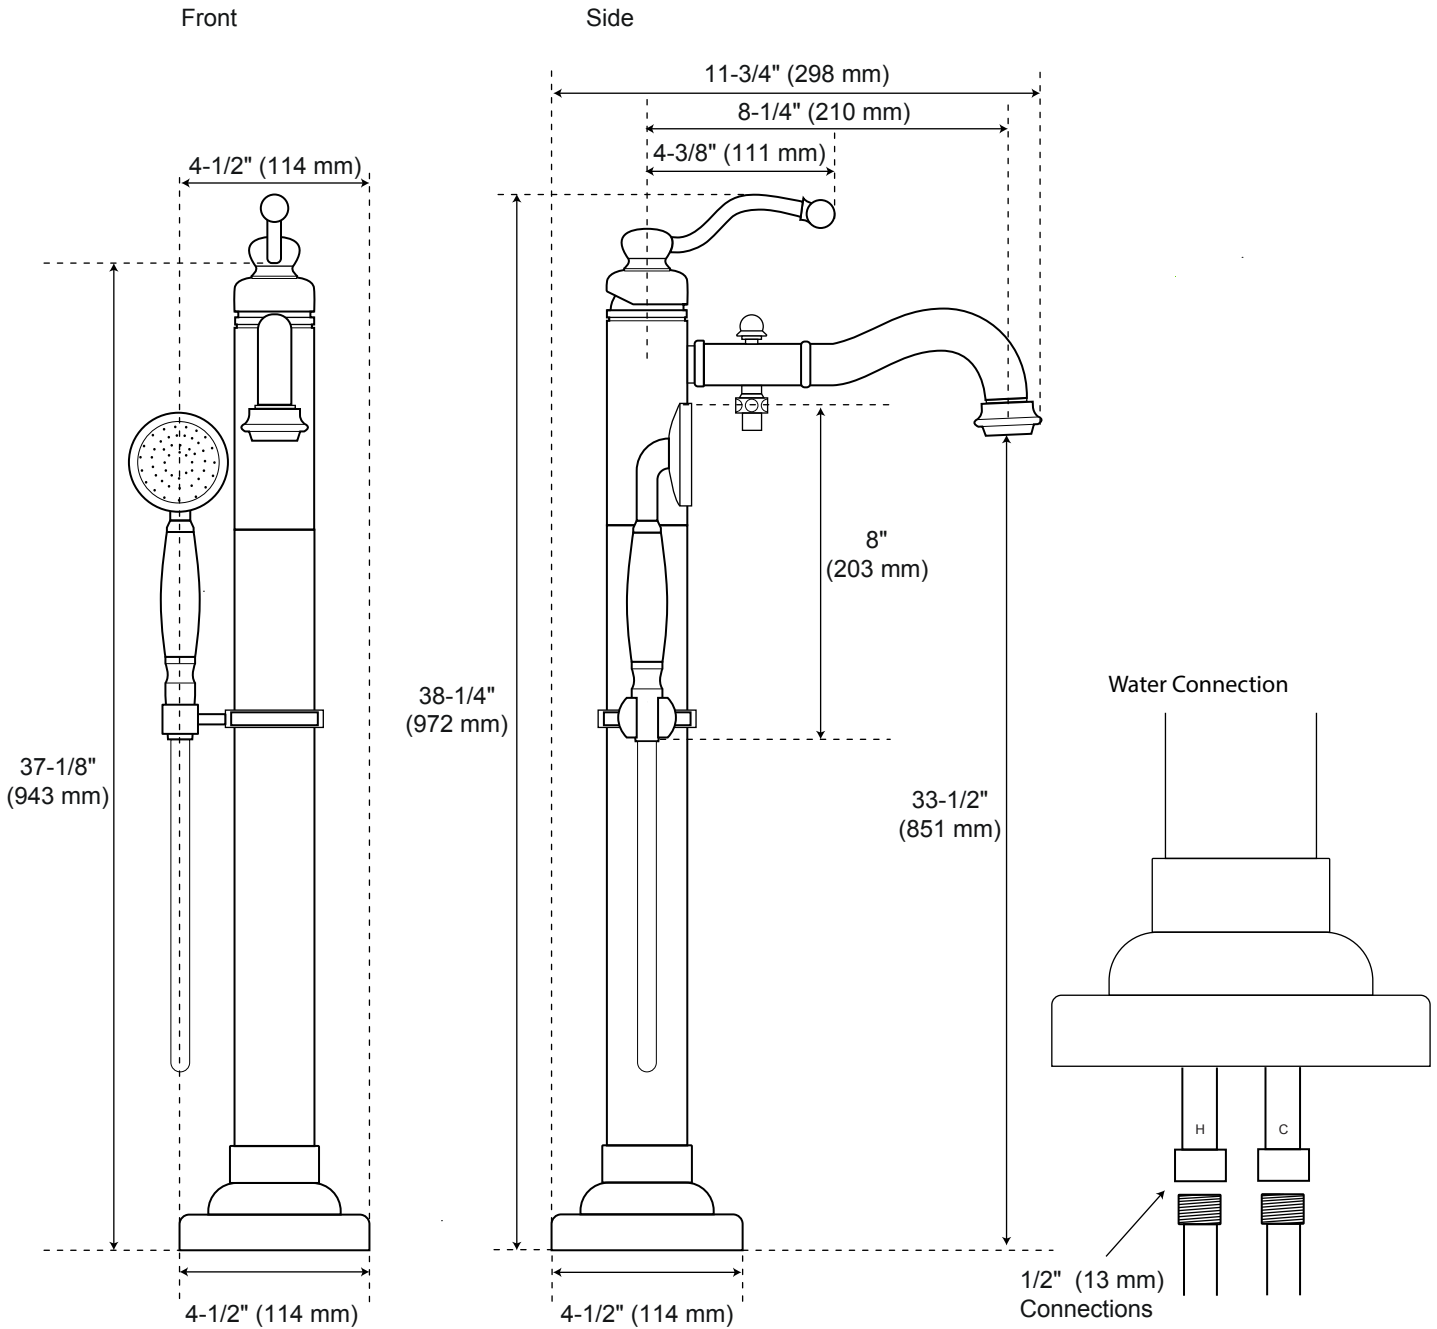

Leta

Freestanding Tub Faucet, Hand Shower

All product dimensions are nominal.