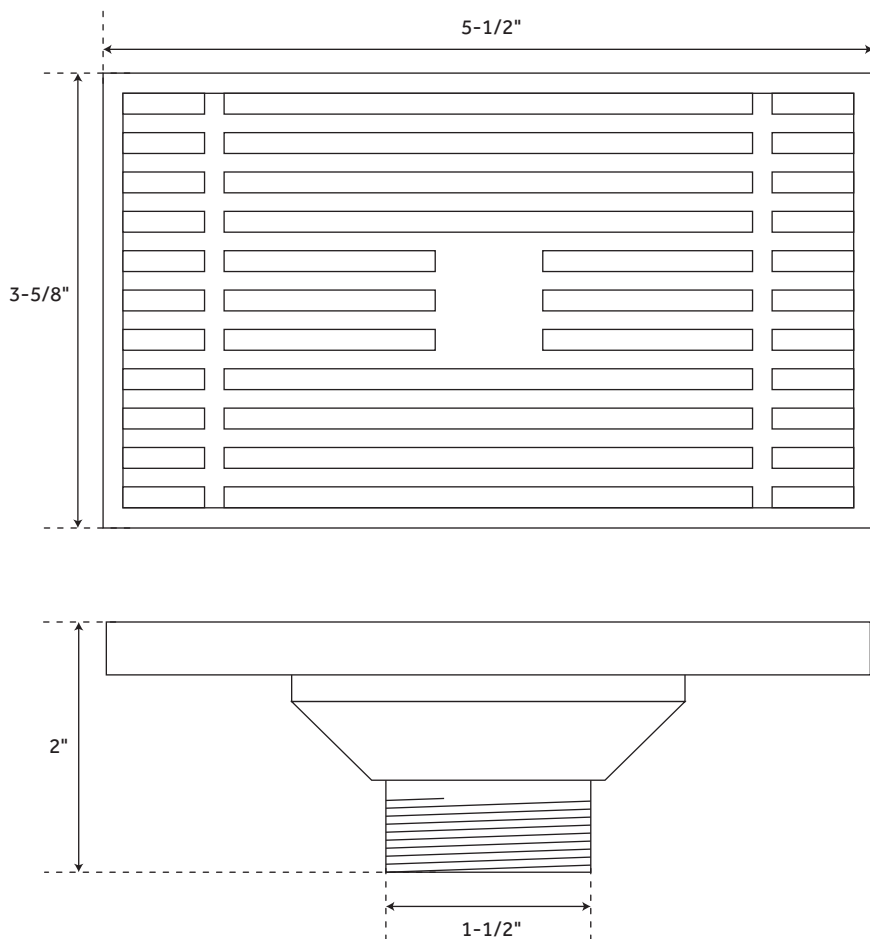

JENNA

1-1/2" BRASS SHOWER DRAIN

SKU: 928290

FEATURES

- Material: Brass
- Length: 5-1/2"
- Width: 3-5/8"
- Height: 2"
- Drain Size: 1-1/2"
- OD (Outside Diameter): 1-7/8"

SIGNATURE HARDWARE LIFETIME WARRANTY

See website for warranty information

All product dimensions are nominal.

REVISED 11/13/2018