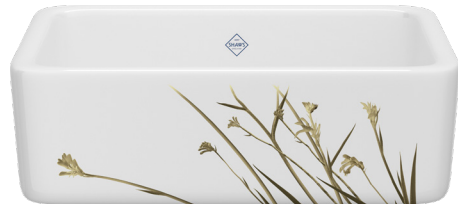

RC3318WHWGBL

MS3618WHWGBL

36"

RC3618WHWGBL

8-10 week lead time

THE GALLERY BY SHAWS®

WILD GRASS - GOLD

Delicate arching leaves and slender stems blow gracefully in the wind in this image of calm adorning a Shaws® sink. These wild blooms, known as Kangaroo Paws, are native to Southwestern Australia. The tender flowers are fired into each Shaws sink for an organic look that brings an element of nature into kitchens and complements many décor styles.

THE GALLERY BY SHAWS®

WILD GRASS - GOLD

SHAKER

LANCASTER

30"

MS3018WHWGGO

RC3018WHWGGO

33"

MS3318WHWGGO

RC3318WHWGGO

36"

MS3618WHWGGO

RC3618WHWGGO

8-10 week lead time

THE GALLERY BY SHAWS®

ELEMENTS - BLUE