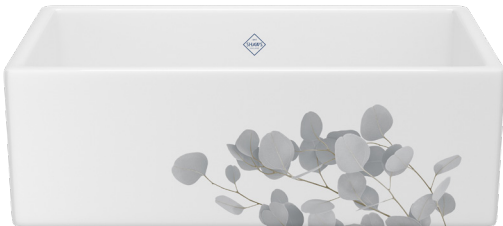

EUCALYPTUS - GREY GOLD

SHAKER

LANCASTER

MS3018WHECGG

RC3018WHECGG

30"

MS3318WHECGG

RC3318WHECGG

33"

MS3618WHECGG

RC3618WHECGG

36"

8-10 week lead time

THE GALLERY BY SHAWS®

WILD GRASS - BLUE

Delicate arching leaves and slender stems blow gracefully in the wind in this image of calm adorning a Shaws® sink. These wild blooms, known as Kangaroo Paws, are native to Southwestern Australia. The tender flowers are fired into each Shaws sink for an organic look that brings an element of nature into kitchens and complements many décor styles.