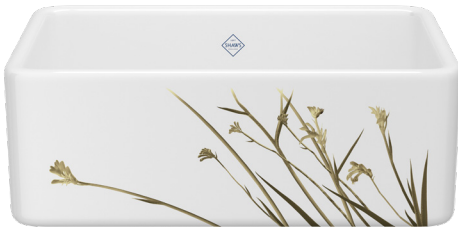

THE GALLERY BY SHAWS®

WILD GRASS - GOLD

30"

MS3018WHWGGO

RC3018WHWGGO

33"

MS3318WHWGGO

RC3318WHWGGO

36"

MS3618WHWGGO

RC3618WHWGGO

8-10 week lead time