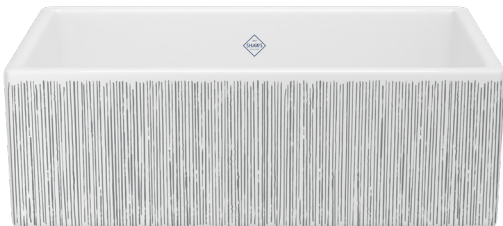

MS3318WHLNSI

33"