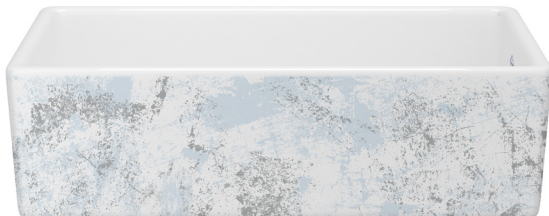

THE GALLERY BY SHAWS®

PATINA - BLUE SILVER

30"

MS3018WHPTBS

RC3018WHPTBS

33"

MS3318WHPTBS

MS3318WHPTBS

36"

MS3618WHPTBS

MS3618WHPTBS

8-10 week lead time