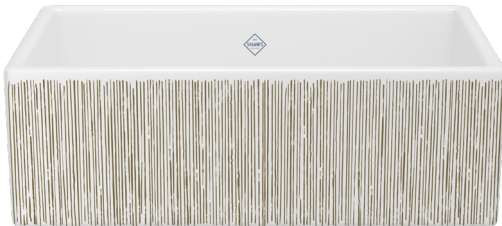

Vertical lines balance with the rectangular shape and lustrous surface of a Shaws® sink, giving a classic silhouette a contemporary spin for a look that fits all decors. These strokes defy strictly linear symmetry for a natural, organic feel with the fluidity of modern art. Clean and dynamic, this graphic expression juxtaposes with the verticals and horizontals of fixtures and cabinets to create a statement kitchen that's truly a showpiece.

THE GALLERY BY SHAWS®

LINES - GOLD

SHAKER

LANCASTER

MS3018WHLNGO

30"

RC3018WHLNGO

MS3318WHLNGO

33"

RC3318WHLNGO

MS3618WHLNGO

36"

RC3618WHLNGO

8-10 week lead time

THE GALLERY BY SHAWS®

LINES - SILVER