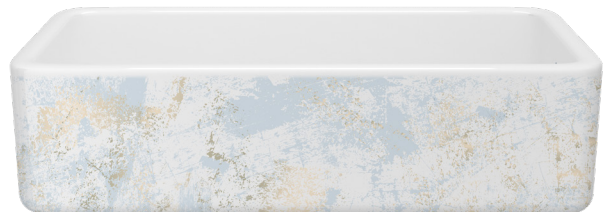

MS3618WHPTBG

MS3618WHPTBG

8-10 week lead time