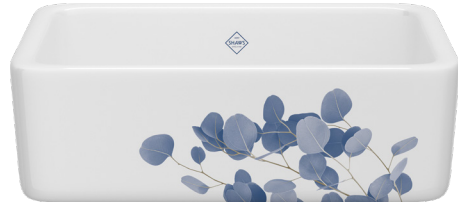

RC3318WHBSGG

36"

MS3618WHBSGG

RC3618WHBSGG

8-10 week lead time

THE GALLERY BY SHAWS®

EUCALYPTUS - BLUE GOLD

The eucalyptus is prized for its purifying and healing properties, and famous for its uplifting scent. Used as the central focus in floral design, the eucalyptus complements flower arrangements with its long stems, oval leaves, and blue, green, and silvery colors. Shaws® sinks capture the essence of the eucalyptus with soft shapes that evoke relaxation and renewal.

EUCALYPTUS - BLUE GOLD

SHAKER

LANCASTER

MS3018WHECBG

RC3018WHECBG

30"

MS3318WHECBG

RC3318WHECBG

33"

MS3618WHECBG

RC3618WHECBG

36"

8-10 week lead time

THE GALLERY BY SHAWS®

EUCALYPTUS - BLUE SILVER

The eucalyptus is prized for its purifying and healing properties, and famous for its uplifting scent. Used as the central focus in floral design, the eucalyptus complements flower arrangements with its long stems, oval leaves, and blue, green, and silvery colors. Shaws® sinks capture the essence of the eucalyptus with soft shapes that evoke relaxation and renewal.