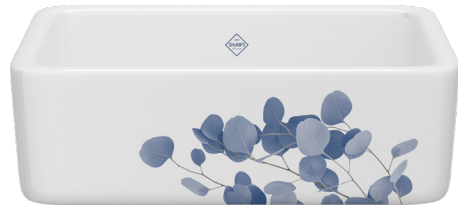

33"

MS3618WHECBG

RC3618WHECBG

36"

8-10 week lead time

THE GALLERY BY SHAWS®

EUCALYPTUS - BLUE SILVER

The eucalyptus is prized for its purifying and healing properties, and famous for its uplifting scent. Used as the central focus in floral design, the eucalyptus complements flower arrangements with its long stems, oval leaves, and blue, green, and silvery colors. Shaws® sinks capture the essence of the eucalyptus with soft shapes that evoke relaxation and renewal.

EUCALYPTUS - BLUE SILVER

SHAKER

LANCASTER

MS3018WHECBS

RC3018WHECBS

30"

MS3318WHECBS

RC3318WHECBS

33"

MS3618WHECBS

RC3618WHECBS

36"

8-10 week lead time

THE GALLERY BY SHAWS®

EUCALYPTUS - GREY GOLD

The eucalyptus is prized for its purifying and healing properties, and famous for its uplifting scent. Used as the central focus in floral design, the eucalyptus complements flower arrangements with its long stems, oval leaves, and blue, green, and silvery colors. Shaws® sinks capture the essence of the eucalyptus with soft shapes that evoke relaxation and renewal.