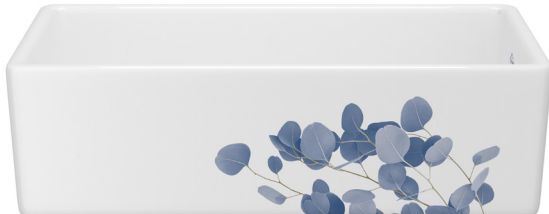

RC3318WHBSGG

36"

MS3618WHBSGG

RC3618WHBSGG

8-10 week lead time

THE GALLERY BY SHAWS®

EUCALYPTUS - BLUE GOLD

The eucalyptus is prized for its purifying and healing properties, and famous for its uplifting scent. Used as the central focus in floral design, the eucalyptus complements flower arrangements with its long stems, oval leaves, and blue, green, and silvery colors. Shaws® sinks capture the essence of the eucalyptus with soft shapes that evoke relaxation and renewal.

EUCALYPTUS - BLUE GOLD

SHAKER

LANCASTER

MS3018WHECBG

RC3018WHECBG

30"

MS3318WHECBG

RC3318WHECBG

33"

MS3618WHECBG

RC3618WHECBG

36"

8-10 week lead time

THE GALLERY BY SHAWS®

EUCALYPTUS - BLUE SILVER

The eucalyptus is prized for its purifying and healing properties, and famous for its uplifting scent. Used as the central focus in floral design, the eucalyptus complements flower arrangements with its long stems, oval leaves, and blue, green, and silvery colors. Shaws® sinks capture the essence of the eucalyptus with soft shapes that evoke relaxation and renewal.