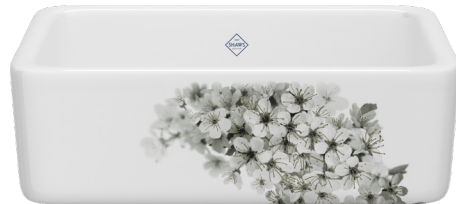

The first sign of spring is a dense cloud of blackthorn blossoms, covering the English countryside with a flowering sea of ethereal petals. These blooms offer a home to nesting birds, and pollen to bees and butterflies. Come summer, the blossoms transform into dark blue berries. Here, their flowers are embellished on Shaws® kitchen sinks to make spring last year after year.

BLOSSOM - GREY GOLD

SHAKER

LANCASTER

30"

MS3018WHBSGG

RC3018WHBSGG

33"

MS3318WHBSGG

RC3318WHBSGG

36"

MS3618WHBSGG

RC3618WHBSGG

8-10 week lead time

THE GALLERY BY SHAWS®

EUCALYPTUS - BLUE GOLD

The eucalyptus is prized for its purifying and healing properties, and famous for its uplifting scent. Used as the central focus in floral design, the eucalyptus complements flower arrangements with its long stems, oval leaves, and blue, green, and silvery colors. Shaws® sinks capture the essence of the eucalyptus with soft shapes that evoke relaxation and renewal.