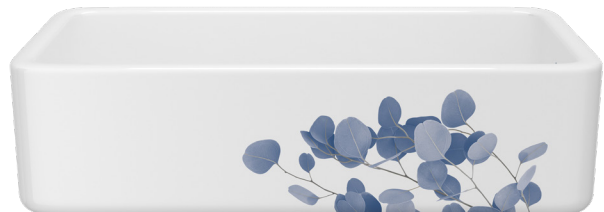

33"

MS3618WHECBG

RC3618WHECBG

36"

8-10 week lead time

THE GALLERY BY SHAWS®

EUCALYPTUS - BLUE SILVER

The eucalyptus is prized for its purifying and healing properties, and famous for its uplifting scent. Used as the central focus in floral design, the eucalyptus complements flower arrangements with its long stems, oval leaves, and blue, green, and silvery colors. Shaws® sinks capture the essence of the eucalyptus with soft shapes that evoke relaxation and renewal.

EUCALYPTUS - BLUE SILVER

SHAKER

LANCASTER

MS3018WHECBS

RC3018WHECBS

30"

MS3318WHECBS

RC3318WHECBS

33"

MS3618WHECBS

RC3618WHECBS

36"

8-10 week lead time

THE GALLERY BY SHAWS®

EUCALYPTUS - GREY GOLD

The eucalyptus is prized for its purifying and healing properties, and famous for its uplifting scent. Used as the central focus in floral design, the eucalyptus complements flower arrangements with its long stems, oval leaves, and blue, green, and silvery colors. Shaws® sinks capture the essence of the eucalyptus with soft shapes that evoke relaxation and renewal.