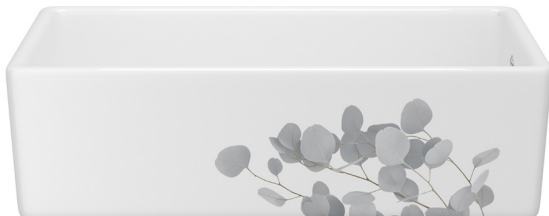

33"

MS3618WHECBS

RC3618WHECBS

36"

8-10 week lead time

THE GALLERY BY SHAWS®

EUCALYPTUS - GREY GOLD

The eucalyptus is prized for its purifying and healing properties, and famous for its uplifting scent. Used as the central focus in floral design, the eucalyptus complements flower arrangements with its long stems, oval leaves, and blue, green, and silvery colors. Shaws® sinks capture the essence of the eucalyptus with soft shapes that evoke relaxation and renewal.

EUCALYPTUS - GREY GOLD

SHAKER

LANCASTER

MS3018WHECGG

RC3018WHECGG

30"

MS3318WHECGG

RC3318WHECGG

33"

MS3618WHECGG

RC3618WHECGG

36"

8-10 week lead time

THE GALLERY BY SHAWS®

WILD GRASS - BLUE

Delicate arching leaves and slender stems blow gracefully in the wind in this image of calm adorning a Shaws® sink. These wild blooms, known as Kangaroo Paws, are native to Southwestern Australia. The tender flowers are fired into each Shaws sink for an organic look that brings an element of nature into kitchens and complements many décor styles.