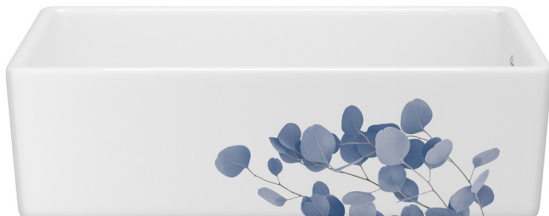

EUCALYPTUS - BLUE SILVER

SHAKER

LANCASTER

MS3018WHECBS

RC3018WHECBS

30"

MS3318WHECBS

RC3318WHECBS

33"

MS3618WHECBS

RC3618WHECBS

36"

8-10 week lead time

THE GALLERY BY SHAWS®

EUCALYPTUS - GREY GOLD

The eucalyptus is prized for its purifying and healing properties, and famous for its uplifting scent. Used as the central focus in floral design, the eucalyptus complements flower arrangements with its long stems, oval leaves, and blue, green, and silvery colors. Shaws® sinks capture the essence of the eucalyptus with soft shapes that evoke relaxation and renewal.