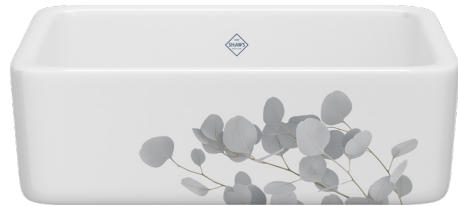

33"

MS3618WHECBS

RC3618WHECBS

36"

8-10 week lead time

THE GALLERY BY SHAWS®

EUCALYPTUS - GREY GOLD

The eucalyptus is prized for its purifying and healing properties, and famous for its uplifting scent. Used as the central focus in floral design, the eucalyptus complements flower arrangements with its long stems, oval leaves, and blue, green, and silvery colors. Shaws® sinks capture the essence of the eucalyptus with soft shapes that evoke relaxation and renewal.

EUCALYPTUS - GREY GOLD

SHAKER

LANCASTER

MS3018WHECGG

RC3018WHECGG

30"

MS3318WHECGG

RC3318WHECGG

33"

MS3618WHECGG

RC3618WHECGG

36"

8-10 week lead time

THE GALLERY BY SHAWS®

WILD GRASS - BLUE

Delicate arching leaves and slender stems blow gracefully in the wind in this image of calm adorning a Shaws® sink. These wild blooms, known as Kangaroo Paws, are native to Southwestern Australia. The tender flowers are fired into each Shaws sink for an organic look that brings an element of nature into kitchens and complements many décor styles.