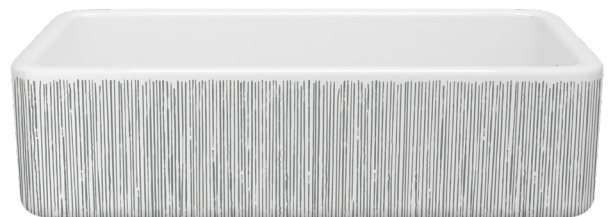

RC3618WHLNSI

8-10 week lead time