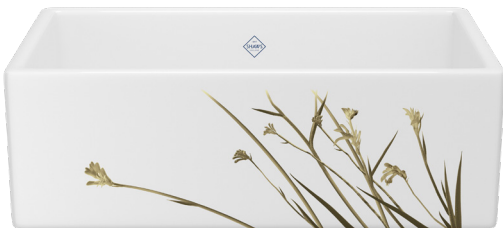

RC3318WHWGBL

MS3618WHWGBL

36"

RC3618WHWGBL

8-10 week lead time

THE GALLERY BY SHAWS®

WILD GRASS - GOLD

Delicate arching leaves and slender stems blow gracefully in the wind in this image of calm adorning a Shaws® sink. These wild blooms, known as Kangaroo Paws, are native to Southwestern Australia. The tender flowers are fired into each Shaws sink for an organic look that brings an element of nature into kitchens and complements many décor styles.

THE GALLERY BY SHAWS®

WILD GRASS - GOLD

SHAKER

LANCASTER

30"

MS3018WHWGGO

RC3018WHWGGO

33"