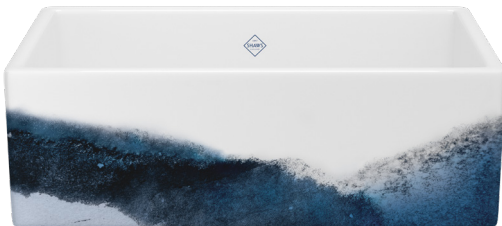

THE GALLERY BY SHAWS®

ELEMENTS - BLUE

SHAKER

LANCASTER

30"

MS3018WHEMBL

RC3018WHEMBL

33"