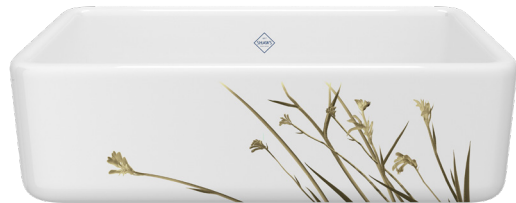

RC3318WHWGBL

MS3618WHWGBL

36"

RC3618WHWGBL

8-10 week lead time

THE GALLERY BY SHAWS®

WILD GRASS - GOLD

Delicate arching leaves and slender stems blow gracefully in the wind in this image of calm adorning a Shaws® sink. These wild blooms, known as Kangaroo Paws, are native to Southwestern Australia. The tender flowers are fired into each Shaws sink for an organic look that brings an element of nature into kitchens and complements many décor styles.

THE GALLERY BY SHAWS®

WILD GRASS - GOLD

SHAKER

LANCASTER

30"

MS3018WHWGGO

RC3018WHWGGO

33"

MS3318WHWGGO

RC3318WHWGGO

36"

MS3618WHWGGO

RC3618WHWGGO

8-10 week lead time

THE GALLERY BY SHAWS®

ELEMENTS - BLUE