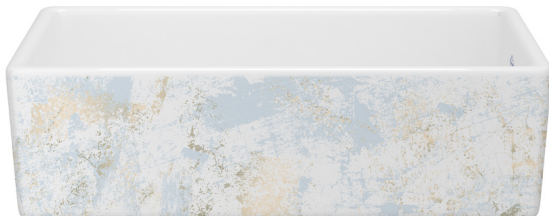

THE GALLERY BY SHAWS®

PATINA - BLUE GOLD

30"

MS3018WHPTBG

RC3018WHPTBG

33"

MS3318WHPTBG

RC3318WHPTBG

36"

MS3618WHPTBG

MS3618WHPTBG

8-10 week lead time