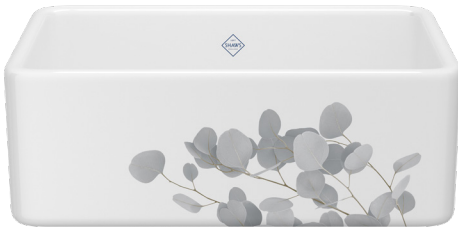

MS3018WHECGG