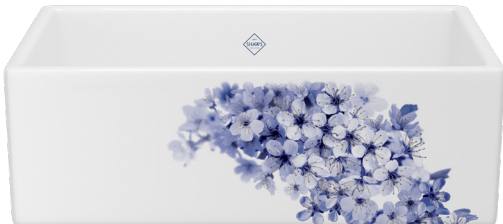

THE GALLERY BY SHAWS®

BLOSSOM - BLUE GOLD

The first sign of spring is a dense cloud of blackthorn blossoms, covering the English countryside with a flowering sea of ethereal petals. These blooms offer a home to nesting birds, and pollen to bees and butterflies. Come summer, the blossoms transform into dark blue berries. Here, their flowers are embellished on Shaws® kitchen sinks to make spring last year after year.

BLOSSOM - BLUE GOLD

SHAKER

LANCASTER

MS3018WHBSBG

30"

RC3018WHBSBG

MS3318WHBSBG

33"

RC3318WHBSBG

MS3618WHBSBG

36"

RC3618WHBSBG

8-10 week lead time

THE GALLERY BY SHAWS®

BLOSSOM - BLUE SILVER

The first sign of spring is a dense cloud of blackthorn blossoms, covering the English countryside with a flowering sea of ethereal petals. These blooms offer a home to nesting birds, and pollen to bees and butterflies. Come summer, the blossoms transform into dark blue berries. Here, their flowers are embellished on Shaws® kitchen sinks to make spring last year after year.

THE GALLERY BY SHAW'S®

BLOSSOM - BLUE SILVER

SHAKER

LANCASTER

MS3018WHBSBS

30"

RC3018WHBSBS

MS3318WHBSBS