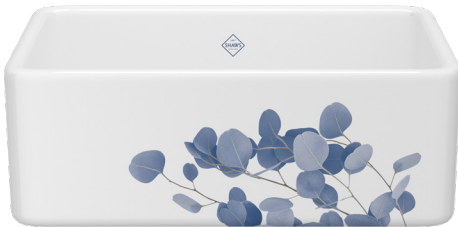

33"

MS3618WHECBG

RC3618WHECBG

36"

8-10 week lead time

THE GALLERY BY SHAWS®

EUCALYPTUS - BLUE SILVER

The eucalyptus is prized for its purifying and healing properties, and famous for its uplifting scent. Used as the central focus in floral design, the eucalyptus complements flower arrangements with its long stems, oval leaves, and blue, green, and silvery colors. Shaws® sinks capture the essence of the eucalyptus with soft shapes that evoke relaxation and renewal.

EUCALYPTUS - BLUE SILVER

SHAKER

LANCASTER

MS3018WHECBS

RC3018WHECBS

30"

MS3318WHECBS

RC3318WHECBS