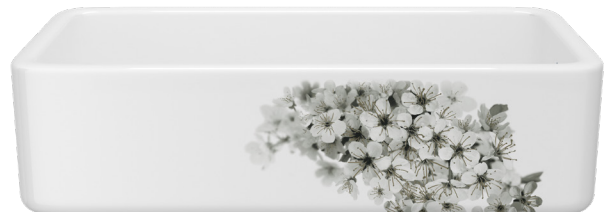

The first sign of spring is a dense cloud of blackthorn blossoms, covering the English countryside with a flowering sea of ethereal petals. These blooms offer a home to nesting birds, and pollen to bees and butterflies. Come summer, the blossoms transform into dark blue berries. Here, their flowers are embellished on Shaws® kitchen sinks to make spring last year after year.

BLOSSOM - GREY GOLD

SHAKER

LANCASTER

30"

MS3018WHBSGG

RC3018WHBSGG

33"

MS3318WHBSGG

RC3318WHBSGG

36"

MS3618WHBSGG

RC3618WHBSGG

8-10 week lead time

THE GALLERY BY SHAWS®

EUCALYPTUS - BLUE GOLD

The eucalyptus is prized for its purifying and healing properties, and famous for its uplifting scent. Used as the central focus in floral design, the eucalyptus complements flower arrangements with its long stems, oval leaves, and blue, green, and silvery colors. Shaws® sinks capture the essence of the eucalyptus with soft shapes that evoke relaxation and renewal.