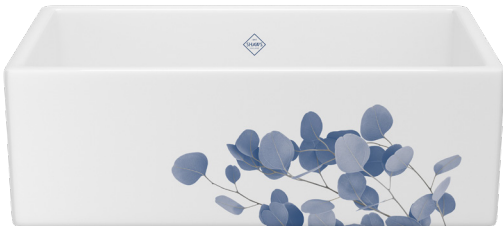

EUCALYPTUS - BLUE SILVER

SHAKER

LANCASTER

MS3018WHECBS

RC3018WHECBS

30"

MS3318WHECBS

RC3318WHECBS

33"

MS3618WHECBS

RC3618WHECBS

36"

8-10 week lead time

THE GALLERY BY SHAWS®

EUCALYPTUS - GREY GOLD

The eucalyptus is prized for its purifying and healing properties, and famous for its uplifting scent. Used as the central focus in floral design, the eucalyptus complements flower arrangements with its long stems, oval leaves, and blue, green, and silvery colors. Shaws® sinks capture the essence of the eucalyptus with soft shapes that evoke relaxation and renewal.