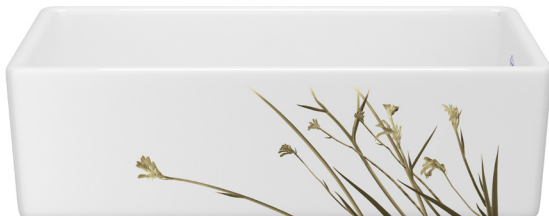

THE GALLERY BY SHAWS®

WILD GRASS - GOLD

30"

MS3018WHWGGO

RC3018WHWGGO

33"

MS3318WHWGGO

RC3318WHWGGO

36"

MS3618WHWGGO

RC3618WHWGGO

8-10 week lead time