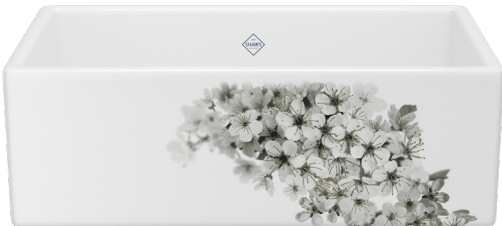

The first sign of spring is a dense cloud of blackthorn blossoms, covering the English countryside with a flowering sea of ethereal petals. These blooms offer a home to nesting birds, and pollen to bees and butterflies. Come summer, the blossoms transform into dark blue berries. Here, their flowers are embellished on Shaws® kitchen sinks to make spring last year after year.

BLOSSOM - GREY GOLD

SHAKER

LANCASTER

30"

MS3018WHBSGG

RC3018WHBSGG

33"

MS3318WHBSGG

RC3318WHBSGG

36"

MS3618WHBSGG

RC3618WHBSGG

8-10 week lead time

THE GALLERY BY SHAWS®

EUCALYPTUS - BLUE GOLD

The eucalyptus is prized for its purifying and healing properties, and famous for its uplifting scent. Used as the central focus in floral design, the eucalyptus complements flower arrangements with its long stems, oval leaves, and blue, green, and silvery colors. Shaws® sinks capture the essence of the eucalyptus with soft shapes that evoke relaxation and renewal.