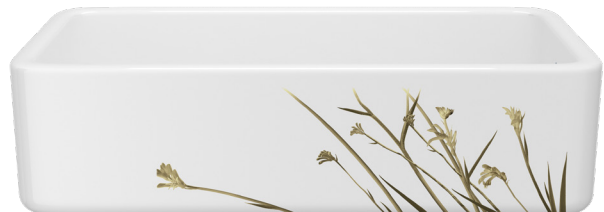

RC3318WHWGBL

MS3618WHWGBL

36"

RC3618WHWGBL

8-10 week lead time

THE GALLERY BY SHAWS®

WILD GRASS - GOLD

Delicate arching leaves and slender stems blow gracefully in the wind in this image of calm adorning a Shaws® sink. These wild blooms, known as Kangaroo Paws, are native to Southwestern Australia. The tender flowers are fired into each Shaws sink for an organic look that brings an element of nature into kitchens and complements many décor styles.

THE GALLERY BY SHAWS®

WILD GRASS - GOLD

SHAKER

LANCASTER

30"

MS3018WHWGGO

RC3018WHWGGO

33"

MS3318WHWGGO

RC3318WHWGGO

36"

MS3618WHWGGO

RC3618WHWGGO

8-10 week lead time

THE GALLERY BY SHAWS®

ELEMENTS - BLUE