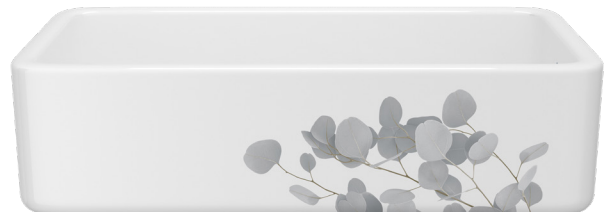

33"

MS3618WHECBS

RC3618WHECBS

36"

8-10 week lead time

THE GALLERY BY SHAWS®

EUCALYPTUS - GREY GOLD

The eucalyptus is prized for its purifying and healing properties, and famous for its uplifting scent. Used as the central focus in floral design, the eucalyptus complements flower arrangements with its long stems, oval leaves, and blue, green, and silvery colors. Shaws® sinks capture the essence of the eucalyptus with soft shapes that evoke relaxation and renewal.

EUCALYPTUS - GREY GOLD

SHAKER

LANCASTER

MS3018WHECGG

RC3018WHECGG

30"

MS3318WHECGG

RC3318WHECGG

33"

MS3618WHECGG

RC3618WHECGG

36"

8-10 week lead time

THE GALLERY BY SHAWS®

WILD GRASS - BLUE

Delicate arching leaves and slender stems blow gracefully in the wind in this image of calm adorning a Shaws® sink. These wild blooms, known as Kangaroo Paws, are native to Southwestern Australia. The tender flowers are fired into each Shaws sink for an organic look that brings an element of nature into kitchens and complements many décor styles.