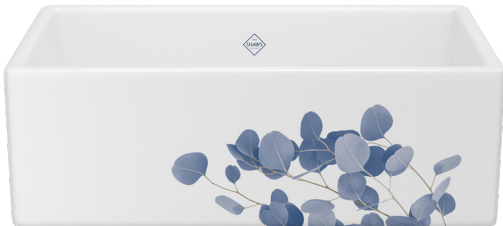

EUCALYPTUS - BLUE GOLD

SHAKER

LANCASTER

MS3018WHECBG

RC3018WHECBG

30"

MS3318WHECBG

RC3318WHECBG

33"

MS3618WHECBG

RC3618WHECBG

36"

8-10 week lead time

THE GALLERY BY SHAWS®

EUCALYPTUS - BLUE SILVER

The eucalyptus is prized for its purifying and healing properties, and famous for its uplifting scent. Used as the central focus in floral design, the eucalyptus complements flower arrangements with its long stems, oval leaves, and blue, green, and silvery colors. Shaws® sinks capture the essence of the eucalyptus with soft shapes that evoke relaxation and renewal.