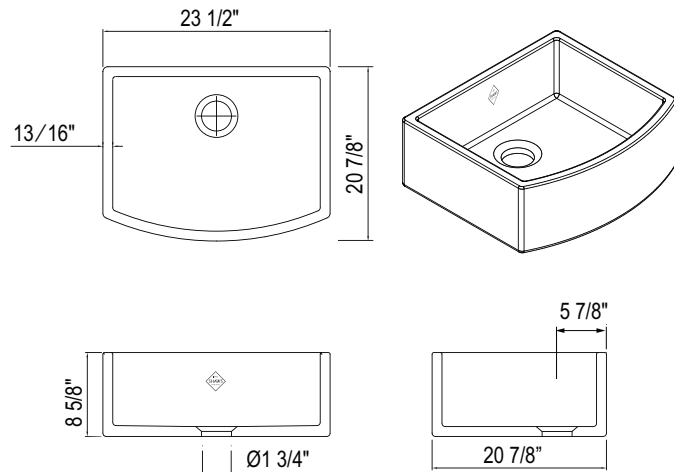

**WATERSIDE APRON FRONT LAVATORY FIRECLAY SINK**

**SB2321**

**FEATURES**

- Bow front apron sink brings a contemporary, farm-house look to the bathroom
- Authentic fireclay with glazing that exceeds industry standard
- Apron front installation
- 23 1/2" x 20 7/8" external dimensions
- 8 5/8" external depth
- Standard 1 3/4" diameter central drain
- No overflow –Use non-slotted drain options: CC2310FWO, 5445, 6442, 8446
- Due to dimensions being  $\pm 2\%$  no template is available; it is recommended that the cabinet maker wait until your sink is delivered to make the cabinet.