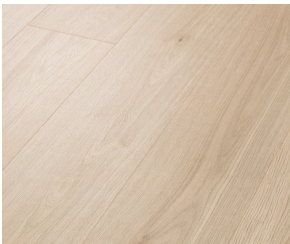

Stairnose

Oak Crest

LAMINATE

Colors

1050 Waterbury Cream

1051 Coconut Grove

2040 Woodmont Buff

2042 Sherwood Tan

5064 Northwood Gray

7744 Woodacres Brown

7746 Pittsfield Greige