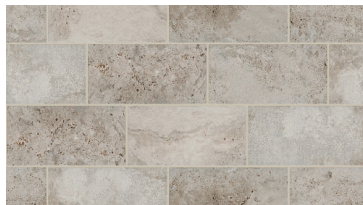

503TS

100 Ivory

500 Grey

600 Walnut

509TS

100 Ivory

500 Grey

600 Walnut

512TS

100 Ivory

500 Grey

600 Walnut

| Style Number | 514TS |
|----------------------|-------------------------------|
| Style Name | BASANITE LEGACY 8X8 |
| Construction | Porcelain |
| Tile Type | Floor Tile |
| Tile Size | 7.87" x 7.87" 20 cm x 20 cm |
| Edges | Pressed |
| Country Of Origin | Italy |
| Residential Warranty | 1 Year Limited |
| Installation Area | Exteriors, Floors, Walls |

BASANITE

TILE & STONE

514TS

100 Ivory

500 Grey

600 Walnut