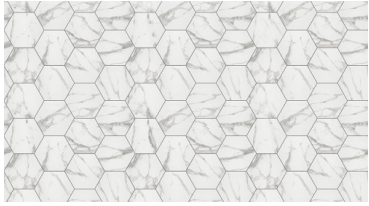

101 Statuary

Style Number	490TS
Style Name	POINT & VERGE
Construction	Ceramic
Tile Type	Floor Tile
Tile Size	7.87" x 9.06" 20 cm x 23 cm
Edges	Pressed
Country Of Origin	Brazil
Residential Warranty	1 Year Limited
Installation Area	Floors, Walls

490TS

101 Statuary

100 Solid White

500 Solid Grey

900 Solid Black