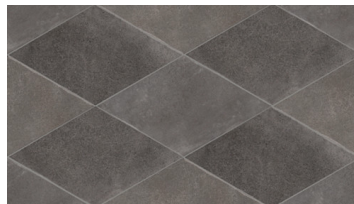

## 491TS

100 Cloud White

300 Soft Mint

400 Navy Sea

500 Grey Vetiver

800 Pink Velvet

801 Jewel

900 Black Storm

## 493TS

100 Cloud White

300 Soft Mint

400 Navy Sea

500 Grey Vetiver

<b>Style Number</b>	<b>494TS</b>
<b>Style Name</b>	HALFTONE ROMBO GLOSS
<b>Construction</b>	Porcelain
<b>Tile Type</b>	Floor Tile
<b>Tile Size</b>	5.39" x 9.45"   13.7 cm x 24 cm
<b>Edges</b>	Pressed
<b>Country Of Origin</b>	Italy
<b>Residential Warranty</b>	1 Year Limited
<b>Installation Area</b>	Exteriors, Floors, Walls

## 494TS

100 Cloud White

300 Soft Mint

400 Navy Sea

500 Grey Vetiver

800 Pink Velvet

801 Jewel

900 Black Storm