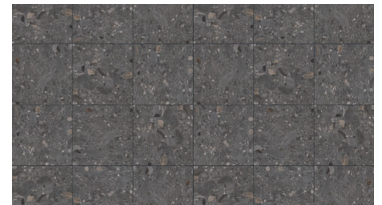

PREVIEW NOT

110 Sabbia

900 Nero

Style Number	495TS	496TS
Style Name	EXTERIOR NOTION 12X24	EXTERIOR NOTION 24X24
Construction	Porcelain	Porcelain
Tile Type	Floor Tile	Floor Tile
Tile Size	11.81" x 23.62" 30 cm x 60 cm	23.62" x 23.62" 60 cm x 60 cm
Edges	Rectified	Rectified
Country Of Origin	Italy	Italy
Residential Warranty	1 Year Limited	1 Year Limited
Installation Area	Exteriors, Floors, Walls	Exteriors, Floors, Walls

495TS

100 Avorio

110 Sabbia

500 Grigio

900 Nero

496TS

100 Avorio

110 Sabbia

500 Grigio

900 Nero