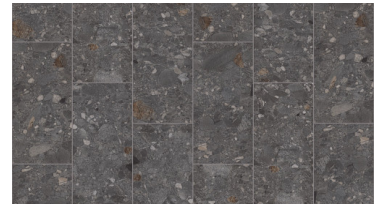

PREVIEW NOT

110 Sabbia

900 Nero

Style Number	495TS	496TS
Style Name	EXTERIOR NOTION 12X24	EXTERIOR NOTION 24X24
Construction	Porcelain	Porcelain
Tile Type	Floor Tile	Floor Tile
Tile Size	11.81" x 23.62" 30 cm x 60 cm	23.62" x 23.62" 60 cm x 60 cm
Edges	Rectified	Rectified
Country Of Origin	Italy	Italy
Residential Warranty	1 Year Limited	1 Year Limited
Installation Area	Exteriors, Floors, Walls	Exteriors, Floors, Walls

495TS

100 Avorio

110 Sabbia

500 Grigio

900 Nero

496TS

100 Avorio

110 Sabbia

500 Grigio

900 Nero