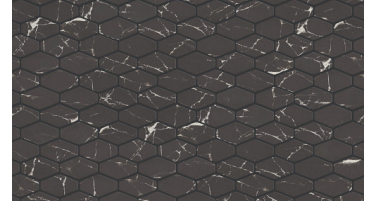

500 Grigio

900 Nero Marquina

485TS

150 Carrara

200 Natural

500 Grigio

900 Nero Marquina

Style Number	486TS	487TS
Style Name	DREAMSCAPE DART MOS	DREAMSCAPE ELONGATED HEX
Construction	Glass	Glass
Tile Type	Accent	Accent
Tile Size	13.5" x 10.38" 34.29 cm x 26.35 cm	11.63" x 10.25" 29.53 cm x 26.04 cm
Edges	Cut	Cut
Country Of Origin	China	China
Residential Warranty	1 Year Limited	1 Year Limited
Installation Area	Floors, Walls	Walls

486TS

150 Carrara

200 Natural

500 Grigio

900 Nero Marquina

487TS

150 Carrara

200 Natural

500 Grigio

900 Nero Marquina