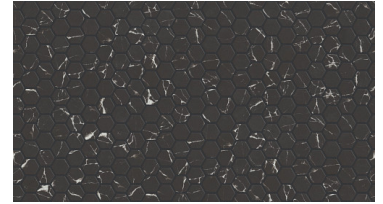

900 Nero Marquina

Style Number	483TS	484TS	485TS
Style Name	DREAMSCAPE 2" HEX	DREAMSCAPE 2X6	DREAMSCAPE ARABESQUE
Construction	Glass	Glass	Glass
Tile Type	Accent	Accent	Accent
Tile Size	10.88" x 12.63" 27.62 cm x 32.07 cm	11.5" x 11.75" 29.21 cm x 29.85 cm	11.63" x 11.63" 29.53 cm x 29.53 cm
Edges	Cut	Cut	Cut
Country Of Origin	China	China	China
Residential Warranty	1 Year Limited	1 Year Limited	1 Year Limited
Installation Area	Floors, Walls	Walls	Walls

483TS

150 Carrara

200 Natural

500 Grigio

900 Nero Marquina

484TS

150 Carrara

200 Natural

500 Grigio

900 Nero Marquina

485TS

150 Carrara

200 Natural

500 Grigio

900 Nero Marquina

Style Number	486TS	487TS
Style Name	DREAMSCAPE DART MOS	DREAMSCAPE ELONGATED HEX
Construction	Glass	Glass
Tile Type	Accent	Accent
Tile Size	13.5" x 10.38" 34.29 cm x 26.35 cm	11.63" x 10.25" 29.53 cm x 26.04 cm
Edges	Cut	Cut
Country Of Origin	China	China
Residential Warranty	1 Year Limited	1 Year Limited
Installation Area	Floors, Walls	Walls

486TS

150 Carrara

200 Natural

500 Grigio

900 Nero Marquina

487TS

150 Carrara

200 Natural