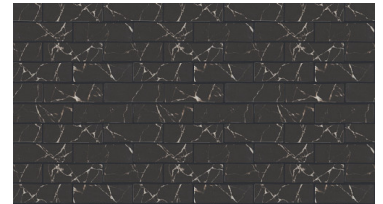

900 Nero Marquina

Style Number	483TS	484TS	485TS
Style Name	DREAMSCAPE 2" HEX	DREAMSCAPE 2X6	DREAMSCAPE ARABESQUE
Construction	Glass	Glass	Glass
Tile Type	Accent	Accent	Accent
Tile Size	10.88" x 12.63" 27.62 cm x 32.07 cm	11.5" x 11.75" 29.21 cm x 29.85 cm	11.63" x 11.63" 29.53 cm x 29.53 cm
Edges	Cut	Cut	Cut
Country Of Origin	China	China	China
Residential Warranty	1 Year Limited	1 Year Limited	1 Year Limited
Installation Area	Floors, Walls	Walls	Walls

483TS

150 Carrara

200 Natural

500 Grigio

900 Nero Marquina

484TS

150 Carrara

200 Natural

500 Grigio

900 Nero Marquina

485TS

150 Carrara

200 Natural

500 Grigio

900 Nero Marquina

Style Number	486TS	487TS
Style Name	DREAMSCAPE DART MOS	DREAMSCAPE ELONGATED HEX
Construction	Glass	Glass
Tile Type	Accent	Accent
Tile Size	13.5" x 10.38" 34.29 cm x 26.35 cm	11.63" x 10.25" 29.53 cm x 26.04 cm
Edges	Cut	Cut
Country Of Origin	China	China
Residential Warranty	1 Year Limited	1 Year Limited
Installation Area	Floors, Walls	Walls

486TS

150 Carrara

200 Natural

500 Grigio

900 Nero Marquina

487TS

150 Carrara

200 Natural