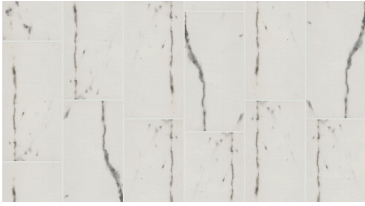

150 Carrara

Style Number	249TS	251TS	264TS
Style Name	UNIVERSE 13X13	UNIVERSE 12X24	UNIVERSE BN
Construction	Ceramic	Ceramic	Ceramic
Tile Type	Floor Tile	Floor Tile	Trim
Tile Size	13.07" x 13.11" 33.2 cm x 33.3 cm	11.8" x 23.62" 29.97 cm x 59.99 cm	2.75" x 13.07" 6.99 cm x 33.2 cm
Edges	Pressed	Pressed	Cut
Country Of Origin	Mexico	Mexico	Mexico
Residential Warranty	1 Year Limited	1 Year Limited	1 Year Limited
Installation Area	Floors, Walls	Floors, Walls	Floors, Walls

251TS

100 Haro

120 Calacatta

121 Marquant

150 Carrara

264TS

120 Calacatta

150 Carrara

Style Number	265TS	478TS
Style Name	UNIVERSE MOSAIC	UNIVERSE 22X22
Construction	Ceramic	Ceramic
Tile Type	Accent	Floor Tile
Tile Size	12.99" x 12.99" 33 cm x 33 cm	21.54" x 21.54" 54.7 cm x 54.7 cm
Edges	Cut	Pressed
Country Of Origin	Mexico	Mexico
Residential Warranty	1 Year Limited	1 Year Limited
Installation Area	Floors, Walls	Floors, Walls