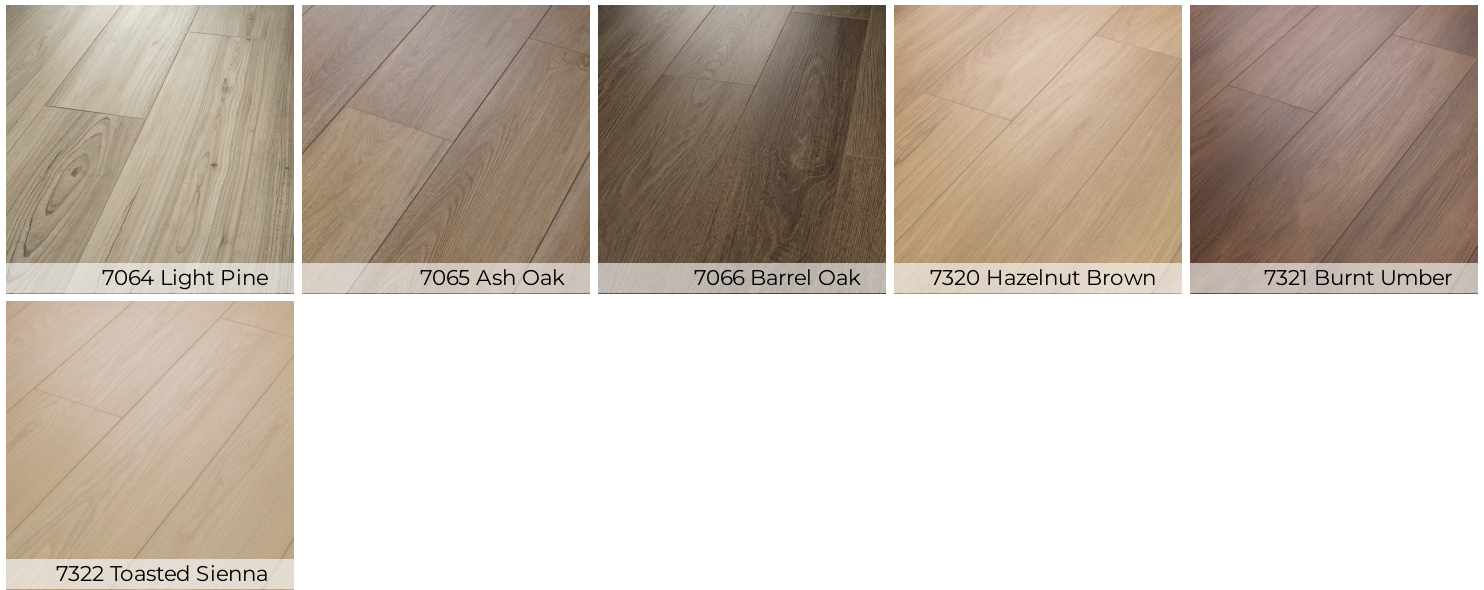

Coordinating Trim

BT7HS | 94"
VSBT1 | 94"

TM7HS | 94"
VSTM6 | 94"

RD7HS | 94"
VSMP6 | 94"

QTRHS | 94"
VSQT6 | 94"

FS6HS | 94"
VFSN3 | 94"

*Packaged with molding track

Coordinating Metal Trim

Finish

Satin Silver

Satin Nickel

134SA

135SA

137SA

138SA

131SA

132SA

Installation Range

Profile Size

Installation Range

3.5mm

1.5mm to 3.5mm heights

5.5mm

3.6mm to 5.5mm heights

8mm

6mm to 8mm heights