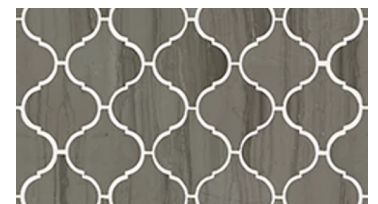

500 Rockwood

511 Bian/Carr/Blu Grigio

CS55P

150 Bianco Carrara

200 Crema Marfil

500 Rockwood

570 Urban Grey

CHATEAU

TILE & STONE

Style Number	CS56P	CS57P	CS58P
Style Name	CHATEAU HEXAGON MOSAIC	CHATEAU HERRINGBONE MOSAIC	CHATEAU 2X4 BEVELED EDGE MOSAIC
Construction	Stone	Stone	Stone
Tile Type	Accent	Accent	Accent
Tile Size	11.38" x 9.84" 28.9 cm x 25 cm	12.01" x 12.8" 30.5 cm x 32.5 cm	12.01" x 12.01" 30.5 cm x 30.5 cm
Country Of Origin	China	China	China
Residential Warranty	1 Year Limited	1 Year Limited	1 Year Limited
Installation Area	Exteriors, Floors, Walls	Exteriors, Floors, Walls	Exteriors, Walls