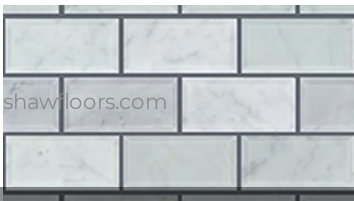

CS56P

125 Bianco C Rockw

511 Bianco C Blue G

100 Cashmere White

150 Bianco Carrara

200 Crema Marfil

400 Bardiglio Cloud

500 Rockwood

550 Blue Grigio

570 Urban Grey

CS57P

100 Cashmere White

150 Bianco Carrara

200 Crema Marfil

400 Bardiglio Cloud

500 Rockwood

550 Blue Grigio

570 Urban Grey

CS58P

shawfloors.com

Shaw
FLOORS

CS58P

570 Urban Grey

Style Number	CS59P
Style Name	CHATEAU MINI BRICK MOSAIC
Construction	Stone
Tile Type	Accent
Tile Size	12.01" x 12.01" 30.5 cm x 30.5 cm
Country Of Origin	China
Residential Warranty	1 Year Limited
Installation Area	Exteriors, Floors, Walls