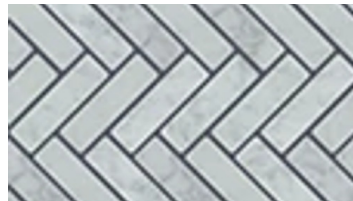

CS56P

125 Bianco C Rockw

511 Bianco C Blue G

100 Cashmere White

150 Bianco Carrara

200 Crema Marfil

400 Bardiglio Cloud

500 Rockwood

550 Blue Grigio

570 Urban Grey

CS57P

100 Cashmere White

150 Bianco Carrara

200 Crema Marfil

400 Bardiglio Cloud

500 Rockwood

550 Blue Grigio

570 Urban Grey

CS58P

shawfloors.com

Shaw
FLOORS

CS58P

570 Urban Grey

Style Number	CS59P
Style Name	CHATEAU MINI BRICK MOSAIC
Construction	Stone
Tile Type	Accent
Tile Size	12.01" x 12.01" 30.5 cm x 30.5 cm
Country Of Origin	China
Residential Warranty	1 Year Limited
Installation Area	Exteriors, Floors, Walls