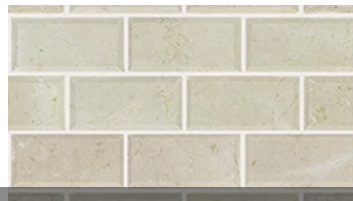

488TS

100 Cashmere White

150 Bianco Carrara

400 Bardiglio Cloud

500 Rockwood

CS19X

150 Bianco Carrara

900 Nero Marquina

CS56P

125 Bianco C Rockw

511 Bianco C Blue G

100 Cashmere White

150 Bianco Carrara

200 Crema Marfil

400 Bardiglio Cloud

500 Rockwood

550 Blue Grigio

570 Urban Grey

CS57P

100 Cashmere White

150 Bianco Carrara

200 Crema Marfil

400 Bardiglio Cloud

500 Rockwood

550 Blue Grigio

570 Urban Grey

CS58P

shawfloors.com

Shaw
FLOORS

CS58P

570 Urban Grey

Style Number	CS59P
Style Name	CHATEAU MINI BRICK MOSAIC
Construction	Stone
Tile Type	Accent
Tile Size	12.01" x 12.01" 30.5 cm x 30.5 cm
Country Of Origin	China
Residential Warranty	1 Year Limited
Installation Area	Exteriors, Floors, Walls