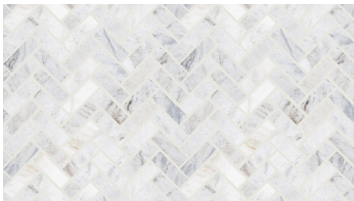

TILE & STONE

Style Number	CS56P	CS57P	CS58P
Style Name	CHATEAU HEXAGON MOSAIC	CHATEAU HERRINGBONE MOSAIC	CHATEAU 2X4 BEVELED EDGE MOSAIC
Construction	Stone	Stone	Stone
Tile Type	Accent	Accent	Accent
Tile Size	11.38" x 9.84" 28.9 cm x 25 cm	12.01" x 12.8" 30.5 cm x 32.5 cm	12.01" x 12.01" 30.5 cm x 30.5 cm
Country Of Origin	China	China	China
Residential Warranty	1 Year Limited	1 Year Limited	1 Year Limited
Installation Area	Exteriors, Floors, Walls	Exteriors, Floors, Walls	Exteriors, Walls

CS56P

125 Bianco C Rockw

511 Bianco C Blue G

100 Cashmere White

150 Bianco Carrara

200 Crema Marfil

400 Bardiglio Cloud

500 Rockwood

550 Blue Grigio

570 Urban Grey

CS57P

100 Cashmere White

150 Bianco Carrara

200 Crema Marfil

400 Bardiglio Cloud

500 Rockwood