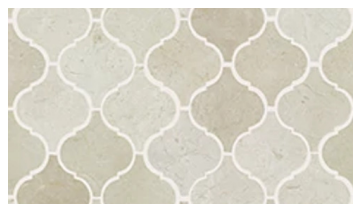

500 Rockwood

511 Bian/Carr/Blu Grigio

CS55P

150 Bianco Carrara

200 Crema Marfil

500 Rockwood

570 Urban Grey

CHATEAU

TILE & STONE

Style Number	CS56P	CS57P	CS58P
Style Name	CHATEAU HEXAGON MOSAIC	CHATEAU HERRINGBONE MOSAIC	CHATEAU 2X4 BEVELED EDGE MOSAIC
Construction	Stone	Stone	Stone
Tile Type	Accent	Accent	Accent
Tile Size	11.38" x 9.84" 28.9 cm x 25 cm	12.01" x 12.8" 30.5 cm x 32.5 cm	12.01" x 12.01" 30.5 cm x 30.5 cm
Country Of Origin	China	China	China
Residential Warranty	1 Year Limited	1 Year Limited	1 Year Limited
Installation Area	Exteriors, Floors, Walls	Exteriors, Floors, Walls	Exteriors, Walls