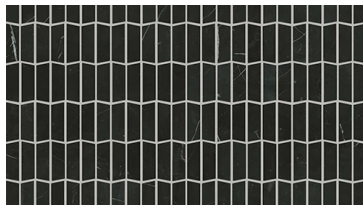

488TS

100 Cashmere White

150 Bianco Carrara

400 Bardiglio Cloud

500 Rockwood

CS19X

150 Bianco Carrara

900 Nero Marquina

200 Crema Marfil

500 Rockwood

CS20X

150 Bianco Carrara

900 Nero Marquina

200 Crema Marfil

Style Number	CS21X	CS21Z	CS22X
Style Name	CHATEAU TRIANGLE W/DOT	CHATEAU 4X16	CHATEAU FAN MO
Construction	Stone	Stone	Stone
Tile Type	Accent	Floor Tile	Accent
Tile Size	11.22" x 12.99" 28.5 cm x 33 cm	3.94" x 15.98" 10 cm x 40.6 cm	10.04" x 9.65" 25.5 cm x 24.5 cm
Edges		Rectified	
Country Of Origin	Spain, China, Italy	China	Italy, Greece
Residential Warranty	1 Year Limited	1 Year Limited	1 Year Limited
Installation Area	Exteriors, Floors, Walls	Exteriors, Floors, Walls	Exteriors, Floors, Walls

CS21X

290 Crema Marfil

590 Rockwood

159 Bianco Carrara

CS21Z

100 Cashmere White

150 Bianco Carrara

200 Crema Marfil