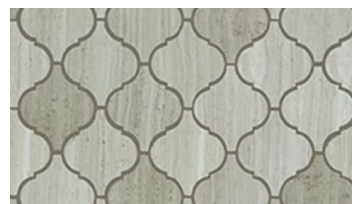

500 Rockwood

511 Bian/Carr/Blu Grigio

CS55P

150 Bianco Carrara

200 Crema Marfil

500 Rockwood

570 Urban Grey

CHATEAU

TILE & STONE

Style Number	CS56P	CS57P	CS58P
Style Name	CHATEAU HEXAGON MOSAIC	CHATEAU HERRINGBONE MOSAIC	CHATEAU 2X4 BEVELED EDGE MOSAIC
Construction	Stone	Stone	Stone
Tile Type	Accent	Accent	Accent
Tile Size	11.38" x 9.84" 28.9 cm x 25 cm	12.01" x 12.8" 30.5 cm x 32.5 cm	12.01" x 12.01" 30.5 cm x 30.5 cm
Country Of Origin	China	China	China
Residential Warranty	1 Year Limited	1 Year Limited	1 Year Limited
Installation Area	Exteriors, Floors, Walls	Exteriors, Floors, Walls	Exteriors, Walls