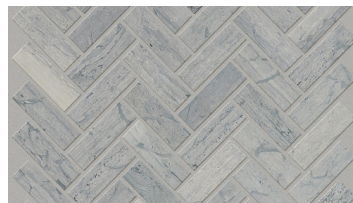

CS56P

125 Bianco C Rockw

511 Bianco C Blue G

100 Cashmere White

150 Bianco Carrara

200 Crema Marfil

400 Bardiglio Cloud

500 Rockwood

550 Blue Grigio

570 Urban Grey

CS57P

100 Cashmere White

150 Bianco Carrara

200 Crema Marfil

400 Bardiglio Cloud

500 Rockwood

550 Blue Grigio

570 Urban Grey

CS58P

shawfloors.com

Shaw
FLOORS

CS58P

570 Urban Grey

Style Number	CS59P
Style Name	CHATEAU MINI BRICK MOSAIC
Construction	Stone
Tile Type	Accent
Tile Size	12.01" x 12.01" 30.5 cm x 30.5 cm
Country Of Origin	China
Residential Warranty	1 Year Limited
Installation Area	Exteriors, Floors, Walls