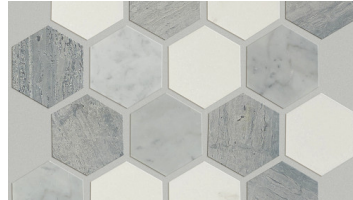

511 Bianco C Blue G