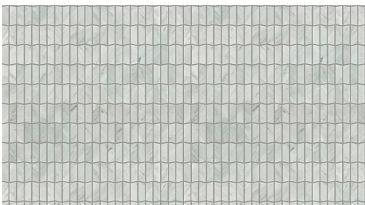

488TS

100 Cashmere White

150 Bianco Carrara

400 Bardiglio Cloud

500 Rockwood

CS19X

150 Bianco Carrara

900 Nero Marquina

200 Crema Marfil

500 Rockwood

CS20X

150 Bianco Carrara

900 Nero Marquina

200 Crema Marfil

Style Number	CS21X	CS21Z	CS22X
Style Name	CHATEAU TRIANGLE W/DOT	CHATEAU 4X16	CHATEAU FAN MO
Construction	Stone	Stone	Stone
Tile Type	Accent	Floor Tile	Accent
Tile Size	11.22" x 12.99" 28.5 cm x 33 cm	3.94" x 15.98" 10 cm x 40.6 cm	10.04" x 9.65" 25.5 cm x 24.5 cm
Edges		Rectified	
Country Of Origin	Spain, China, Italy	China	Italy, Greece
Residential Warranty	1 Year Limited	1 Year Limited	1 Year Limited
Installation Area	Exteriors, Floors, Walls	Exteriors, Floors, Walls	Exteriors, Floors, Walls