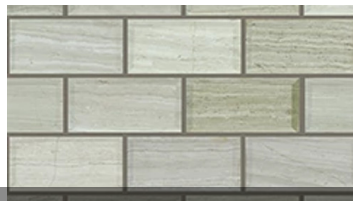

550 Blue Grigio

570 Urban Grey

CS57P

100 Cashmere White

150 Bianco Carrara

200 Crema Marfil

400 Bardiglio Cloud

500 Rockwood

550 Blue Grigio

570 Urban Grey

CS58P

shawfloors.com

CS58P

570 Urban Grey

Style Number	CS59P
Style Name	CHATEAU MINI BRICK MOSAIC
Construction	Stone
Tile Type	Accent
Tile Size	12.01" x 12.01" 30.5 cm x 30.5 cm
Country Of Origin	China
Residential Warranty	1 Year Limited
Installation Area	Exteriors, Floors, Walls