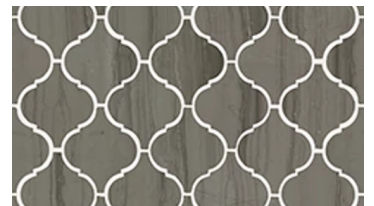

500 Rockwood

511 Bian/Carr/Blu Grigio

CS55P

150 Bianco Carrara

200 Crema Marfil

500 Rockwood

570 Urban Grey

CHATEAU

TILE & STONE

Style Number	CS56P	CS57P	CS58P
Style Name	CHATEAU HEXAGON MOSAIC	CHATEAU HERRINGBONE MOSAIC	CHATEAU 2X4 BEVELED EDGE MOSAIC
Construction	Stone	Stone	Stone
Tile Type	Accent	Accent	Accent
Tile Size	11.38" x 9.84" 28.9 cm x 25 cm	12.01" x 12.8" 30.5 cm x 32.5 cm	12.01" x 12.01" 30.5 cm x 30.5 cm
Country Of Origin	China	China	China
Residential Warranty	1 Year Limited	1 Year Limited	1 Year Limited
Installation Area	Exteriors, Floors, Walls	Exteriors, Floors, Walls	Exteriors, Walls