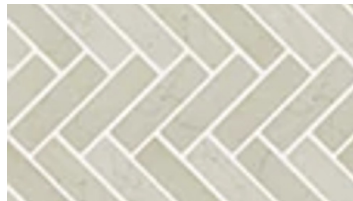

CS56P

125 Bianco C Rockw

511 Bianco C Blue G

100 Cashmere White

150 Bianco Carrara

200 Crema Marfil

400 Bardiglio Cloud

500 Rockwood

550 Blue Grigio

570 Urban Grey

CS57P

100 Cashmere White

150 Bianco Carrara

200 Crema Marfil

400 Bardiglio Cloud

500 Rockwood

550 Blue Grigio

570 Urban Grey

CS58P

shawfloors.com

CS58P

570 Urban Grey

Style Number	CS59P
Style Name	CHATEAU MINI BRICK MOSAIC
Construction	Stone
Tile Type	Accent
Tile Size	12.01" x 12.01" 30.5 cm x 30.5 cm
Country Of Origin	China
Residential Warranty	1 Year Limited
Installation Area	Exteriors, Floors, Walls