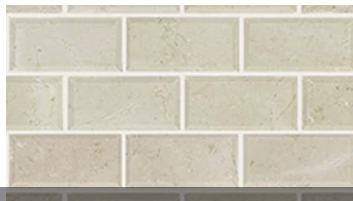

488TS

100 Cashmere White

150 Bianco Carrara

400 Bardiglio Cloud

500 Rockwood

CS19X

150 Bianco Carrara

900 Nero Marquina

CS56P

125 Bianco C Rockw

511 Bianco C Blue G

100 Cashmere White

150 Bianco Carrara

200 Crema Marfil

400 Bardiglio Cloud

500 Rockwood

550 Blue Grigio

570 Urban Grey

CS57P

100 Cashmere White

150 Bianco Carrara

200 Crema Marfil

400 Bardiglio Cloud

500 Rockwood

550 Blue Grigio

570 Urban Grey

CS58P

shawfloors.com

CS58P

570 Urban Grey

Style Number	CS59P
Style Name	CHATEAU MINI BRICK MOSAIC
Construction	Stone
Tile Type	Accent
Tile Size	12.01" x 12.01" 30.5 cm x 30.5 cm
Country Of Origin	China
Residential Warranty	1 Year Limited
Installation Area	Exteriors, Floors, Walls