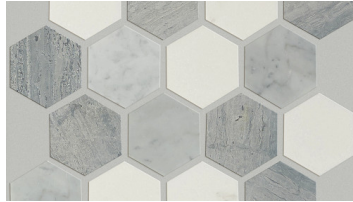

511 Bianco C Blue G