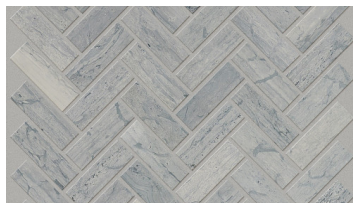

CS56P

125 Bianco C Rockw

511 Bianco C Blue G

100 Cashmere White

150 Bianco Carrara

200 Crema Marfil

400 Bardiglio Cloud

500 Rockwood

550 Blue Grigio

570 Urban Grey

CS57P

100 Cashmere White

150 Bianco Carrara

200 Crema Marfil

400 Bardiglio Cloud

500 Rockwood

550 Blue Grigio

570 Urban Grey

CS58P

shawfloors.com

CS58P

570 Urban Grey

Style Number	CS59P
Style Name	CHATEAU MINI BRICK MOSAIC
Construction	Stone
Tile Type	Accent
Tile Size	12.01" x 12.01" 30.5 cm x 30.5 cm
Country Of Origin	China
Residential Warranty	1 Year Limited
Installation Area	Exteriors, Floors, Walls