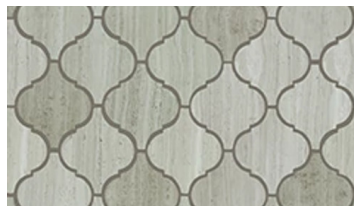

500 Rockwood

511 Bian/Carr/Blu Grigio

CS55P

150 Bianco Carrara

200 Crema Marfil

500 Rockwood

570 Urban Grey

CHATEAU

TILE & STONE

Style Number	CS56P	CS57P	CS58P
Style Name	CHATEAU HEXAGON MOSAIC	CHATEAU HERRINGBONE MOSAIC	CHATEAU 2X4 BEVELED EDGE MOSAIC
Construction	Stone	Stone	Stone
Tile Type	Accent	Accent	Accent
Tile Size	11.38" x 9.84" 28.9 cm x 25 cm	12.01" x 12.8" 30.5 cm x 32.5 cm	12.01" x 12.01" 30.5 cm x 30.5 cm
Country Of Origin	China	China	China
Residential Warranty	1 Year Limited	1 Year Limited	1 Year Limited
Installation Area	Exteriors, Floors, Walls	Exteriors, Floors, Walls	Exteriors, Walls