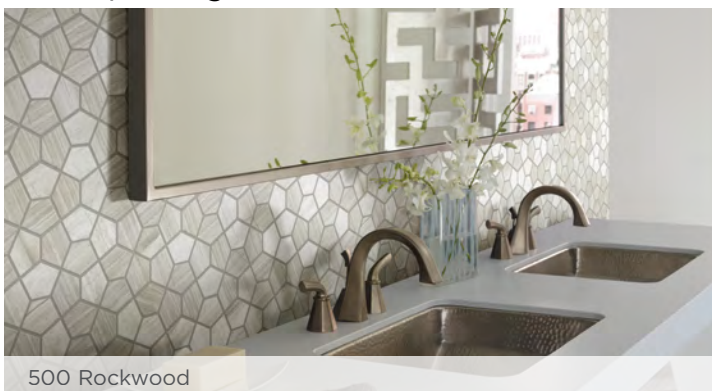

290 Crema Marfil

175 Calcatta Gold

150 Bianco Carrara

500 Rockwood