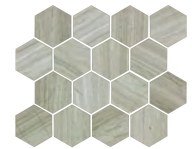

floors, walls, exteriors

150 Bianco Carrara

200 Crema Marfil

500 Rockwood

570 Urban Grey

CS57P

Herringbone

Honed

floors, walls, exteriors

150 Bianco Carrara

200 Crema Marfil

500 Rockwood

900 Nero Marquina

CS21X

Triangle Dot

Honed

CS27Z
Ornament Mosaic
Matte
12.4" × 12.4"
floors, walls, exteriors

125 Bianco Carrara/
Rockwood/
Urban Grey

511 Bianco Carrara/
Blue Grigio/
Thassos White

CS56P
Hexagon Mosaic
Honed
11.384" × 9.84"
floors, walls, exteriors

125 Bianco Carrara/
Rockwood/
Urban Grey

150 Bianco Carrara

200 Crema Marfil

500 Rockwood

511 Bianco Carrara/
Blue Grigio/
Thassos White

550 Blue Grigio

570 Urban Grey