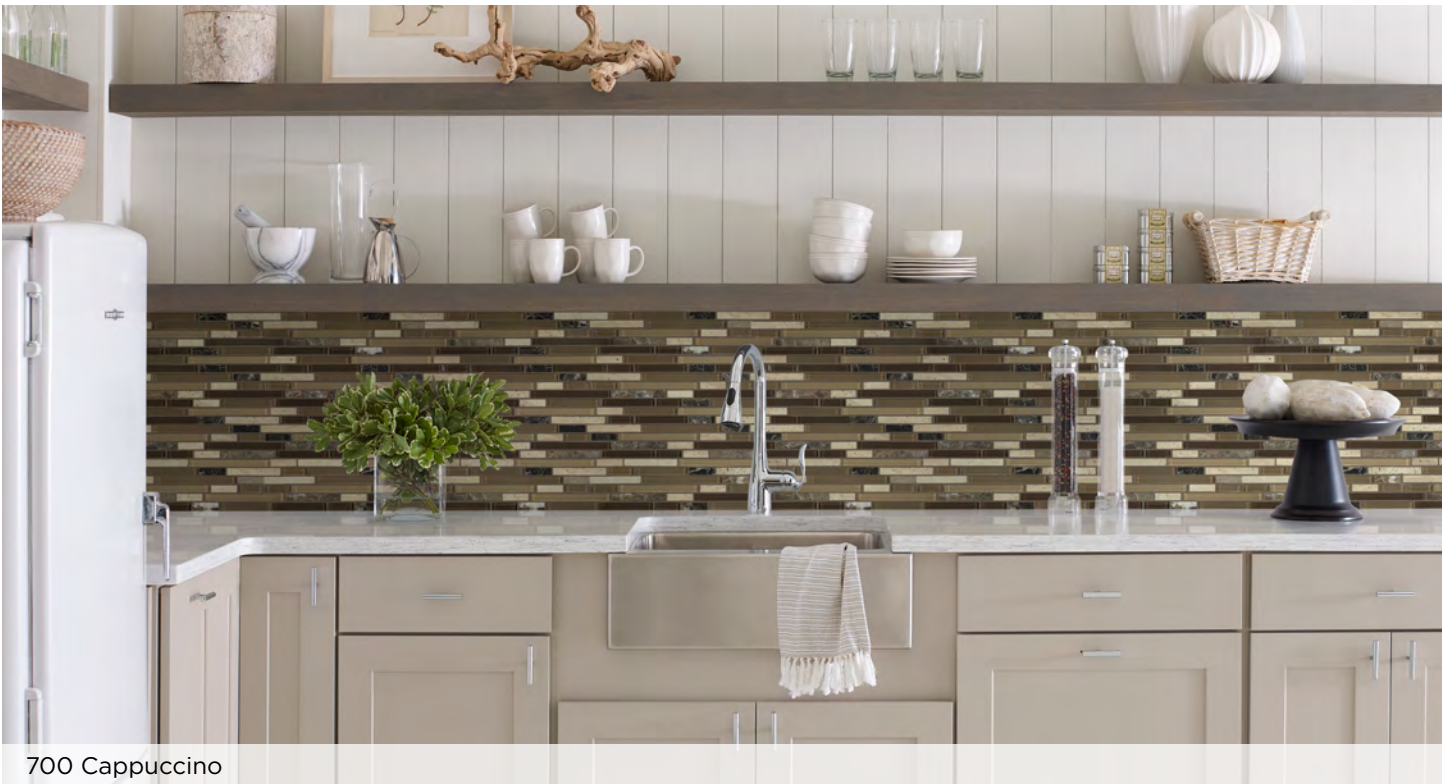

TILE & STONE

AWESOME MIX

mixed medium

CS35X | Random Linear Mosaic

700 Cappuccino

CS36X | 5/8 Mosaic

500 Iceland

AWESOME MIX