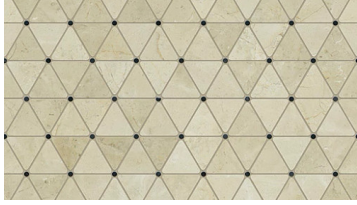

488TS

100 Cashmere White

150 Bianco Carrara

400 Bardiglio Cloud

500 Rockwood

CS19X

150 Bianco Carrara

900 Nero Marquina

200 Crema Marfil

500 Rockwood

CS20X

150 Bianco Carrara

900 Nero Marquina

200 Crema Marfil

Style Number	CS21X	CS21Z	CS22X
Style Name	CHATEAU TRIANGLE W/DOT	CHATEAU 4X16	CHATEAU FAN MO
Construction	Stone	Stone	Stone
Tile Type	Accent	Floor Tile	Accent
Tile Size	11.22" x 12.99" 28.5 cm x 33 cm	3.94" x 15.98" 10 cm x 40.6 cm	10.04" x 9.65" 25.5 cm x 24.5 cm
Edges		Rectified	
Country Of Origin	Spain, China, Italy	China	Italy, Greece
Residential Warranty	1 Year Limited	1 Year Limited	1 Year Limited
Installation Area	Exteriors, Floors, Walls	Exteriors, Floors, Walls	Exteriors, Floors, Walls

CS21X

290 Crema Marfil

590 Rockwood

159 Bianco Carrara

CS21Z

100 Cashmere White

150 Bianco Carrara

200 Crema Marfil