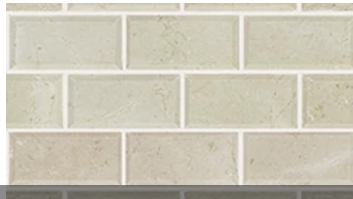

488TS

100 Cashmere White

150 Bianco Carrara

400 Bardiglio Cloud

500 Rockwood

CS19X

150 Bianco Carrara

900 Nero Marquina

CS56P

125 Bianco C Rockw

511 Bianco C Blue G

100 Cashmere White

150 Bianco Carrara

200 Crema Marfil

400 Bardiglio Cloud

500 Rockwood

550 Blue Grigio

570 Urban Grey

CS57P

100 Cashmere White

150 Bianco Carrara

200 Crema Marfil

400 Bardiglio Cloud

500 Rockwood

550 Blue Grigio

570 Urban Grey

CS58P

shawfloors.com

CS58P

570 Urban Grey

Style Number	CS59P
Style Name	CHATEAU MINI BRICK MOSAIC
Construction	Stone
Tile Type	Accent
Tile Size	12.01" x 12.01" 30.5 cm x 30.5 cm
Country Of Origin	China
Residential Warranty	1 Year Limited
Installation Area	Exteriors, Floors, Walls