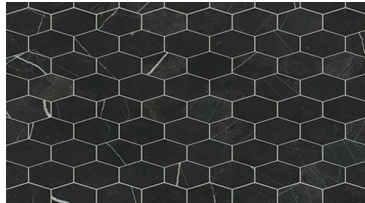

TILE & STONE

CHATEAU

500 Rockwood

900 Nero Marquina

290 Crema Marfil

175 Calcatta Gold

Style Number	488TS	CS19X	CS20X
Style Name	CHATEAU 2X8 BRICK	CHATEAU STRETCH	CHATEAU TRAPEZO
Construction	Stone	Stone	Stone
Tile Type	Floor Tile	Accent	Accent
Tile Size	1.97" x 7.87" 5 cm x 20 cm	12.2" x 11.81" 31 cm x 30 cm	12.4" x 10.83" 31.5 cm x 27.5 cm
Edges	Cut		
Country Of Origin	China	Italy, Spain, China	Italy, Spain
Residential Warranty	1 Year Limited	1 Year Limited	
Installation Area		Exteriors, Floors, Walls	Exteriors, Floors, Walls

488TS

100 Cashmere White

150 Bianco Carrara

400 Bardiglio Cloud

500 Rockwood

CS19X

150 Bianco Carrara

900 Nero Marquina

200 Crema Marfil

500 Rockwood

CS20X

150 Bianco Carrara

900 Nero Marquina

200 Crema Marfil

Style Number	CS21X	CS21Z	CS22X
Style Name	CHATEAU TRIANGLE W/DOT	CHATEAU 4X16	CHATEAU FAN MO
Construction	Stone	Stone	Stone
Tile Type	Accent	Floor Tile	Accent
Tile Size	11.22" x 12.99" 28.5 cm x 33 cm	3.94" x 15.98" 10 cm x 40.6 cm	10.04" x 9.65" 25.5 cm x 24.5 cm
Edges		Rectified	
Country Of Origin	Spain, China, Italy	China	Italy, Greece
Residential Warranty	1 Year Limited	1 Year Limited	1 Year Limited
Installation Area	Exteriors, Floors, Walls	Exteriors, Floors, Walls	Exteriors, Floors, Walls

CS21X

290 Crema Marfil

590 Rockwood

159 Bianco Carrara

CS21Z

100 Cashmere White

150 Bianco Carrara

200 Crema Marfil