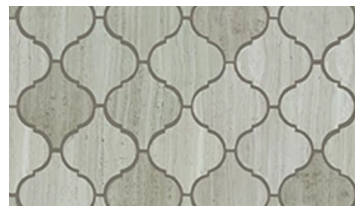

500 Rockwood

511 Bian/Carr/Blu Grigio

CS55P

150 Bianco Carrara

200 Crema Marfil

500 Rockwood

570 Urban Grey

CHATEAU

TILE & STONE

Style Number	CS56P	CS57P	CS58P
Style Name	CHATEAU HEXAGON MOSAIC	CHATEAU HERRINGBONE MOSAIC	CHATEAU 2X4 BEVELED EDGE MOSAIC
Construction	Stone	Stone	Stone
Tile Type	Accent	Accent	Accent
Tile Size	11.38" x 9.84" 28.9 cm x 25 cm	12.01" x 12.8" 30.5 cm x 32.5 cm	12.01" x 12.01" 30.5 cm x 30.5 cm
Country Of Origin	China	China	China
Residential Warranty	1 Year Limited	1 Year Limited	1 Year Limited
Installation Area	Exteriors, Floors, Walls	Exteriors, Floors, Walls	Exteriors, Walls