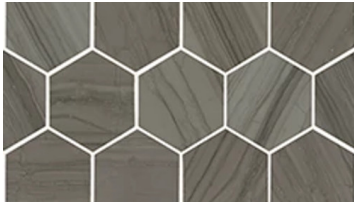

TILE & STONE

Style Number	CS56P	CS57P	CS58P
Style Name	CHATEAU HEXAGON MOSAIC	CHATEAU HERRINGBONE MOSAIC	CHATEAU 2X4 BEVELED EDGE MOSAIC
Construction	Stone	Stone	Stone
Tile Type	Accent	Accent	Accent
Tile Size	11.38" x 9.84" 28.9 cm x 25 cm	12.01" x 12.8" 30.5 cm x 32.5 cm	12.01" x 12.01" 30.5 cm x 30.5 cm
Country Of Origin	China	China	China
Residential Warranty	1 Year Limited	1 Year Limited	1 Year Limited
Installation Area	Exteriors, Floors, Walls	Exteriors, Floors, Walls	Exteriors, Walls

CS56P

125 Bianco C Rockw

511 Bianco C Blue G

100 Cashmere White

150 Bianco Carrara

200 Crema Marfil

400 Bardiglio Cloud

500 Rockwood

550 Blue Grigio

570 Urban Grey

CS57P

100 Cashmere White

150 Bianco Carrara

200 Crema Marfil

400 Bardiglio Cloud

500 Rockwood