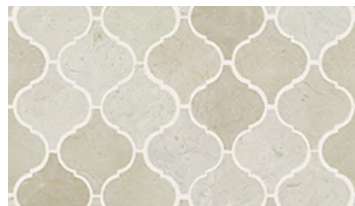

500 Rockwood

511 Bian/Carr/Blu Grigio

CS55P

150 Bianco Carrara

200 Crema Marfil

500 Rockwood

570 Urban Grey

CHATEAU

TILE & STONE

Style Number	CS56P	CS57P	CS58P
Style Name	CHATEAU HEXAGON MOSAIC	CHATEAU HERRINGBONE MOSAIC	CHATEAU 2X4 BEVELED EDGE MOSAIC
Construction	Stone	Stone	Stone
Tile Type	Accent	Accent	Accent
Tile Size	11.38" x 9.84" 28.9 cm x 25 cm	12.01" x 12.8" 30.5 cm x 32.5 cm	12.01" x 12.01" 30.5 cm x 30.5 cm
Country Of Origin	China	China	China
Residential Warranty	1 Year Limited	1 Year Limited	1 Year Limited
Installation Area	Exteriors, Floors, Walls	Exteriors, Floors, Walls	Exteriors, Walls