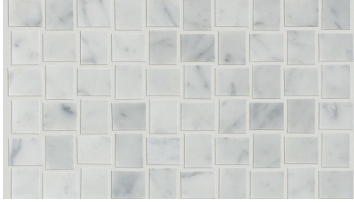

488TS

100 Cashmere White

150 Bianco Carrara

400 Bardiglio Cloud

500 Rockwood

CS19X

150 Bianco Carrara

900 Nero Marquina

CS21X

290 Crema Marfil

590 Rockwood

159 Bianco Carrara

CS21Z

100 Cashmere White

150 Bianco Carrara

200 Crema Marfil

400 Bardiglio Cloud

500 Rockwood

CS22X

150 Bianco Carrara

175 Calcatta Gold

100 Thassos

Style Number	CS22Z	CS23X	CS23Z
Style Name	CHATEAU BASKETWEAVE MOSAIC	CHATEAU TRI MIX	CHATEAU CHEVRON MOSAIC
Construction	Stone	Stone	Stone
Tile Type	Accent	Accent	Accent
Tile Size	12.2" x 12.2" 31 cm x 31 cm	9.92" x 11.61" 25.2 cm x 29.5 cm	11.26" x 11.73" 28.6 cm x 29.8 cm
Country Of Origin	China	Italy	China
Residential Warranty	1 Year Limited	1 Year Limited	1 Year Limited
Installation Area	Exteriors, Floors, Walls	Exteriors, Floors, Walls	Exteriors, Floors, Walls

CHATEAU

TILE & STONE

CS22Z

150 Bianco Carrara

200 Crema Marfil

500 Rockwood

550 Blue Grigio

CS23X