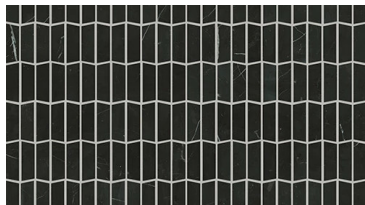

488TS

100 Cashmere White

150 Bianco Carrara

400 Bardiglio Cloud

500 Rockwood

CS19X

150 Bianco Carrara

900 Nero Marquina

200 Crema Marfil

500 Rockwood

CS20X

150 Bianco Carrara

900 Nero Marquina

200 Crema Marfil

Style Number	CS21X	CS21Z	CS22X
Style Name	CHATEAU TRIANGLE W/DOT	CHATEAU 4X16	CHATEAU FAN MO
Construction	Stone	Stone	Stone
Tile Type	Accent	Floor Tile	Accent
Tile Size	11.22" x 12.99" 28.5 cm x 33 cm	3.94" x 15.98" 10 cm x 40.6 cm	10.04" x 9.65" 25.5 cm x 24.5 cm
Edges		Rectified	
Country Of Origin	Spain, China, Italy	China	Italy, Greece
Residential Warranty	1 Year Limited	1 Year Limited	1 Year Limited
Installation Area	Exteriors, Floors, Walls	Exteriors, Floors, Walls	Exteriors, Floors, Walls

CS21X

290 Crema Marfil

590 Rockwood

159 Bianco Carrara

CS21Z

100 Cashmere White

150 Bianco Carrara

200 Crema Marfil