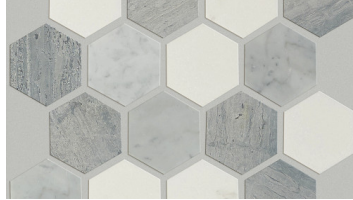

511 Bianco C Blue G