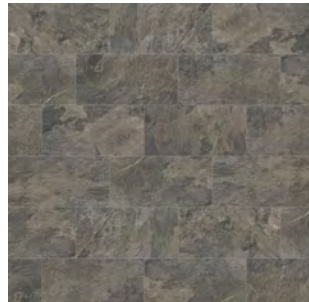

Colors

150 Taupe

550 Ash

570 Warm Grey

700 Clay

CS12V mosaic

550 Ash

570 Warm Grey