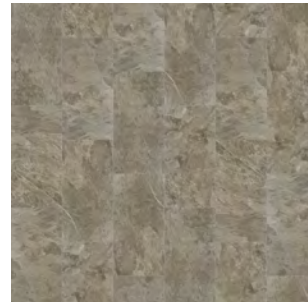

Colors

150 Taupe

550 Ash

570 Warm Grey

700 Clay

CS12V mosaic

550 Ash

570 Warm Grey