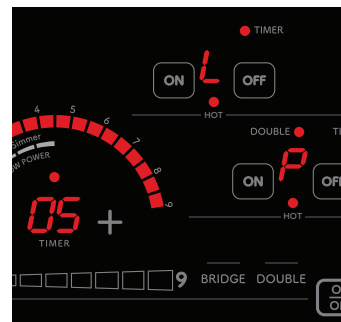

4 Individual Cooking Zone Timers, Plus an Additional Independent Timer

DESIGNED FOR YOUR DREAM KITCHEN

The Sharp® 30-inch SCR3042FB Electric Cooktop is a powerful, beautiful addition to your dream kitchen. The black mirror finish of the glass surface is a perfect match for modern appliances while precise temperature control with touch-glass controls for each of the four cooking zones provide convenience you can count on. The included magnetic stainless steel side accessories are dishwasher safe and a convenient place to rest spoons, ladles, and spatulas as well as pots and pans.

The SCR3042FB features a variable-sized zone with Double Heater capability to handle larger size pots and pans efficiently. Dual elements allow you to use multiple pan sizes, while the Bridge Heater synchronizes the two left cooking zones to accommodate larger cookware, such as griddles, grill pans, and custom cookware for your most elaborate entertaining. There's even a kitchen timer for each cooking zone. And without an open flame or radiant coil, spills and splatters are less likely to burn and a breeze to clean up. The Speed Boil function of the SCR3042FB is perfect for those times when you just need that pasta water to boil.

The Sharp 30-inch SCR3042FB Electric Cooktop includes practical safety features, including the control lock to prevent unwanted, or accidental use. The Hot Surface Light indicator lets you know at a glance if each of the cooking surfaces is on or still hot with residual heat. Powerful and efficient, fast and flexible, the beautiful Sharp SCR3042FB Electric Cooktop with Black Mirror Finish is certainly Simply Better Living.

Offers a bridge element for oblong pans and longer cookware.

Convenient double heater capability to handle larger size pots and pans.

Precise Low Power holds the temperature for extraordinarily consistent simmering.