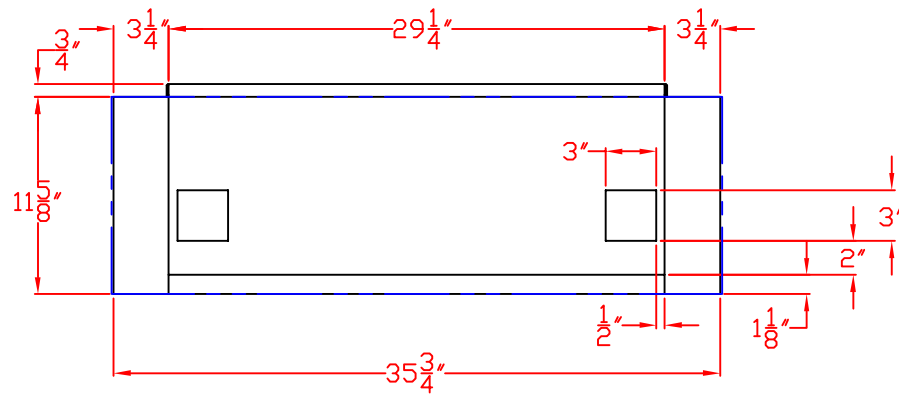

1/29/13

SEDONA BY LYNX LIJ500
INSULATED JACKET FOR L500
W/ DIMENSIONS

ISLAND CUTOUT
IN BLUE

TOP VIEW

FRONT VIEW

RIGHT SIDE VIEW

1/29/13

SEDONA BY LYNX LIJ500
INSULATED JACKET FOR L500
ISLAND CUTOUT

TOP VIEW

FRONT VIEW

SIDE VIEW

1/29/13

SEDONA BY LYNX LIJ500
INSULATED JACKET IN PLACE
LIJ IN GREEN
ISLAND CUTOUT IN BLUE

FRONT VIEW

TOP VIEW

RIGHT SIDE VIEW