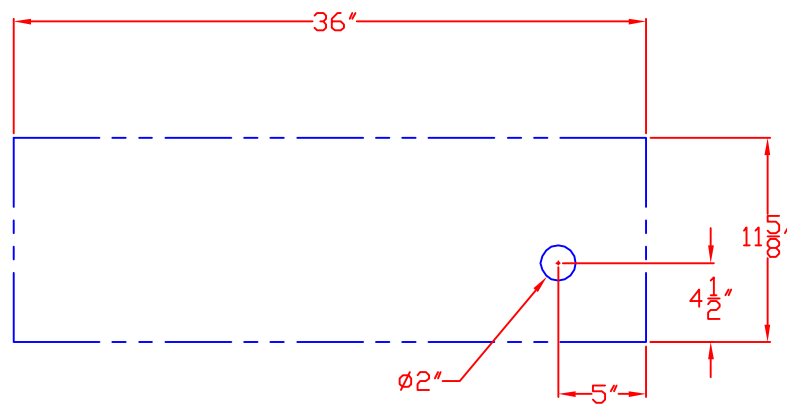

1/29/13

SEDONA BY LYNX LIJ500
INSULATED JACKET FOR L500
W/ DIMENSIONS

ISLAND CUTOUT
IN BLUE

TOP VIEW

FRONT VIEW

RIGHT SIDE VIEW

1/29/13

SEDONA BY LYNX LIJ500
INSULATED JACKET FOR L500
ISLAND CUTOUT

TOP VIEW

FRONT VIEW

SIDE VIEW

1/29/13

SEDONA BY LYNX LIJ500
INSULATED JACKET IN PLACE
LIJ IN GREEN
ISLAND CUTOUT IN BLUE

FRONT VIEW

TOP VIEW

RIGHT SIDE VIEW