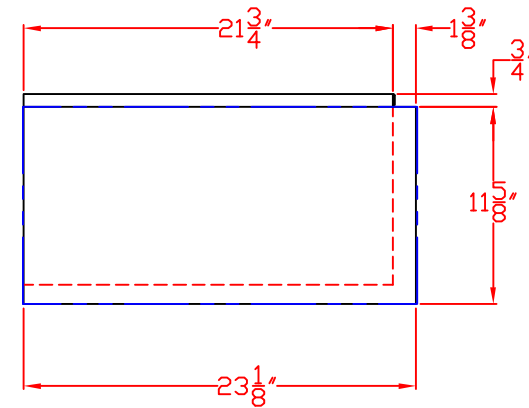

1/29/13

SEDONA BY LYNX LIJ500
INSULATED JACKET FOR L500
W/ DIMENSIONS

ISLAND CUTOUT
IN BLUE

TOP VIEW

FRONT VIEW

RIGHT SIDE VIEW

1/29/13

SEDONA BY LYNX LIJ500
INSULATED JACKET FOR L500
ISLAND CUTOUT

TOP VIEW

FRONT VIEW

SIDE VIEW

1/29/13

SEDONA BY LYNX LIJ500
INSULATED JACKET IN PLACE
LIJ IN GREEN
ISLAND CUTOUT IN BLUE

FRONT VIEW

TOP VIEW

RIGHT SIDE VIEW