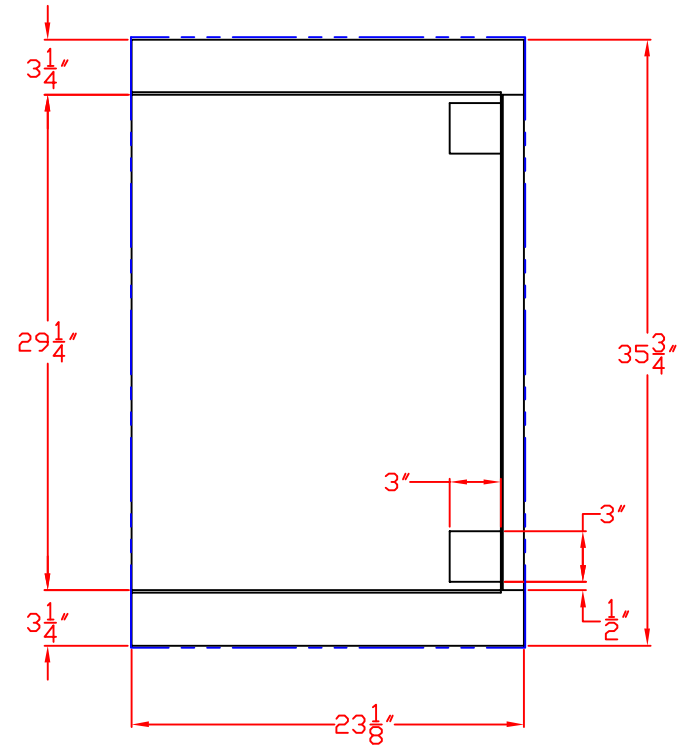

1/29/13

SEDONA BY LYNX LIJ500
INSULATED JACKET FOR L500
W/ DIMENSIONS

ISLAND CUTOUT
IN BLUE

TOP VIEW

FRONT VIEW

RIGHT SIDE VIEW

1/29/13

SEDONA BY LYNX LIJ500
INSULATED JACKET FOR L500
ISLAND CUTOUT

TOP VIEW

FRONT VIEW

SIDE VIEW

1/29/13

SEDONA BY LYNX LIJ500
INSULATED JACKET IN PLACE
LIJ IN GREEN
ISLAND CUTOUT IN BLUE

FRONT VIEW

TOP VIEW

RIGHT SIDE VIEW