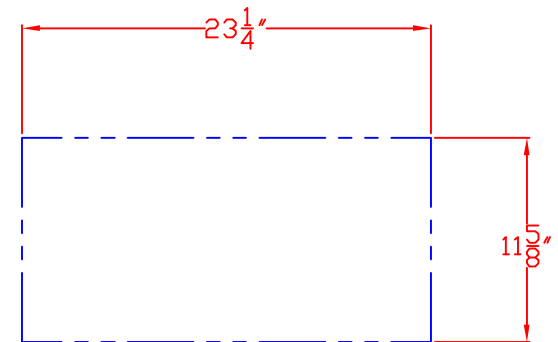

1/29/13

SEDONA BY LYNX LIJ500
INSULATED JACKET FOR L500
W/ DIMENSIONS

ISLAND CUTOUT
IN BLUE

TOP VIEW

FRONT VIEW

RIGHT SIDE VIEW

1/29/13

SEDONA BY LYNX LIJ500
INSULATED JACKET FOR L500
ISLAND CUTOUT

TOP VIEW

FRONT VIEW

SIDE VIEW

1/29/13

SEDONA BY LYNX LIJ500
INSULATED JACKET IN PLACE
LIJ IN GREEN
ISLAND CUTOUT IN BLUE

FRONT VIEW

TOP VIEW

RIGHT SIDE VIEW