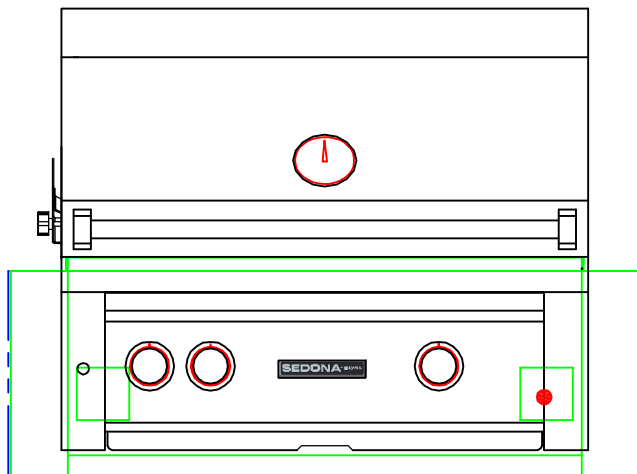

1/29/13

SEDONA BY LYNX LIJ500
INSULATED JACKET FOR L500
W/ DIMENSIONS

ISLAND CUTOUT
IN BLUE

TOP VIEW

FRONT VIEW

RIGHT SIDE VIEW

1/29/13

SEDONA BY LYNX LIJ500
INSULATED JACKET FOR L500
ISLAND CUTOUT

TOP VIEW

FRONT VIEW

SIDE VIEW

1/29/13

SEDONA BY LYNX LIJ500
INSULATED JACKET IN PLACE
LIJ IN GREEN
ISLAND CUTOUT IN BLUE

FRONT VIEW

TOP VIEW

RIGHT SIDE VIEW