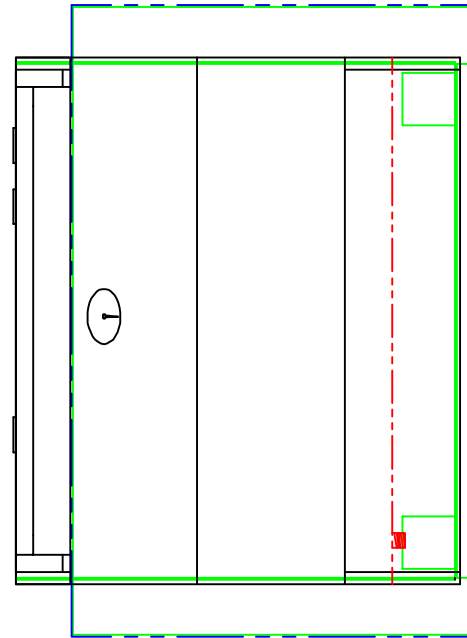

1/29/13

SEDONA BY LYNX LIJ500
INSULATED JACKET FOR L500
W/ DIMENSIONS

ISLAND CUTOUT
IN BLUE

TOP VIEW

FRONT VIEW

RIGHT SIDE VIEW

1/29/13

SEDONA BY LYNX LIJ500
INSULATED JACKET FOR L500
ISLAND CUTOUT

TOP VIEW

FRONT VIEW

SIDE VIEW

1/29/13

SEDONA BY LYNX LIJ500
INSULATED JACKET IN PLACE
LIJ IN GREEN
ISLAND CUTOUT IN BLUE

FRONT VIEW

TOP VIEW

RIGHT SIDE VIEW