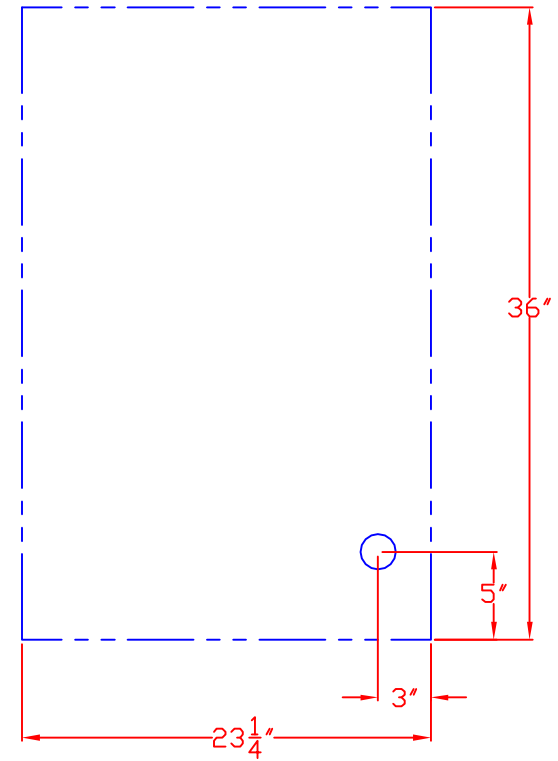

1/29/13

SEDONA BY LYNX LIJ500
INSULATED JACKET FOR L500
W/ DIMENSIONS

ISLAND CUTOUT
IN BLUE

TOP VIEW

FRONT VIEW

RIGHT SIDE VIEW

1/29/13

SEDONA BY LYNX LIJ500
INSULATED JACKET FOR L500
ISLAND CUTOUT

TOP VIEW

FRONT VIEW

SIDE VIEW

1/29/13

SEDONA BY LYNX LIJ500
INSULATED JACKET IN PLACE
LIJ IN GREEN
ISLAND CUTOUT IN BLUE

FRONT VIEW

TOP VIEW

RIGHT SIDE VIEW